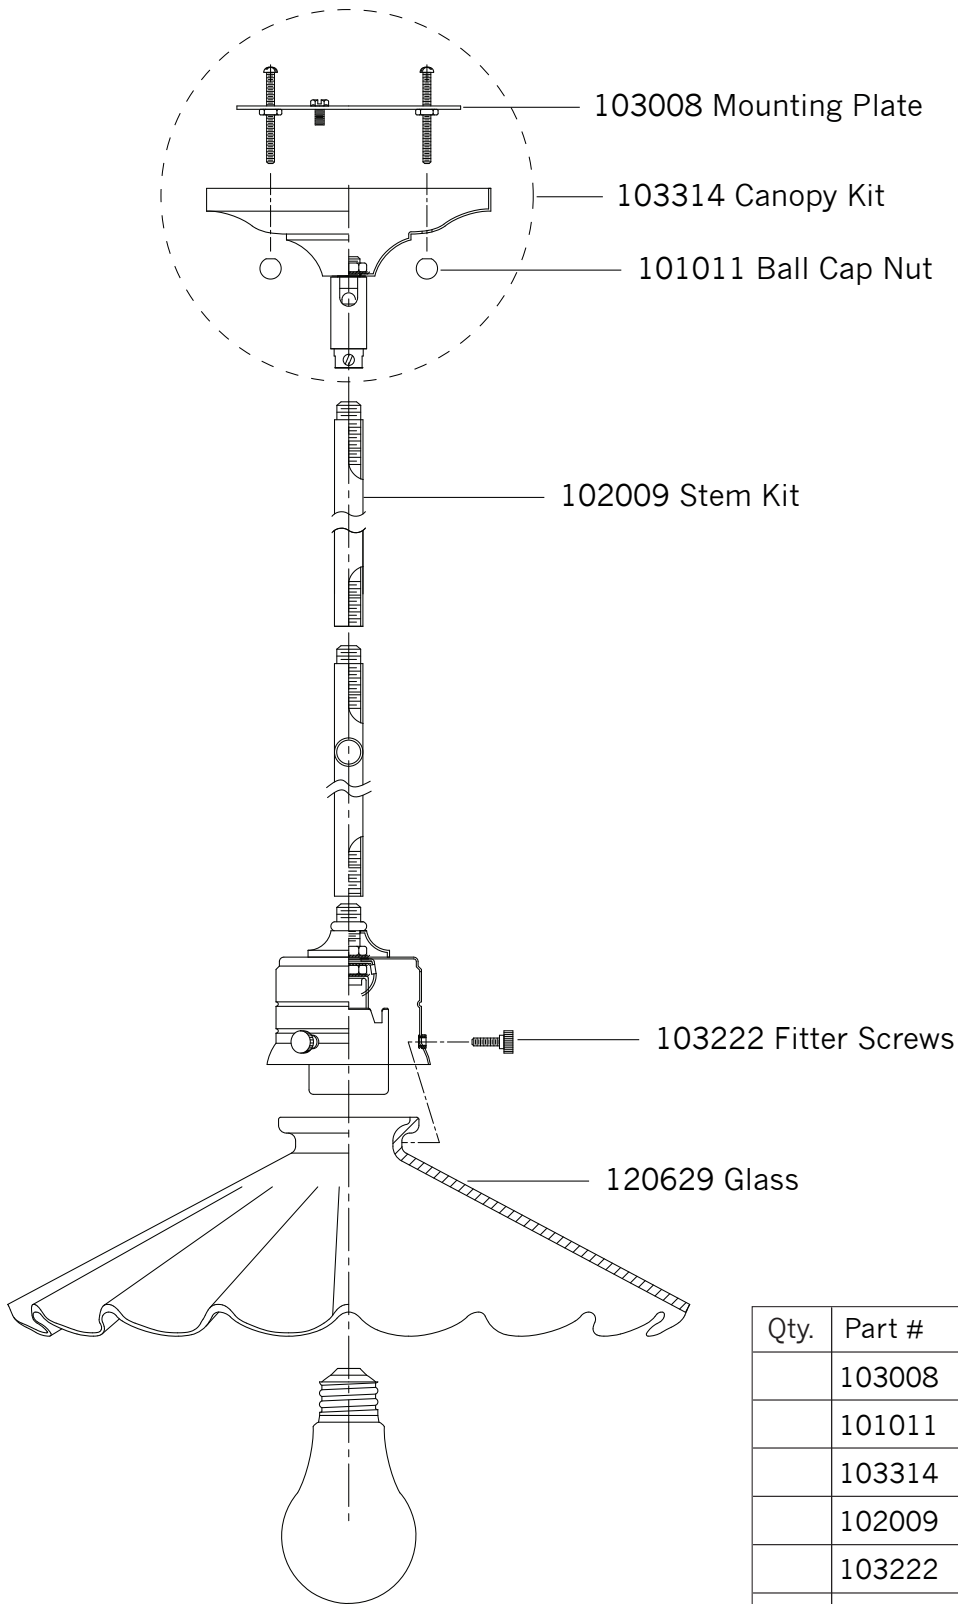

Replacement Parts For

P1244

12/2011

Qty.	Part #	Description
	103008	Mounting Plate
	101011	Ball Cap Nut
	103314	Canopy Kit
	102009	Stem Kit
	103222	Fitter Screws
	120629	Glass