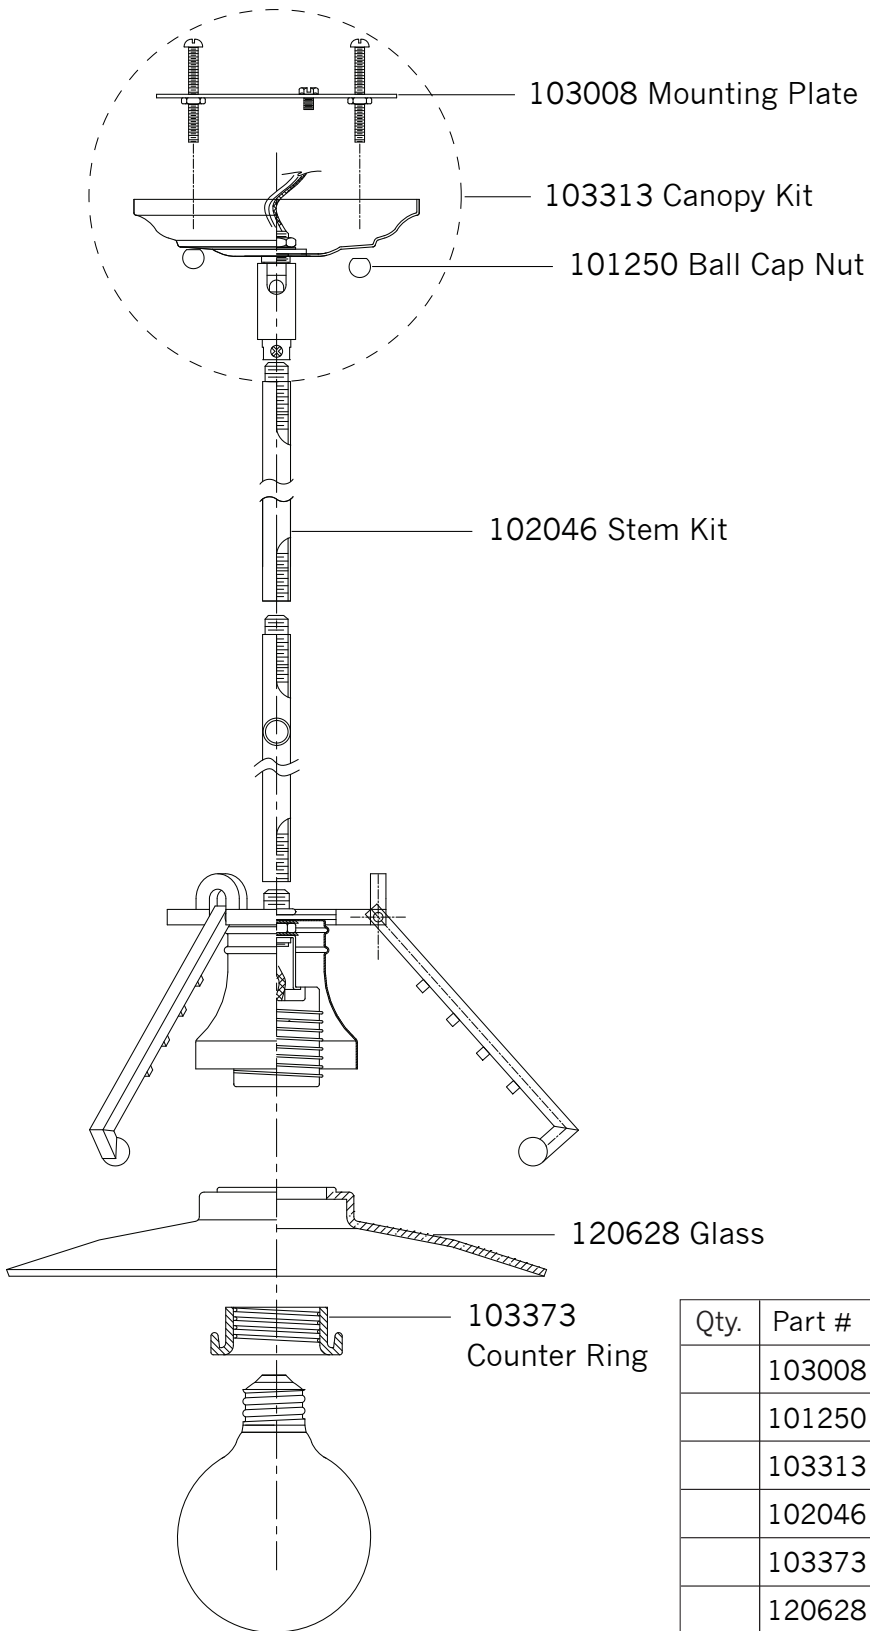

# Replacement Parts For

# P1243

1/2012

Qty.	Part #	Description
	103008	Mounting Plate
	101250	Ball Cap Nut
	103313	Canopy Kit
	102046	Stem Kit
	103373	Counter Ring
	120628	Glass