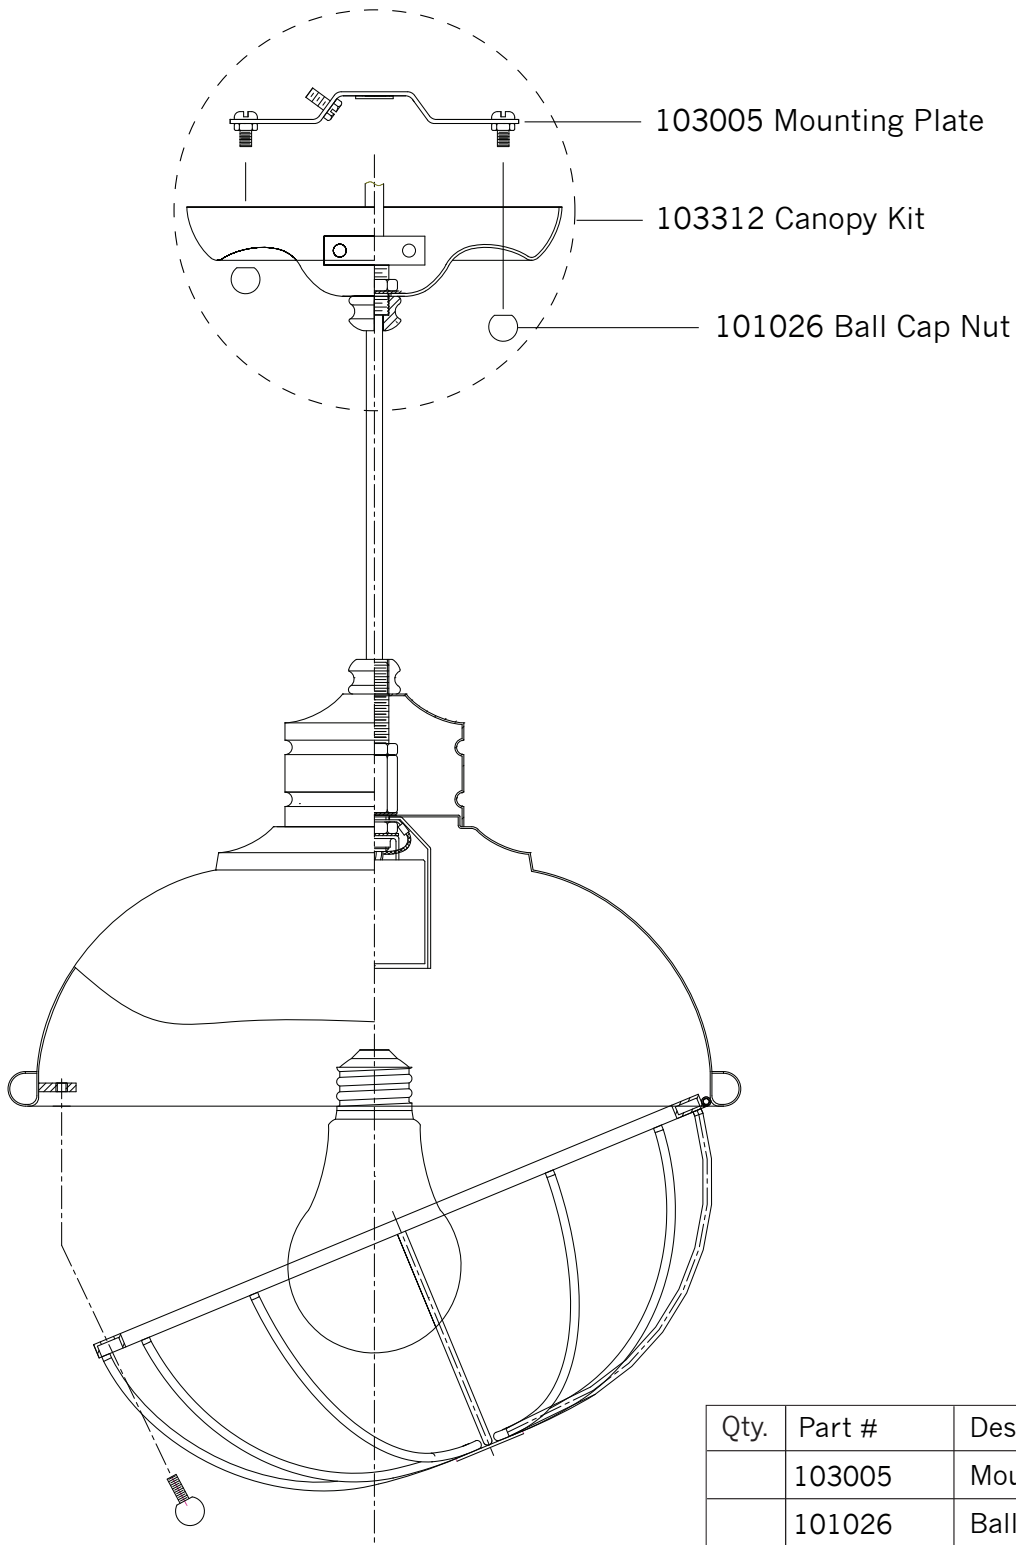

Replacement Parts For

P1242

12/2011

Qty.	Part #	Description
	103005	Mounting Plate
	101026	Ball Cap Nut
	103312	Canopy Kit