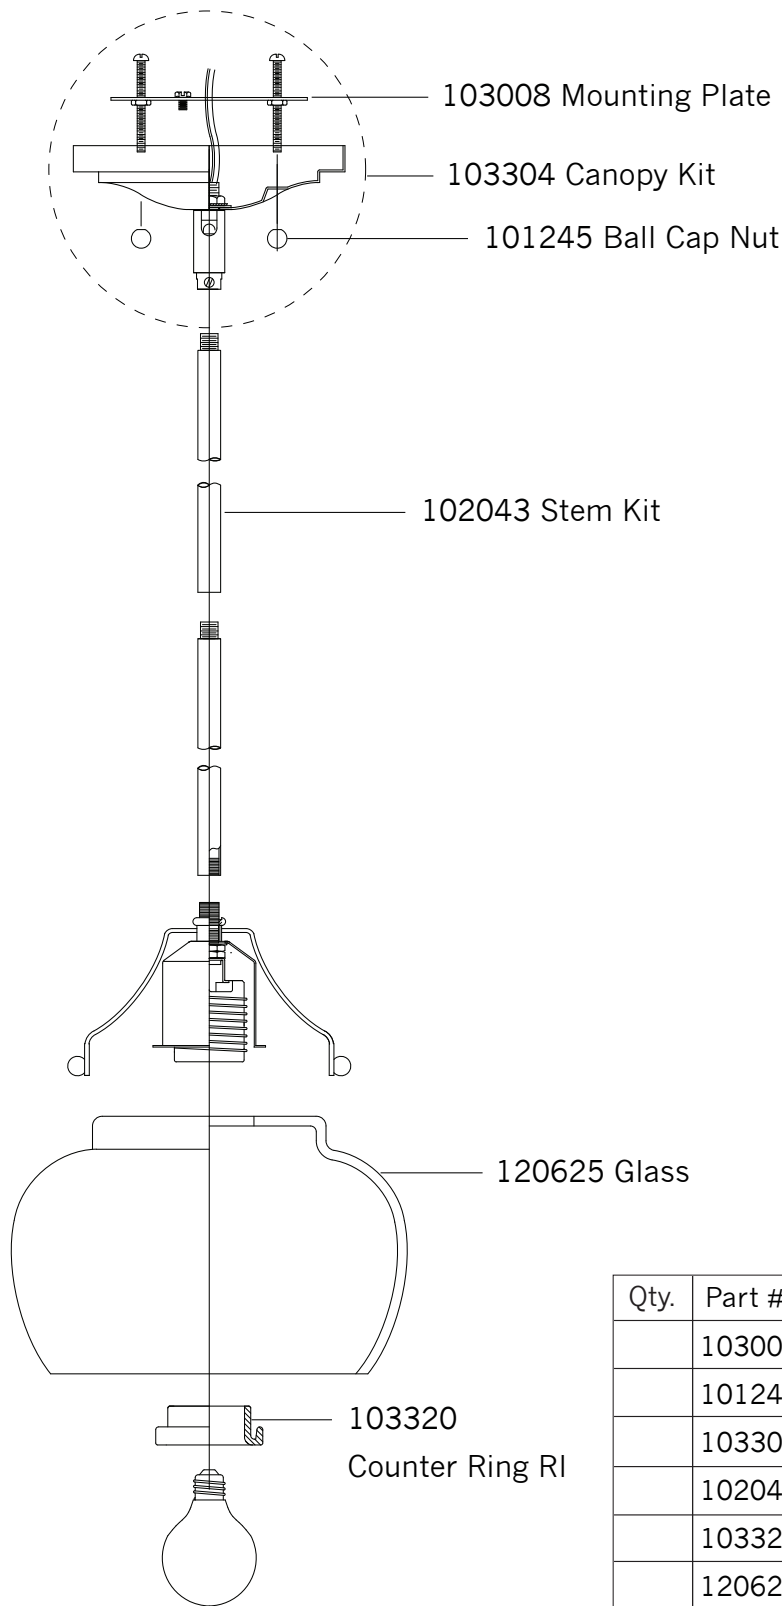

Replacement Parts For

P1234

1/2012

Qty.	Part #	Description
	103008	Mounting Plate
	101245	Ball Cap Nut
	103304	Canopy Kit
	102043	Stem Kit
	103320	Counter Ring RI
	120625	Glass