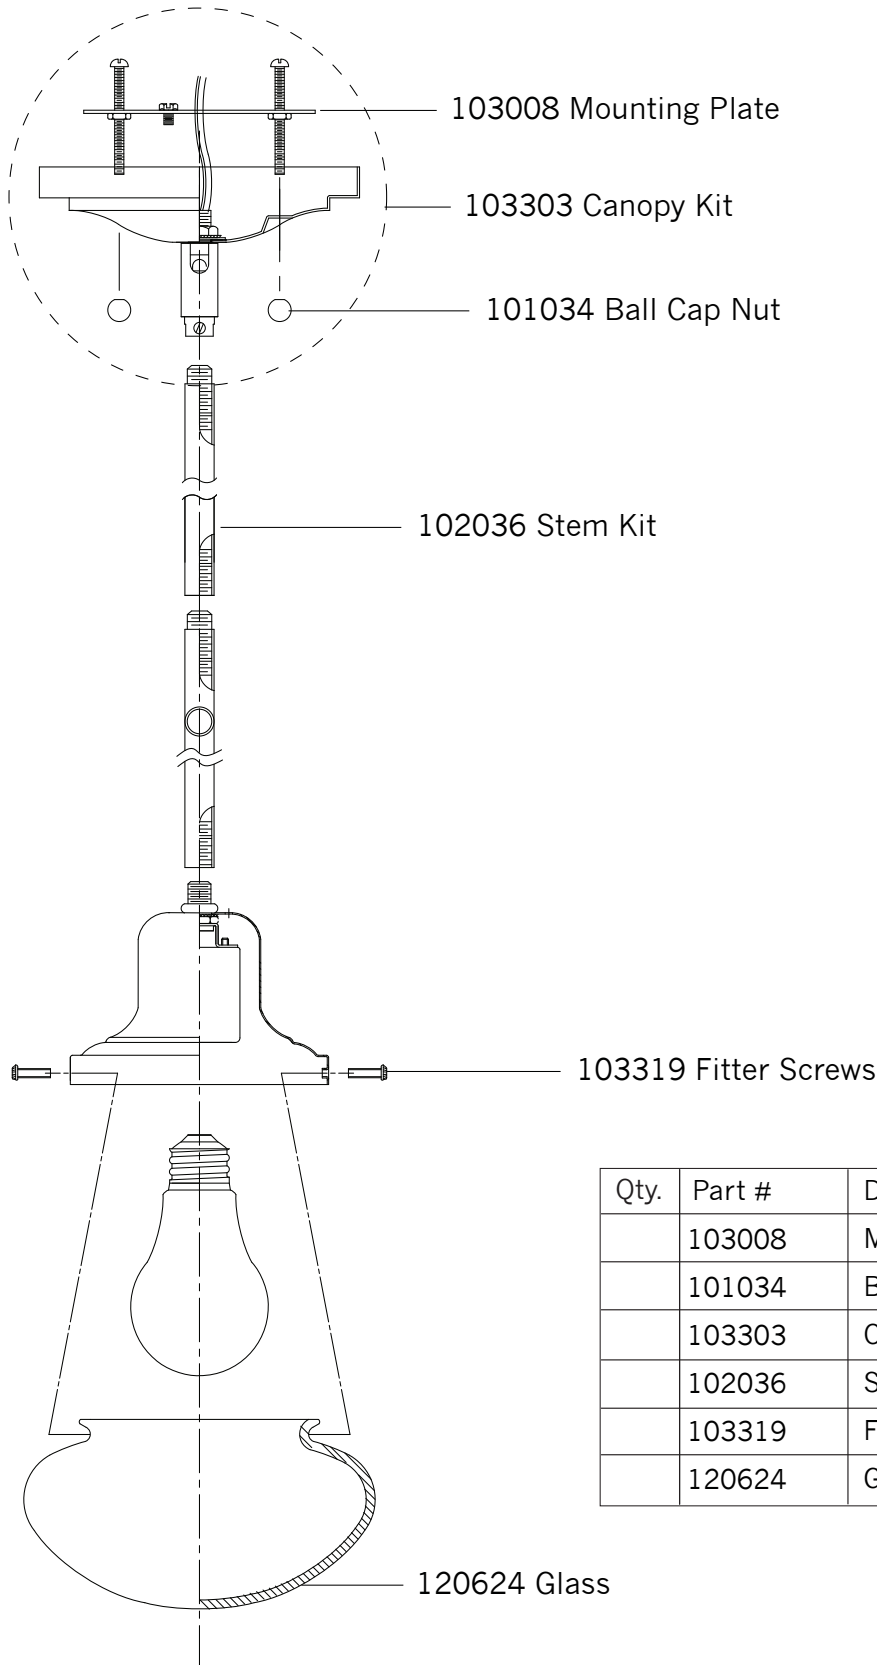

Replacement Parts For

P1233

12/2011

Qty.	Part #	Description
	103008	Mounting Plate
	101034	Ball Cap Nut
	103303	Canopy Kit
	102036	Stem Kit
	103319	Fitter Screws
	120624	Glass