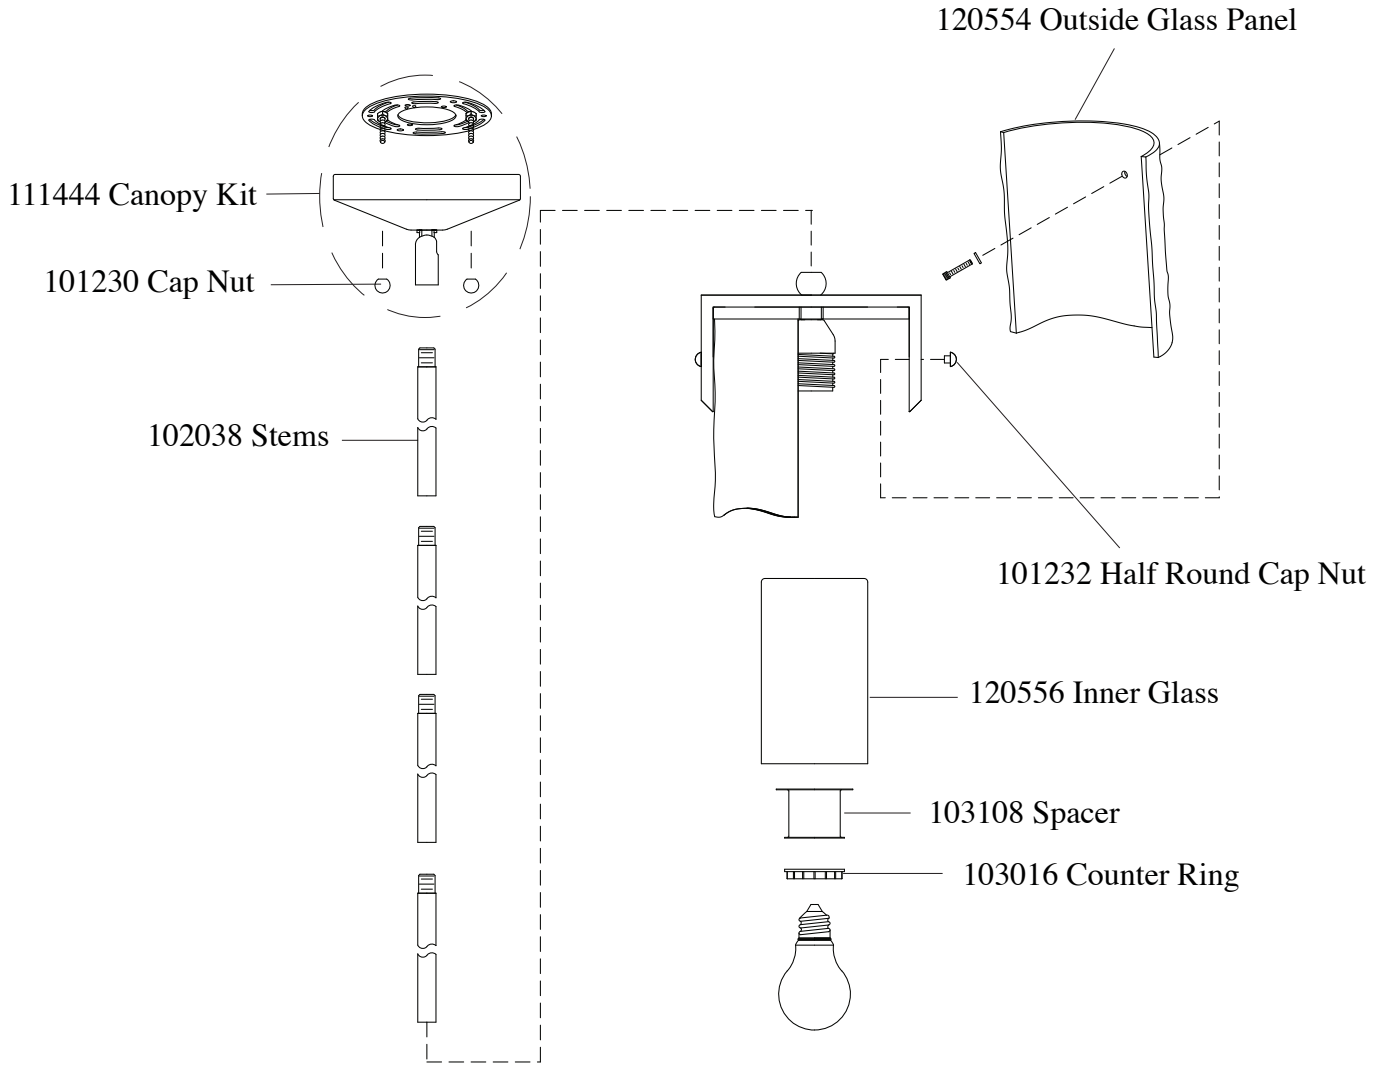

Replacement Parts For

P1230 5/11

Qty.	Part #	Description
	102038	Stems
	111444	Canopy Kit
	103016	Counter Ring
	103108	Spacer
	101232	Half Round Cap Nut
	101230	Cap Nut
	120554	Inner Glass
	120556	Outside Glass Panel