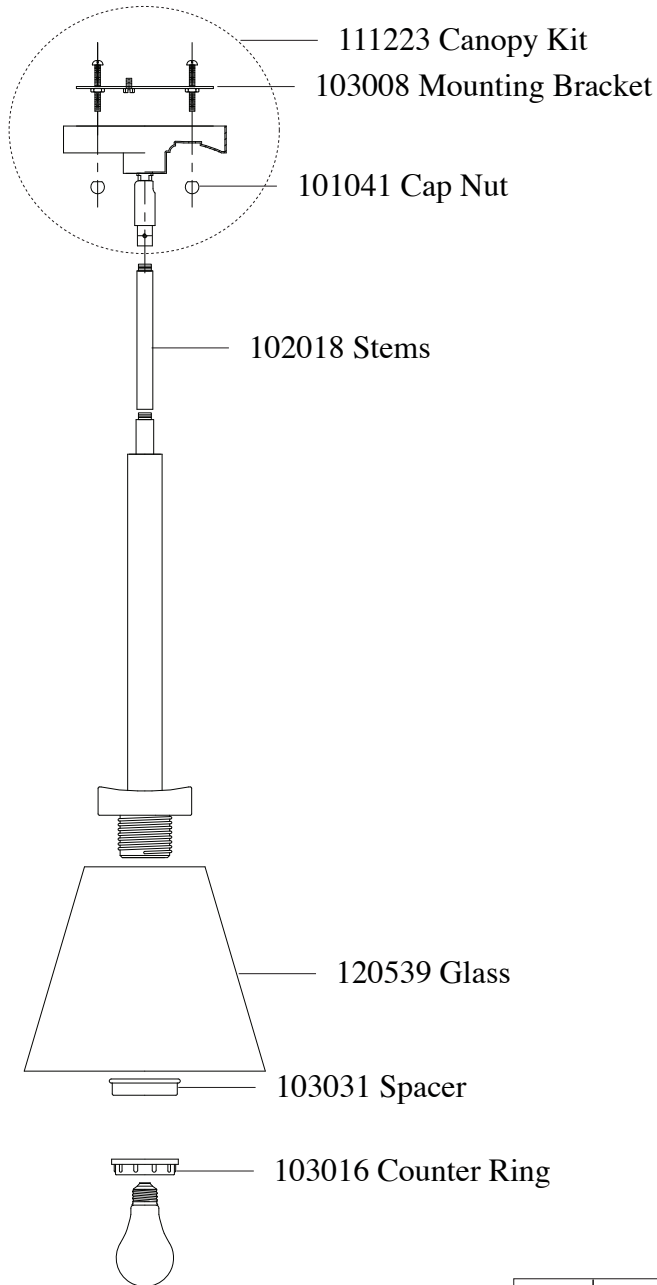

Replacement Parts For

P1227 5/11

Qty.	Part #	Description
	111223	Mounting Bracket
	103008	Canopy Kit
	101041	Cap Nut
	102018	Stems
	120539	Glass
	103031	Spacer
	103016	Counter Ring

**MURRAY
FEISS**

GENERATION
BRANDS™