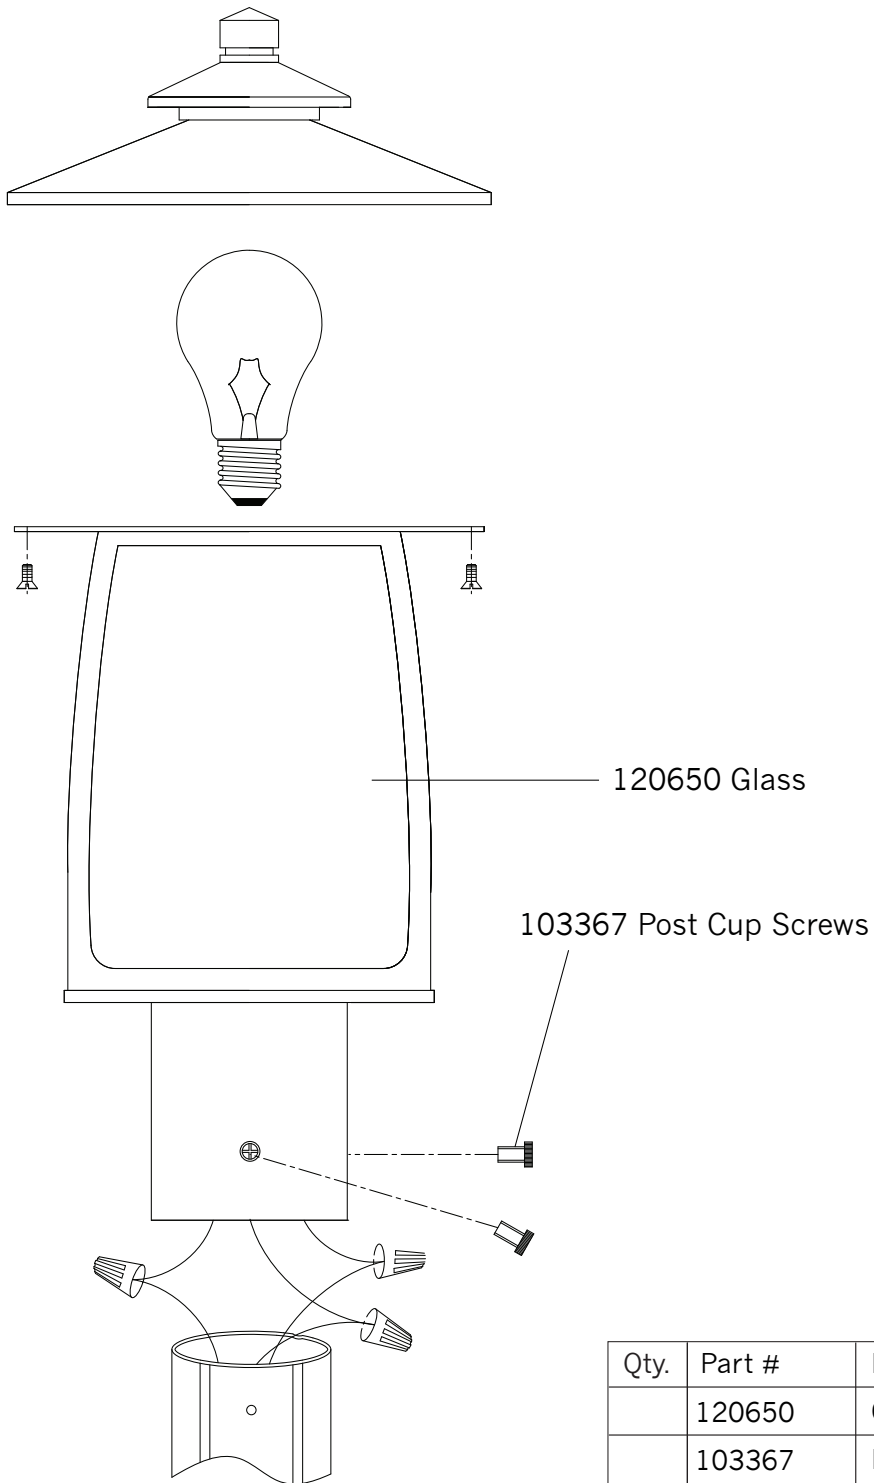

Replacement Parts For **OL8507** 12/2011

| Qty. | Part # | Description |
|------|--------|-----------------|
| | 120650 | Glass |
| | 103367 | Post Cup Screws |