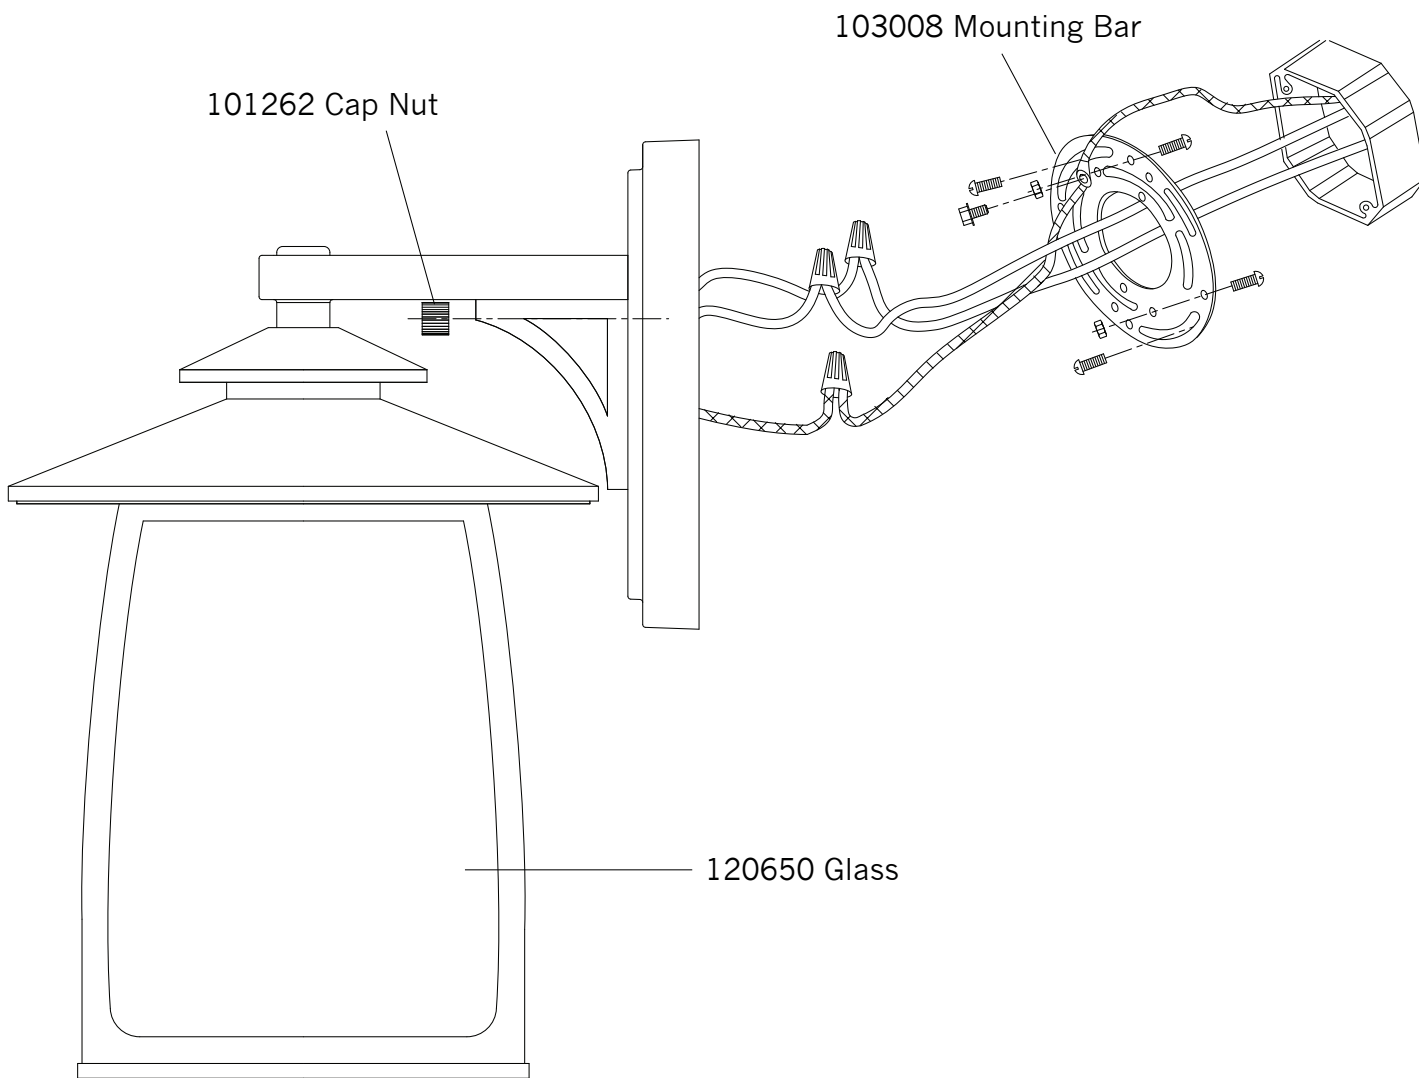

Replacement Parts For **OL8501** 12/2011

101262 Cap Nut

103008 Mounting Bar

120650 Glass

Qty.	Part #	Description
	103008	Mounting Bar
	120650	Glass
	101262	Cap Nut