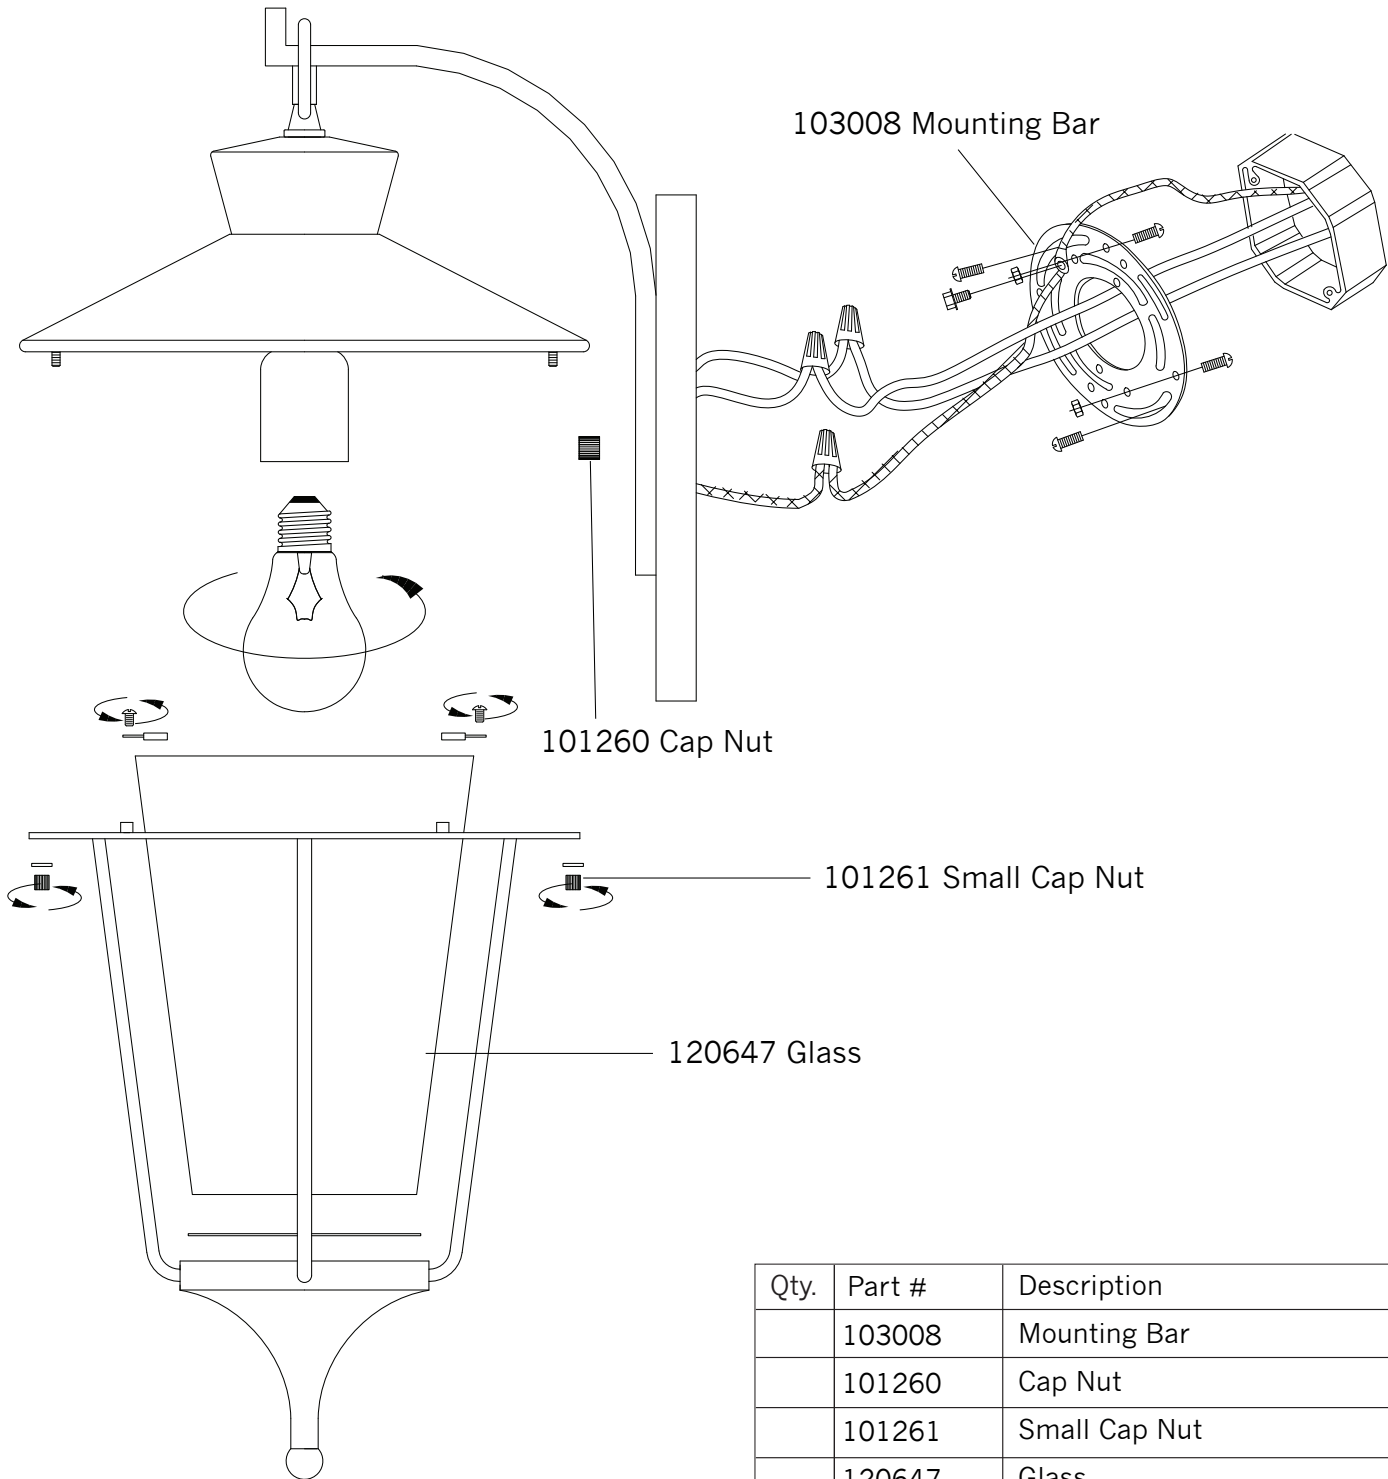

Replacement Parts For **OL8402** 12/2011

Qty.	Part #	Description
	103008	Mounting Bar
	101260	Cap Nut
	101261	Small Cap Nut
	120647	Glass