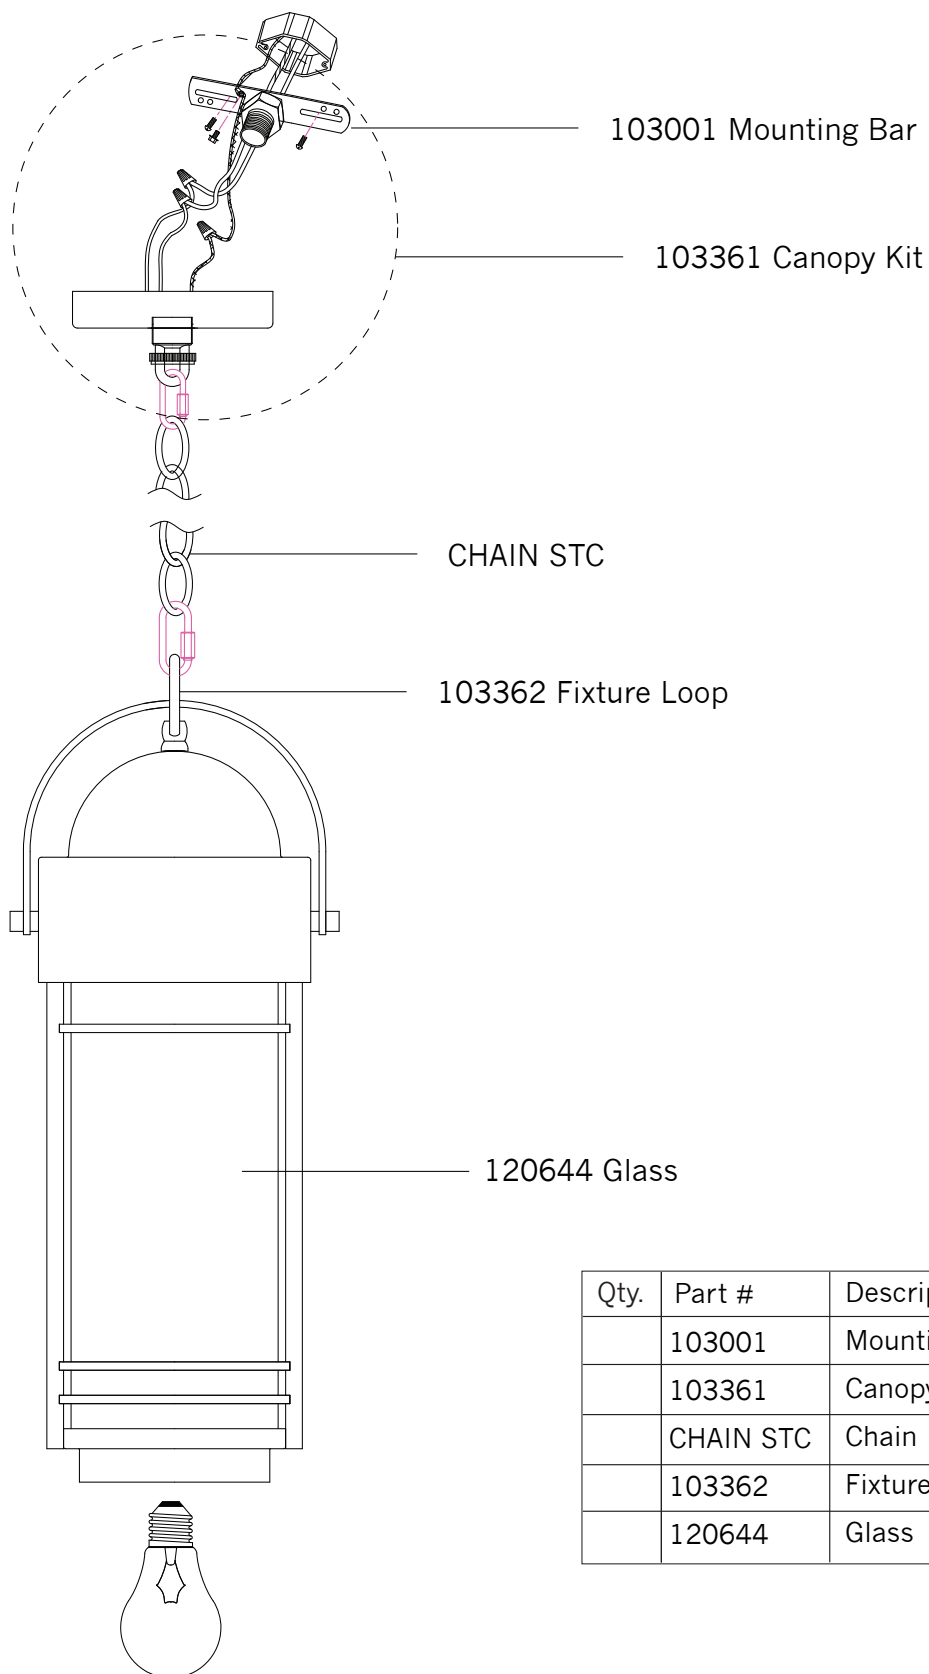

Replacement Parts For **OL8311** 12/2011

Qty.	Part #	Description
	103001	Mounting Bar
	103361	Canopy Kit
	CHAIN STC	Chain
	103362	Fixture Loop
	120644	Glass