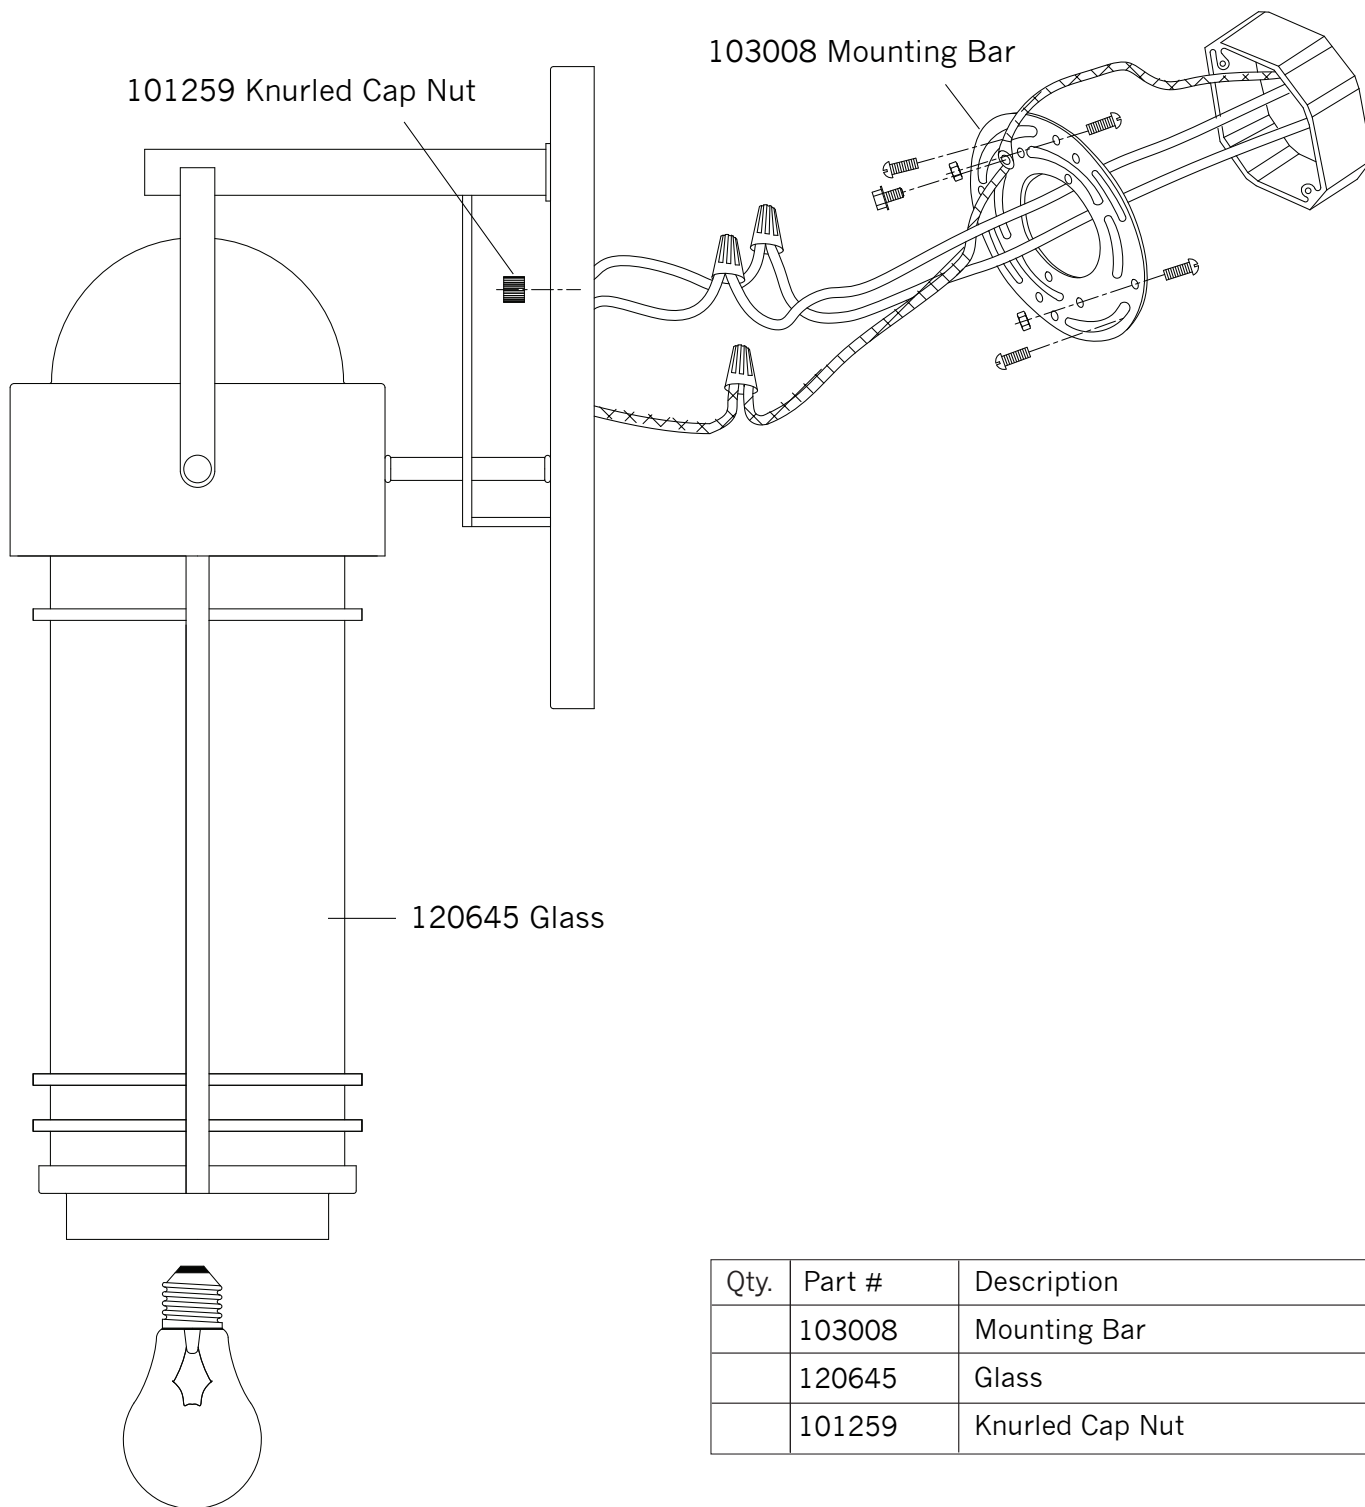

# Replacement Parts For **OL8302** 12/2011

Qty.	Part #	Description
	103008	Mounting Bar
	120645	Glass
	101259	Knurled Cap Nut