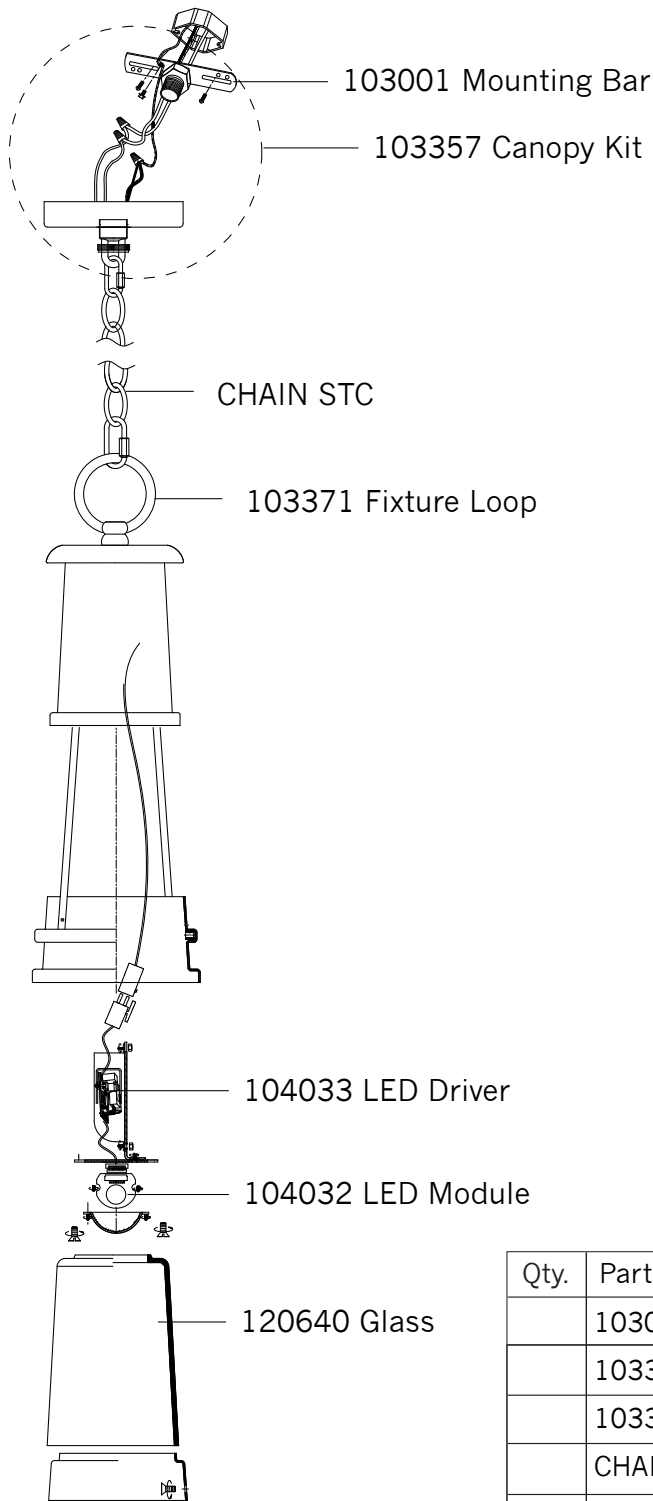

Replacement Parts For

OL8211

01/2012

Qty.	Part #	Description
	103001	Mounting Bar
	103357	Canopy Kit
	103371	Fixture Loop
	CHAIN STC	Chain
	120640	Glass
	104032	LED Module
	104033	LED Driver