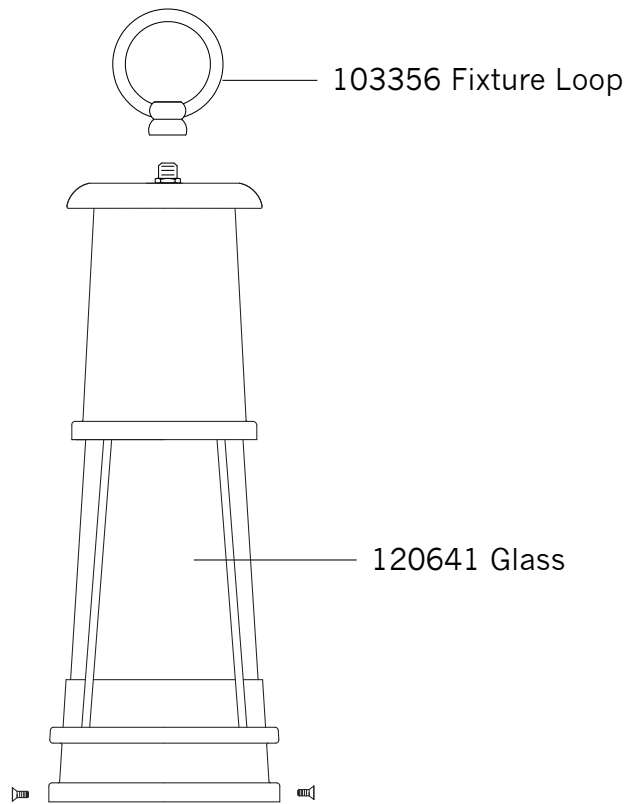

Replacement Parts For **OL8208** 12/2011

Qty.	Part #	Description
	103356	Fixture Loop
	103358	Post Cup Screw
	120641	Glass