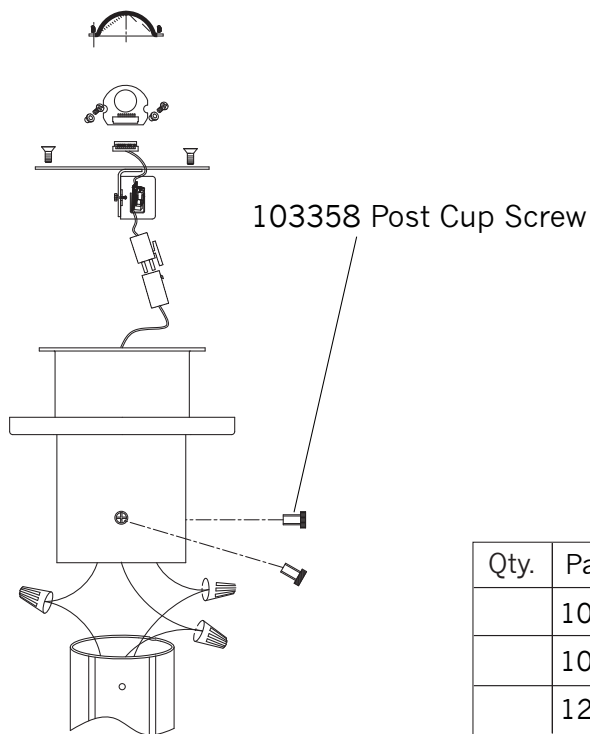

Replacement Parts For **OL8208** 12/2011

Qty.	Part #	Description
	103356	Fixture Loop
	103358	Post Cup Screw
	120641	Glass