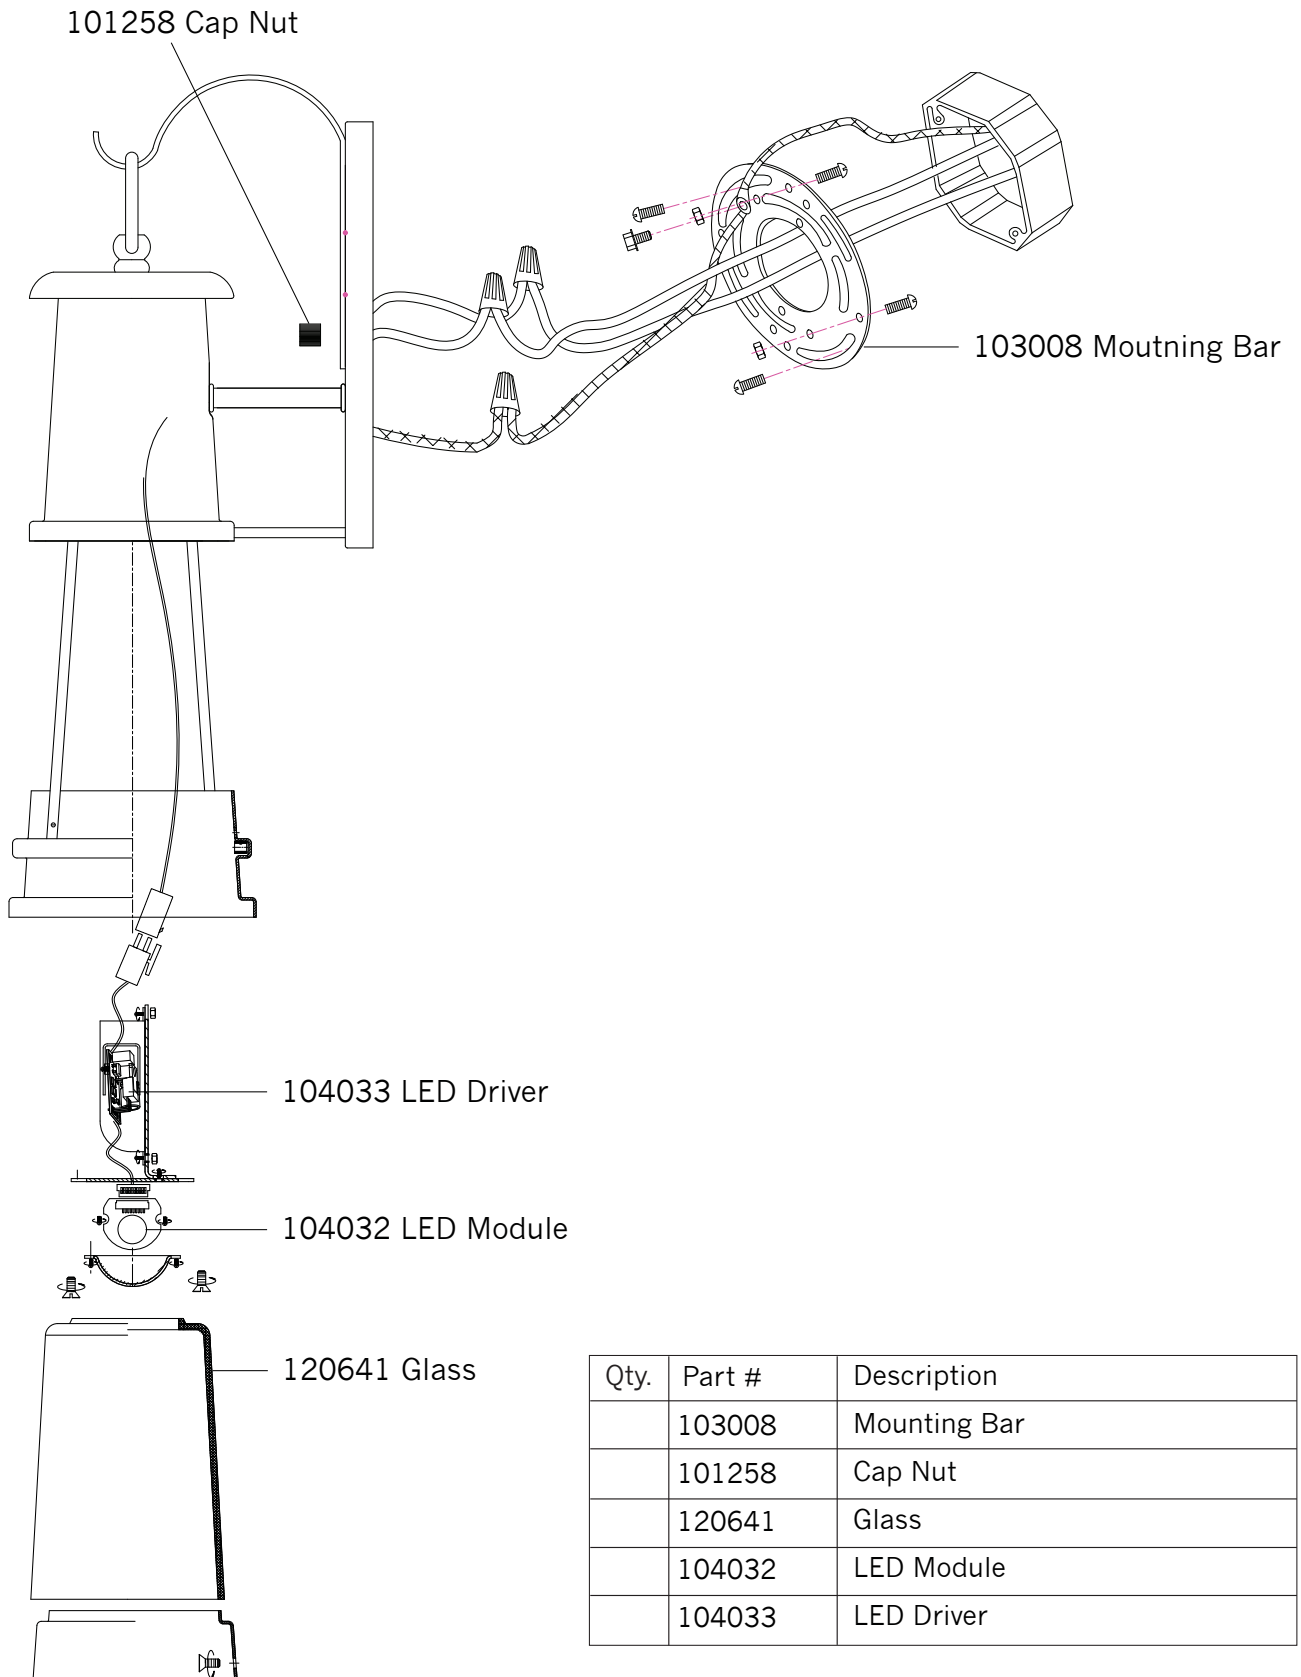

Replacement Parts For **OL8202** 01/2012

Qty.	Part #	Description
	103008	Mounting Bar
	101258	Cap Nut
	120641	Glass
	104032	LED Module
	104033	LED Driver