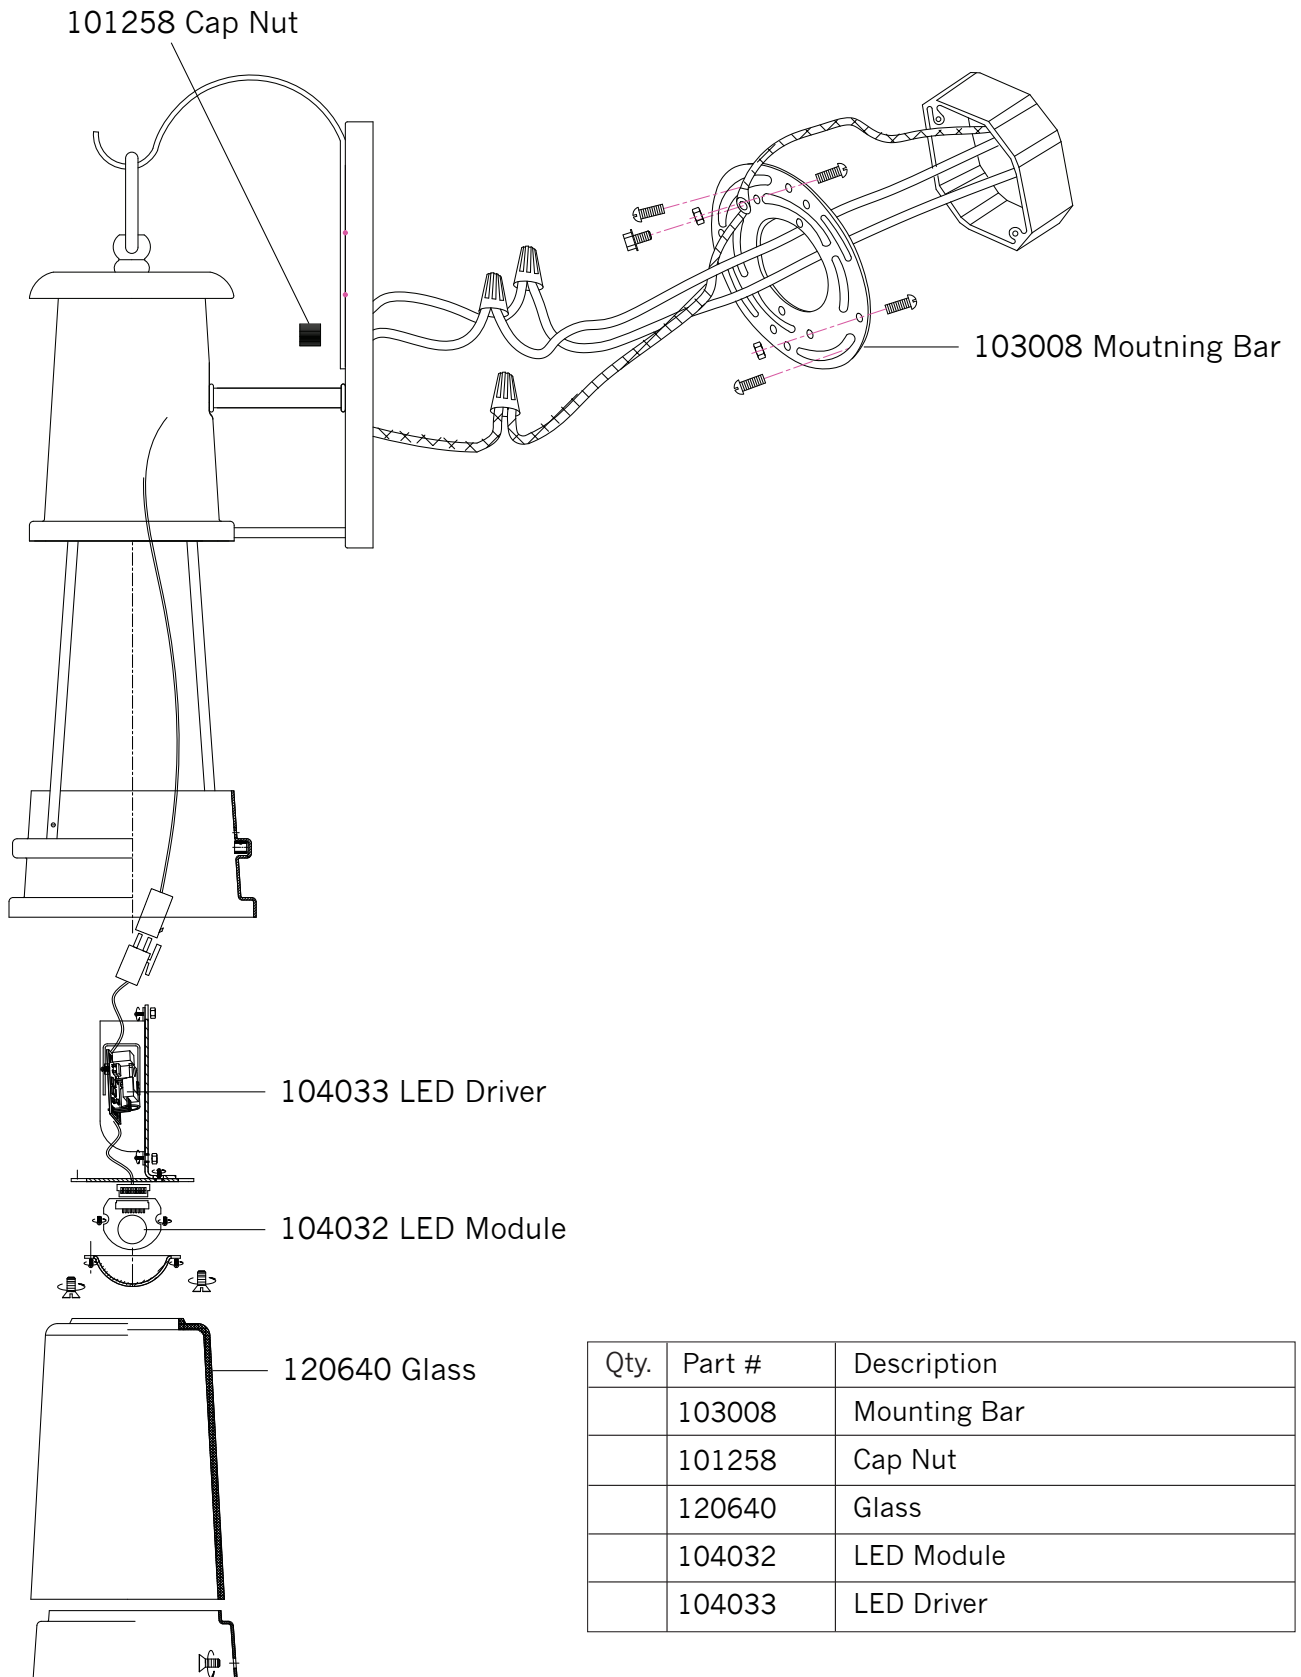

Replacement Parts For

OL8201

01/2012

Qty.	Part #	Description
	103008	Mounting Bar
	101258	Cap Nut
	120640	Glass
	104032	LED Module
	104033	LED Driver