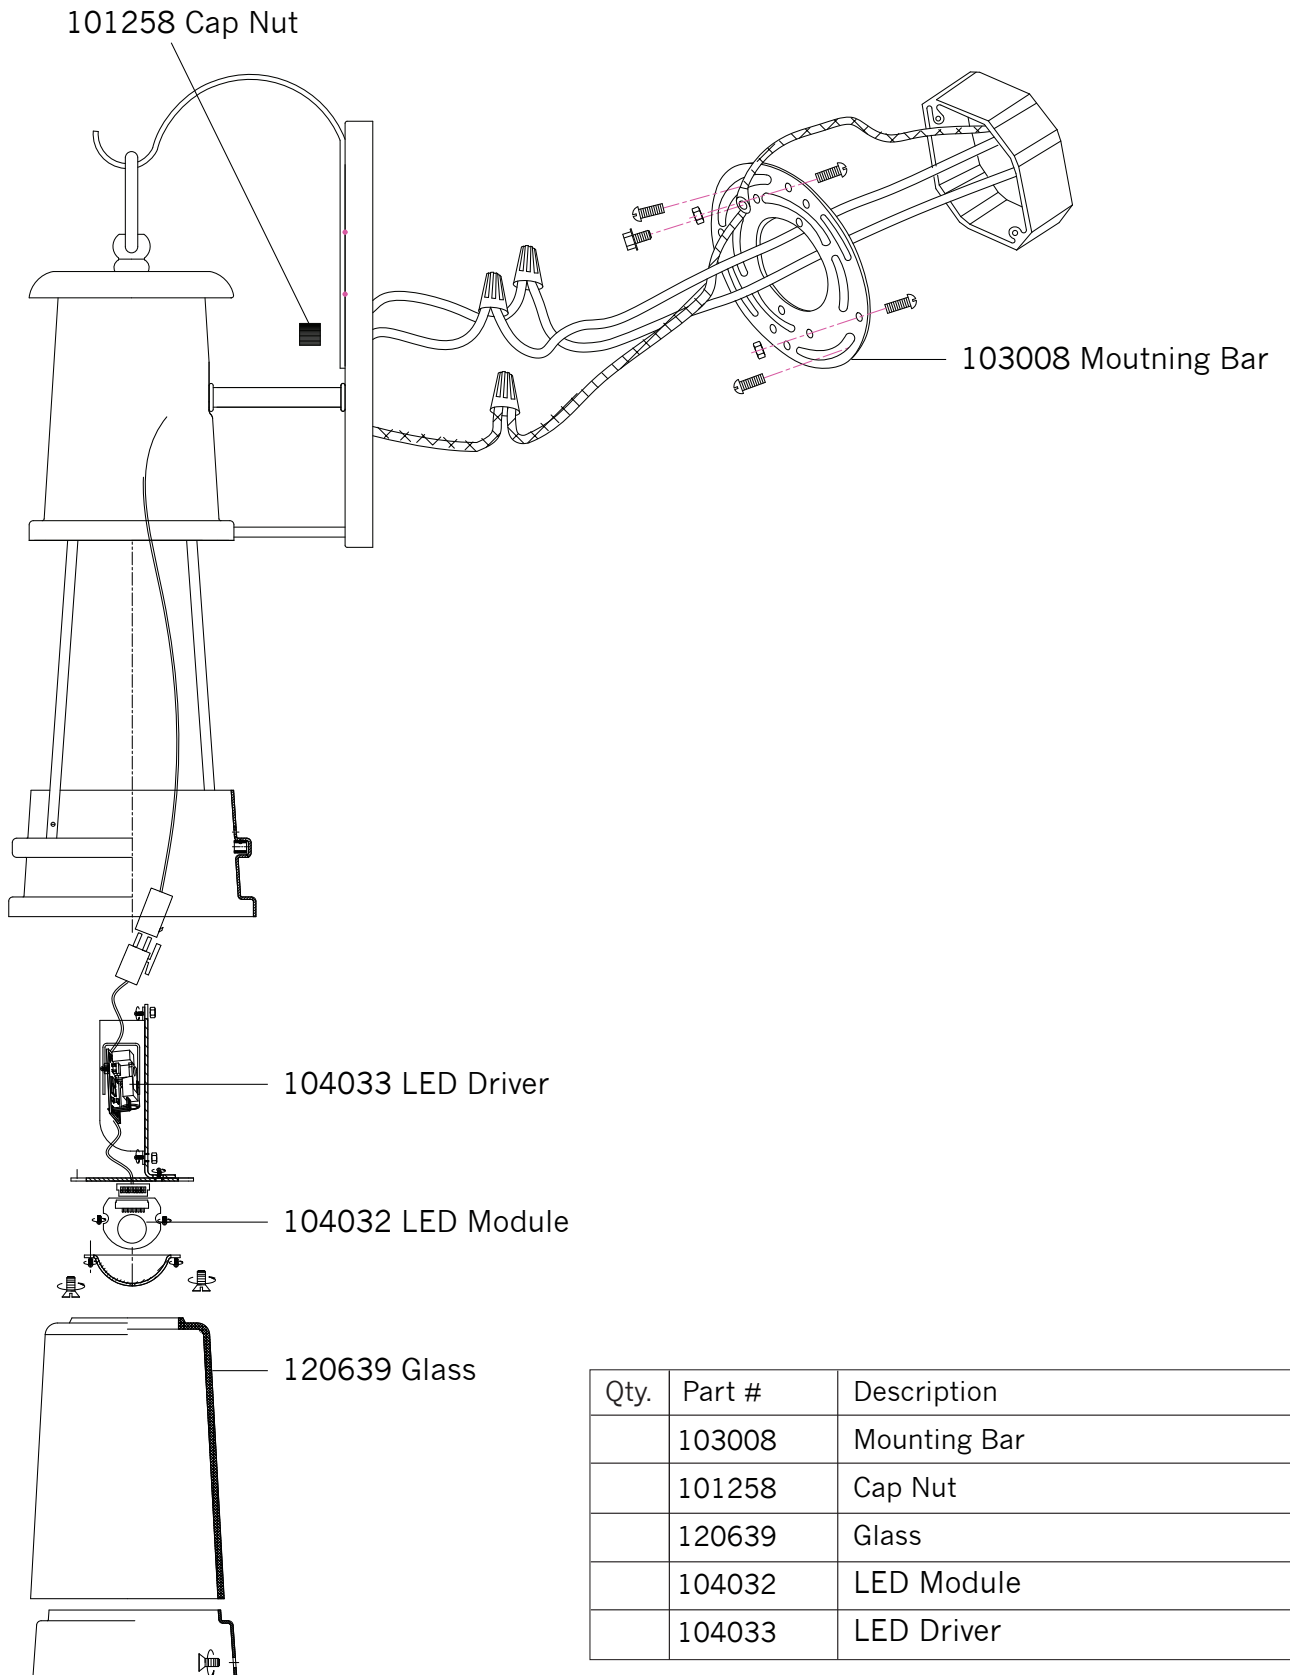

Replacement Parts For **OL8200** 01/2012

Qty.	Part #	Description
	103008	Mounting Bar
	101258	Cap Nut
	120639	Glass
	104032	LED Module
	104033	LED Driver