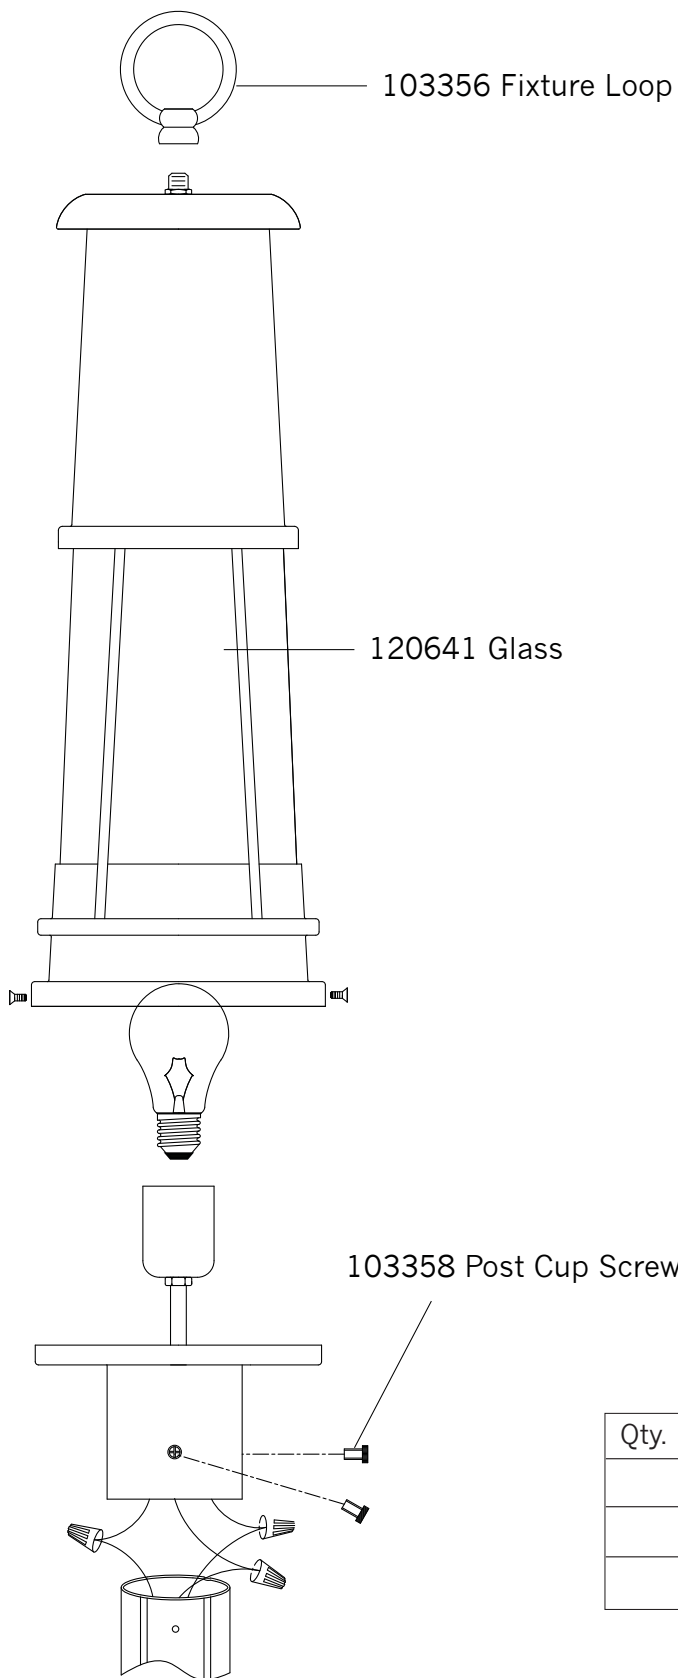

Replacement Parts For **OL8108** 12/2011

Qty.	Part #	Description
	103356	Fixture Loop
	103358	Post Cup Screws
	120641	Glass