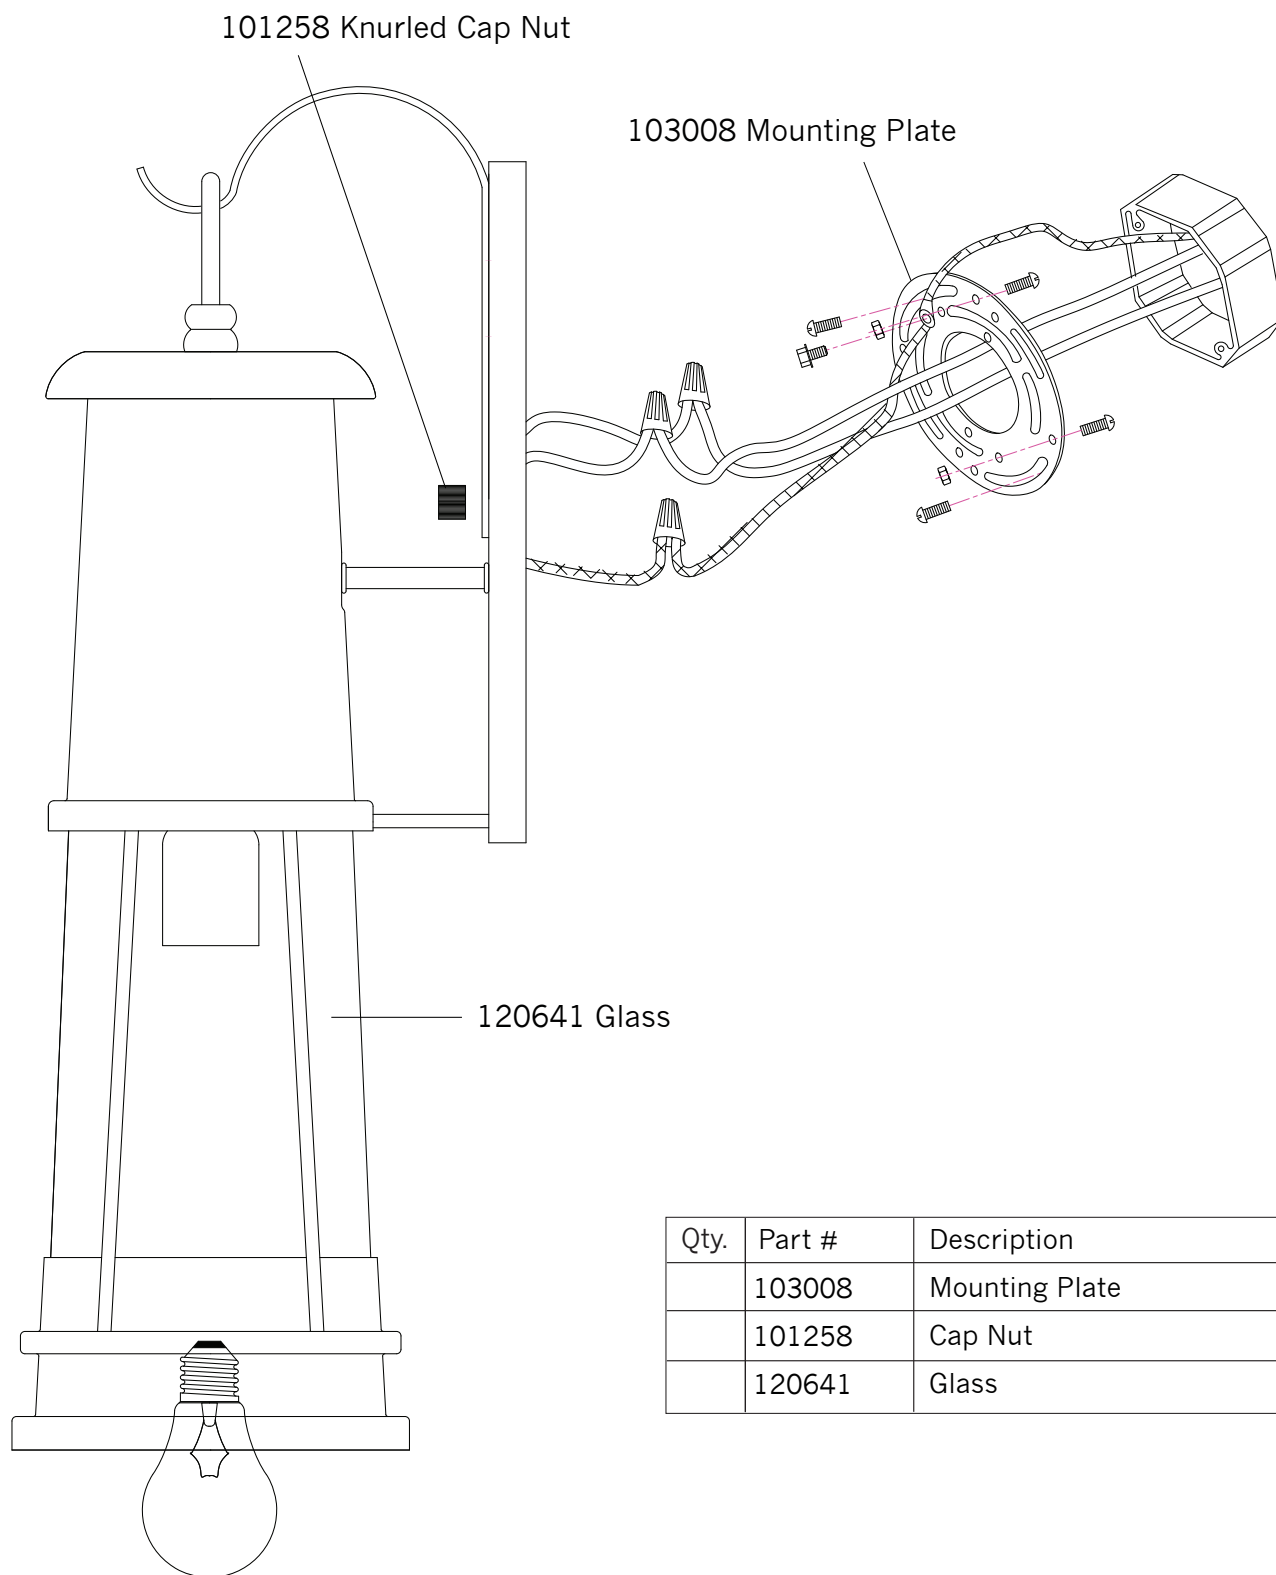

Replacement Parts For **OL8102** 12/2011

Qty.	Part #	Description
	103008	Mounting Plate
	101258	Cap Nut
	120641	Glass