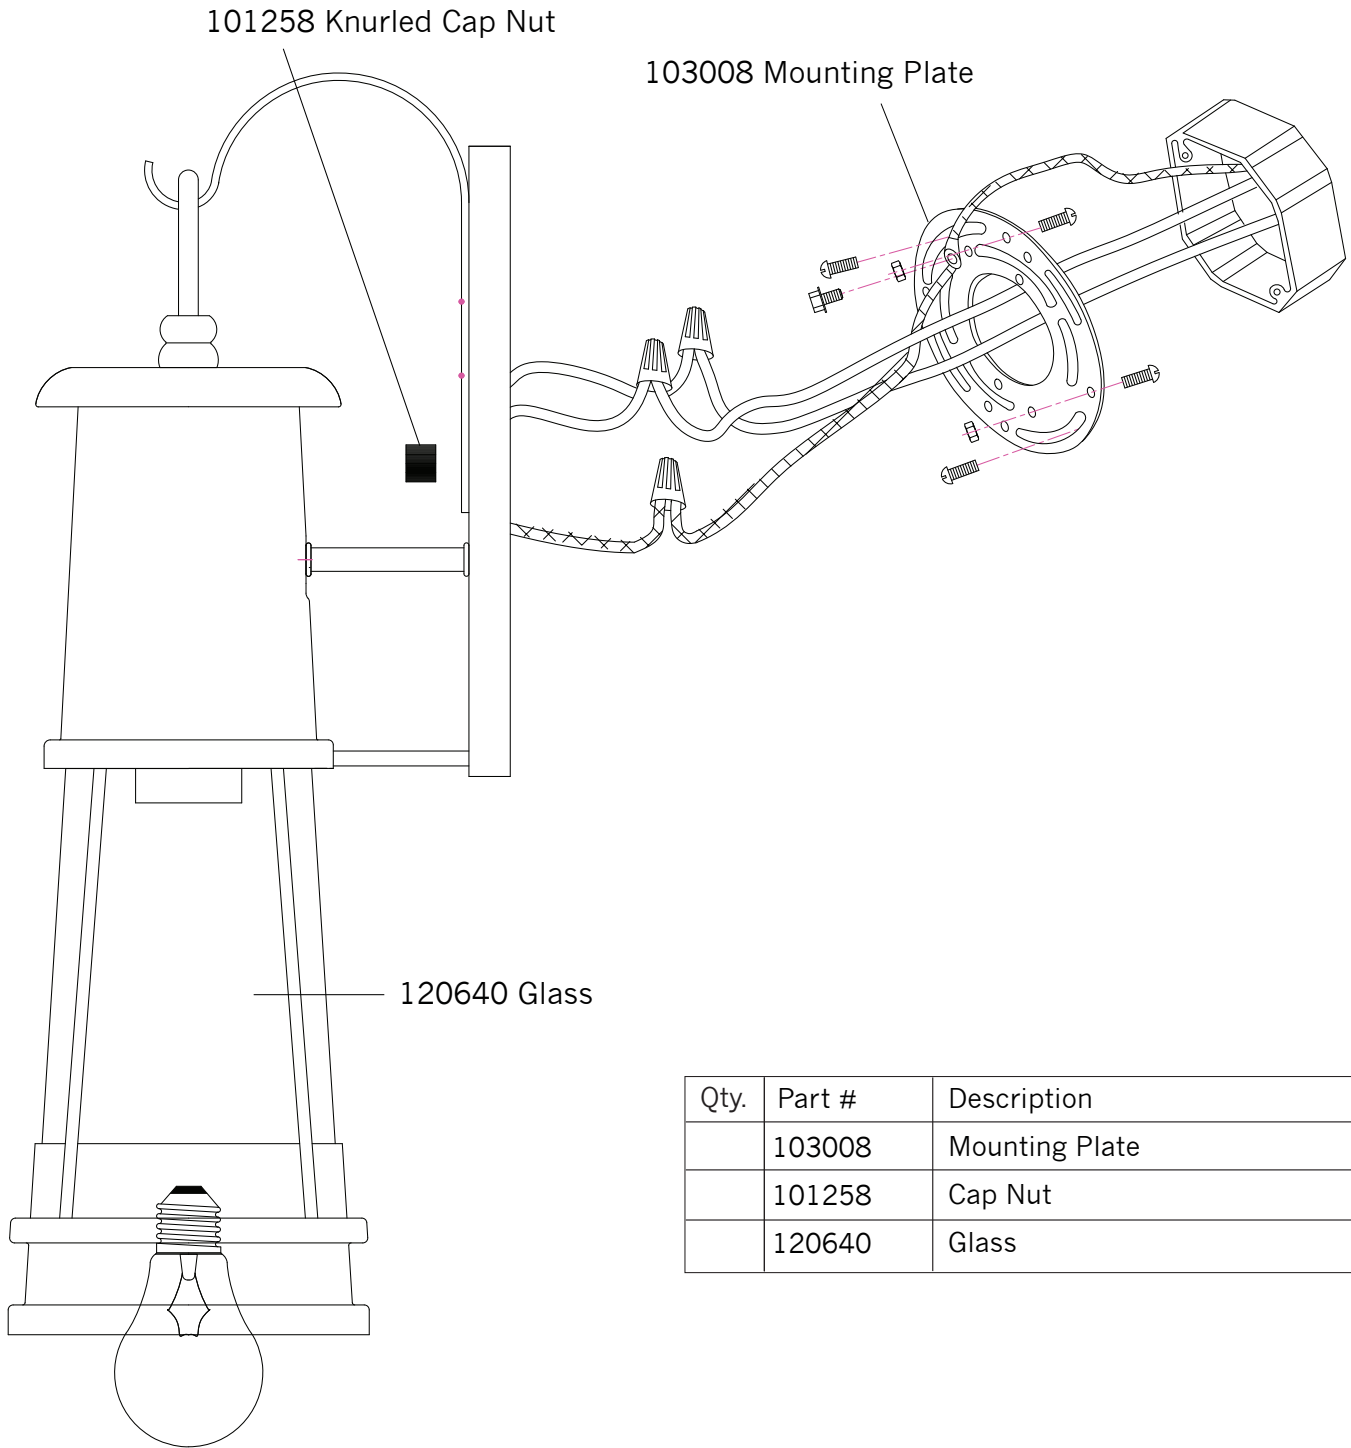

# Replacement Parts For **OL8101** 12/2011

Qty.	Part #	Description
	103008	Mounting Plate
	101258	Cap Nut
	120640	Glass