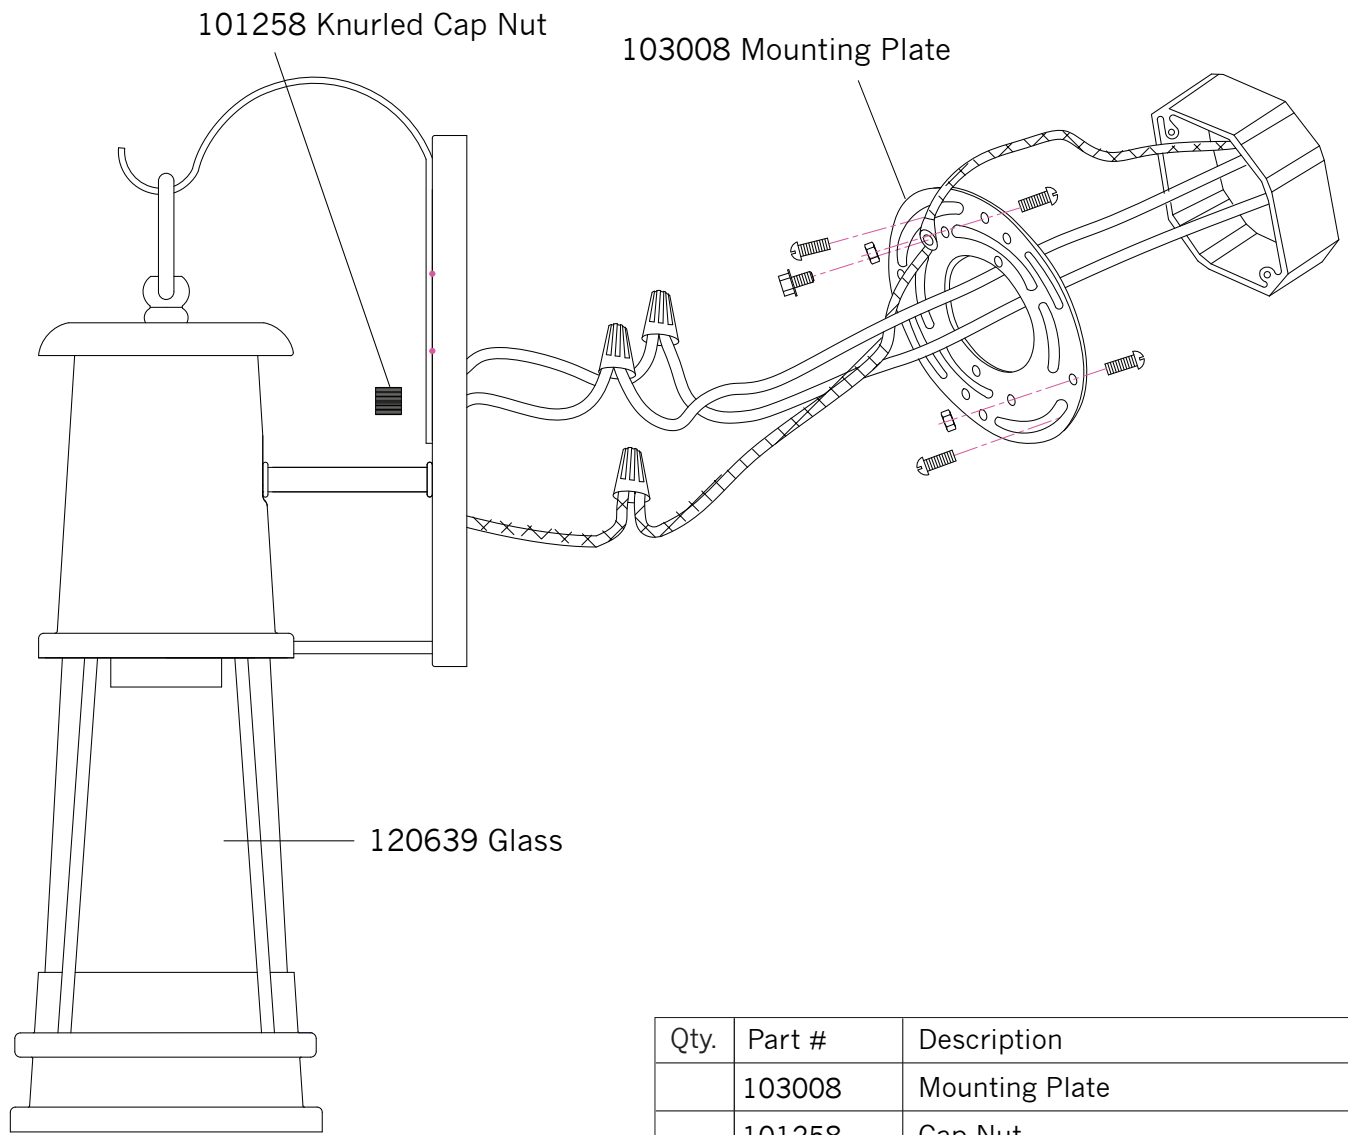

Replacement Parts For **OL8100** 12/2011

Qty.	Part #	Description
	103008	Mounting Plate
	101258	Cap Nut
	120639	Glass