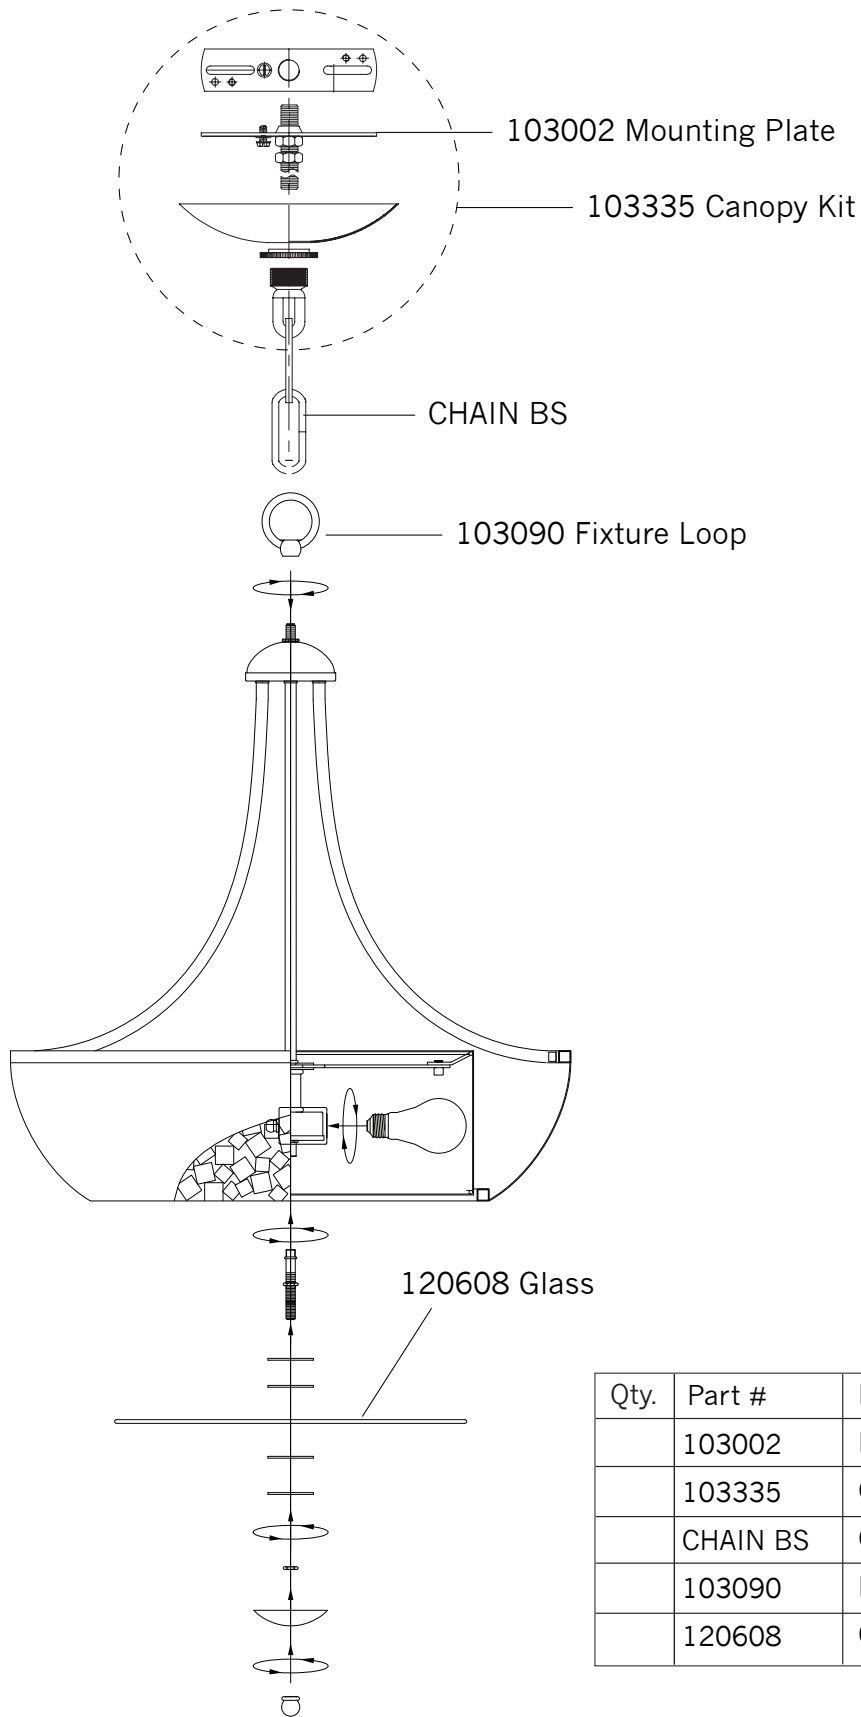

Replacement Parts For

F2745/4

12/2011

Qty.	Part #	Description
	103002	Mounting Plate
	103335	Canopy Kit
	CHAIN BS	Chain
	103090	Fixture Loop
	120608	Glass