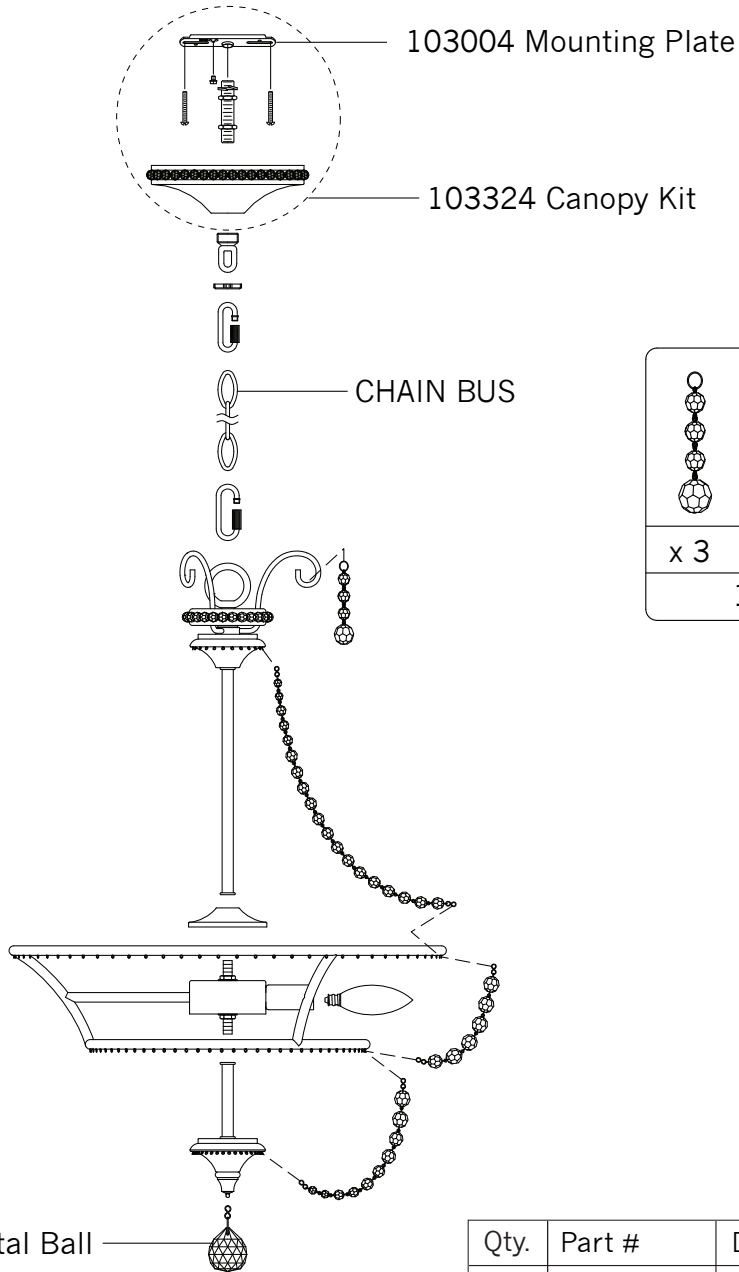

Replacement Parts For **F2743/3** 5/2012

x 3	x 24	x 72	x 36	x 1
105110 Full Crystal Kit				

Qty.	Part #	Description
	105110	Full Crystal Kit
	103004	Mounting Plate
	103324	Canopy Kit
	CHAIN BUS	Chain
	105109	Bottom Crystal Ball