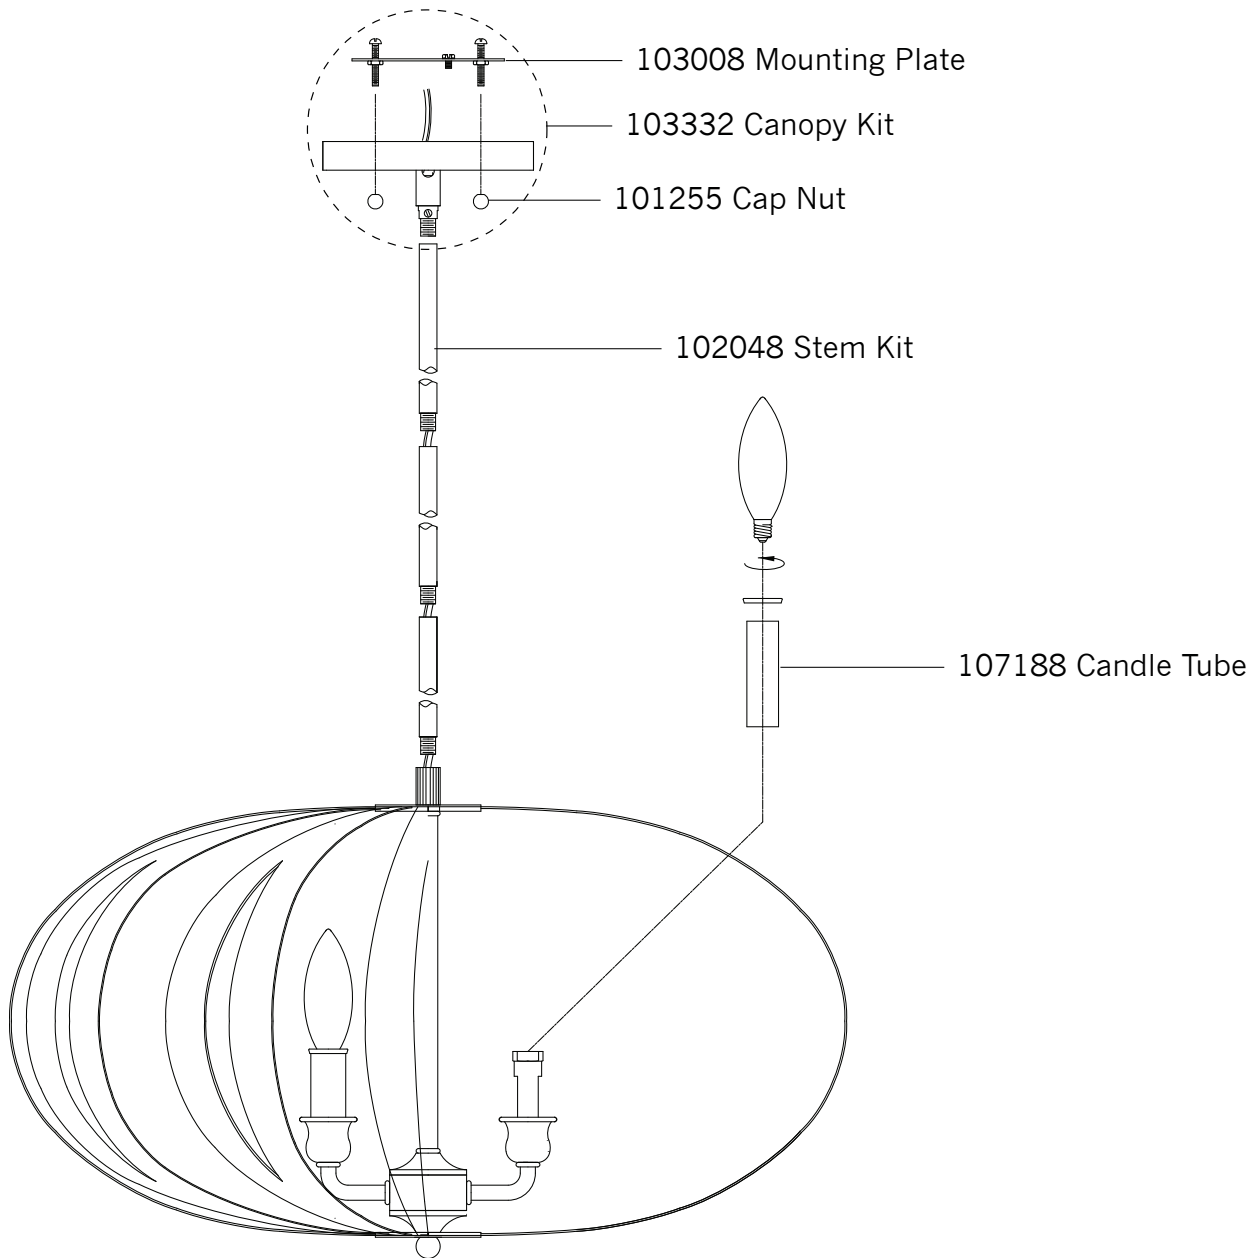

# Replacement Parts For **F2739/6** 12/2011

Qty.	Part #	Description
	103008	Mounting Plate
	103332	Canopy Kit
	101255	Cap Nut
	102048	Stem Kit
	107188	Candle Tube