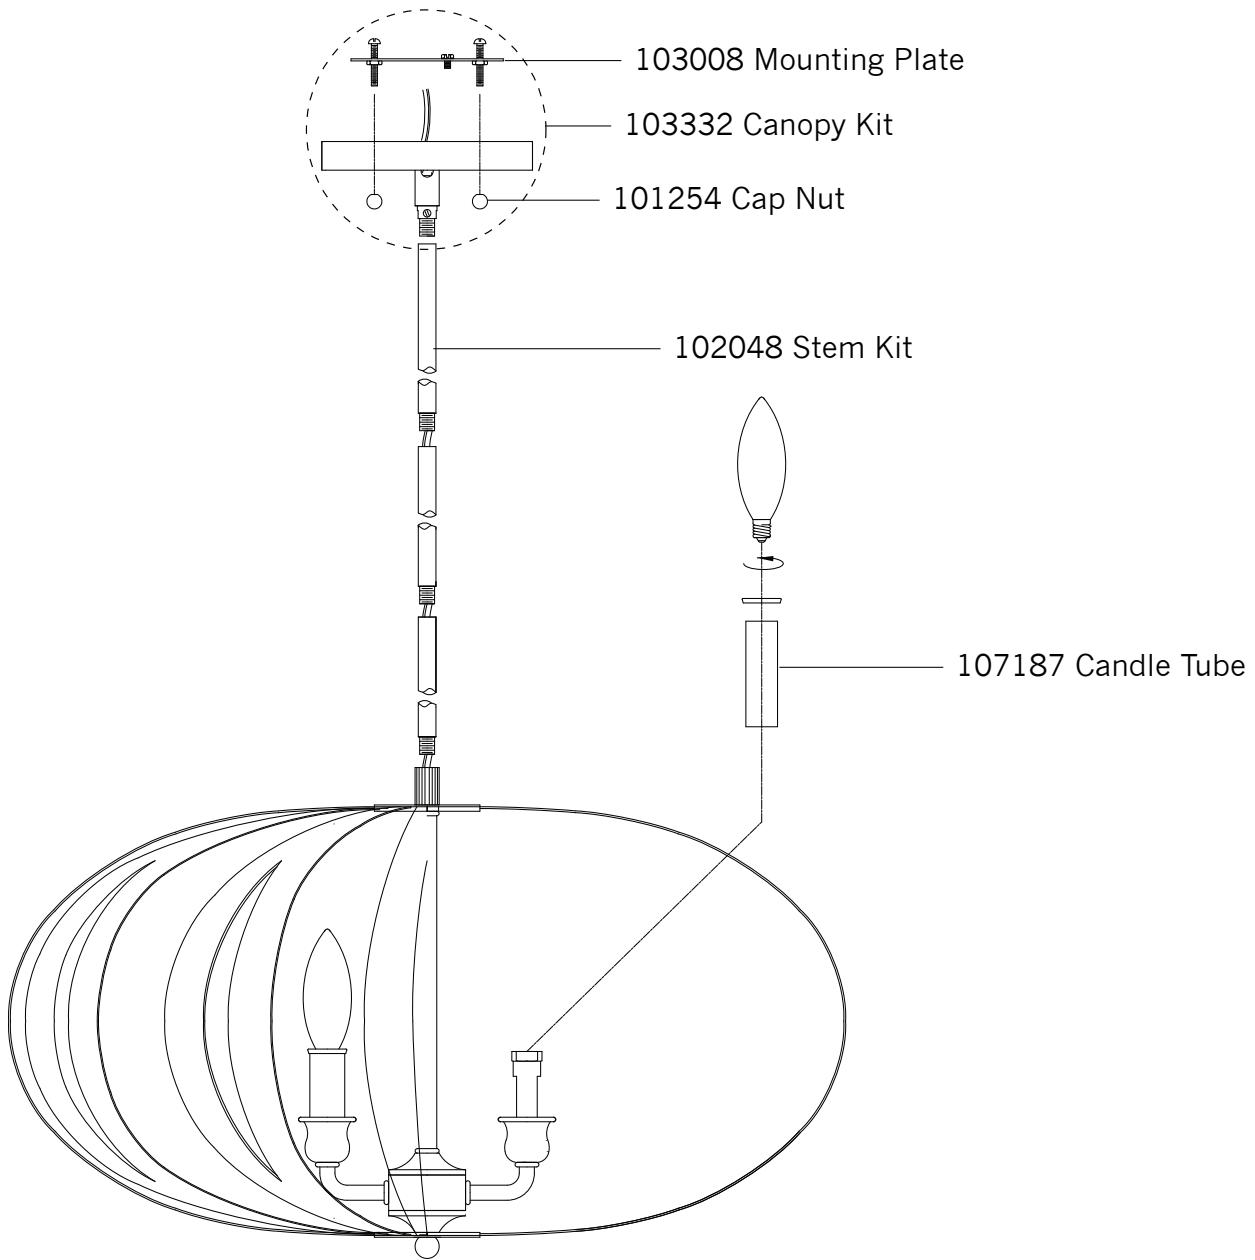

Replacement Parts For **F2738/4** 12/2011

Qty.	Part #	Description
	103008	Mounting Plate
	103332	Canopy Kit
	101254	Cap Nut
	102048	Stem Kit
	107187	Candle Tube