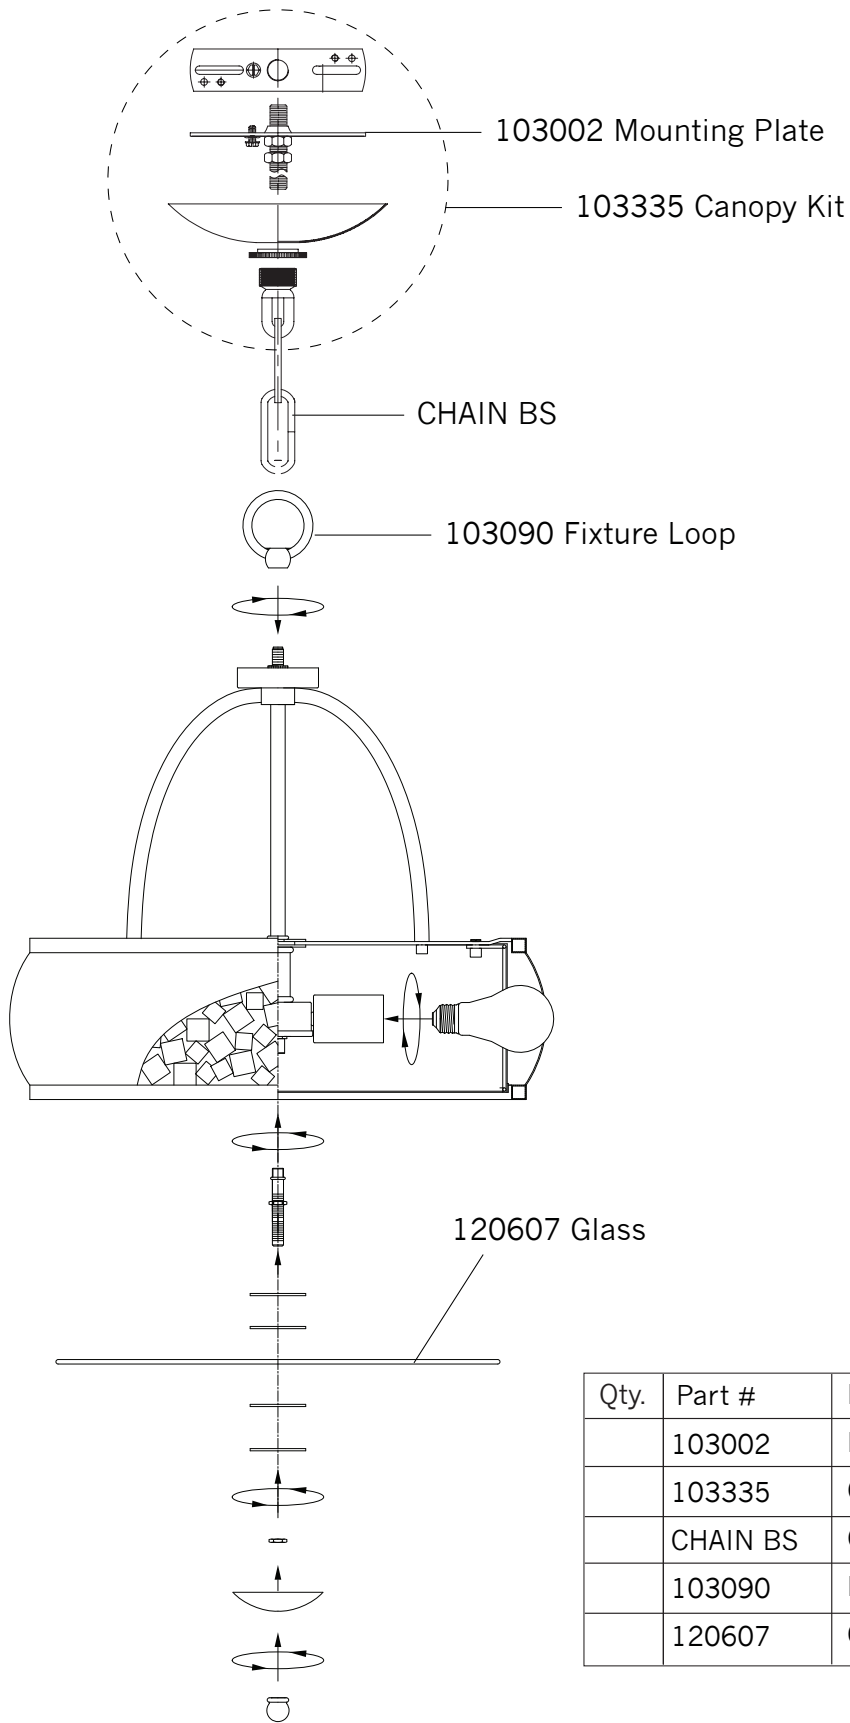

# Replacement Parts For

# F2737/4

12/2011

| Qty. | Part #   | Description    |
|------|----------|----------------|
|      | 103002   | Mounting Plate |
|      | 103335   | Canopy Kit     |
|      | CHAIN BS | Chain          |
|      | 103090   | Fixture Loop   |
|      | 120607   | Glass          |