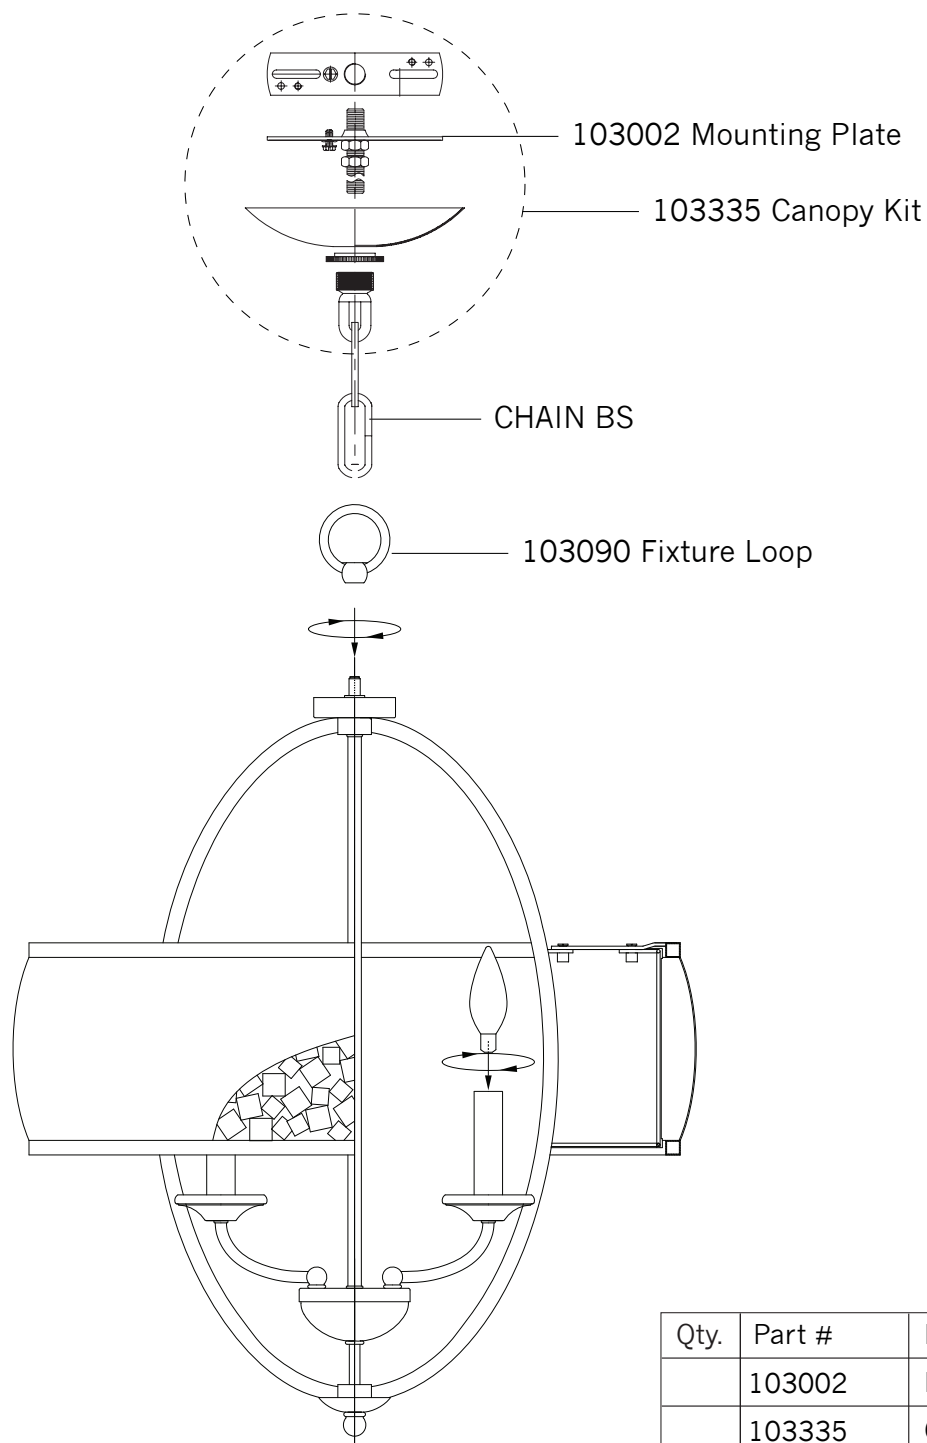

Replacement Parts For **F2736/4** 12/2011

Qty.	Part #	Description
	103002	Mounting Plate
	103335	Canopy Kit
	CHAIN BS	Chain
	103090	Fixture Loop