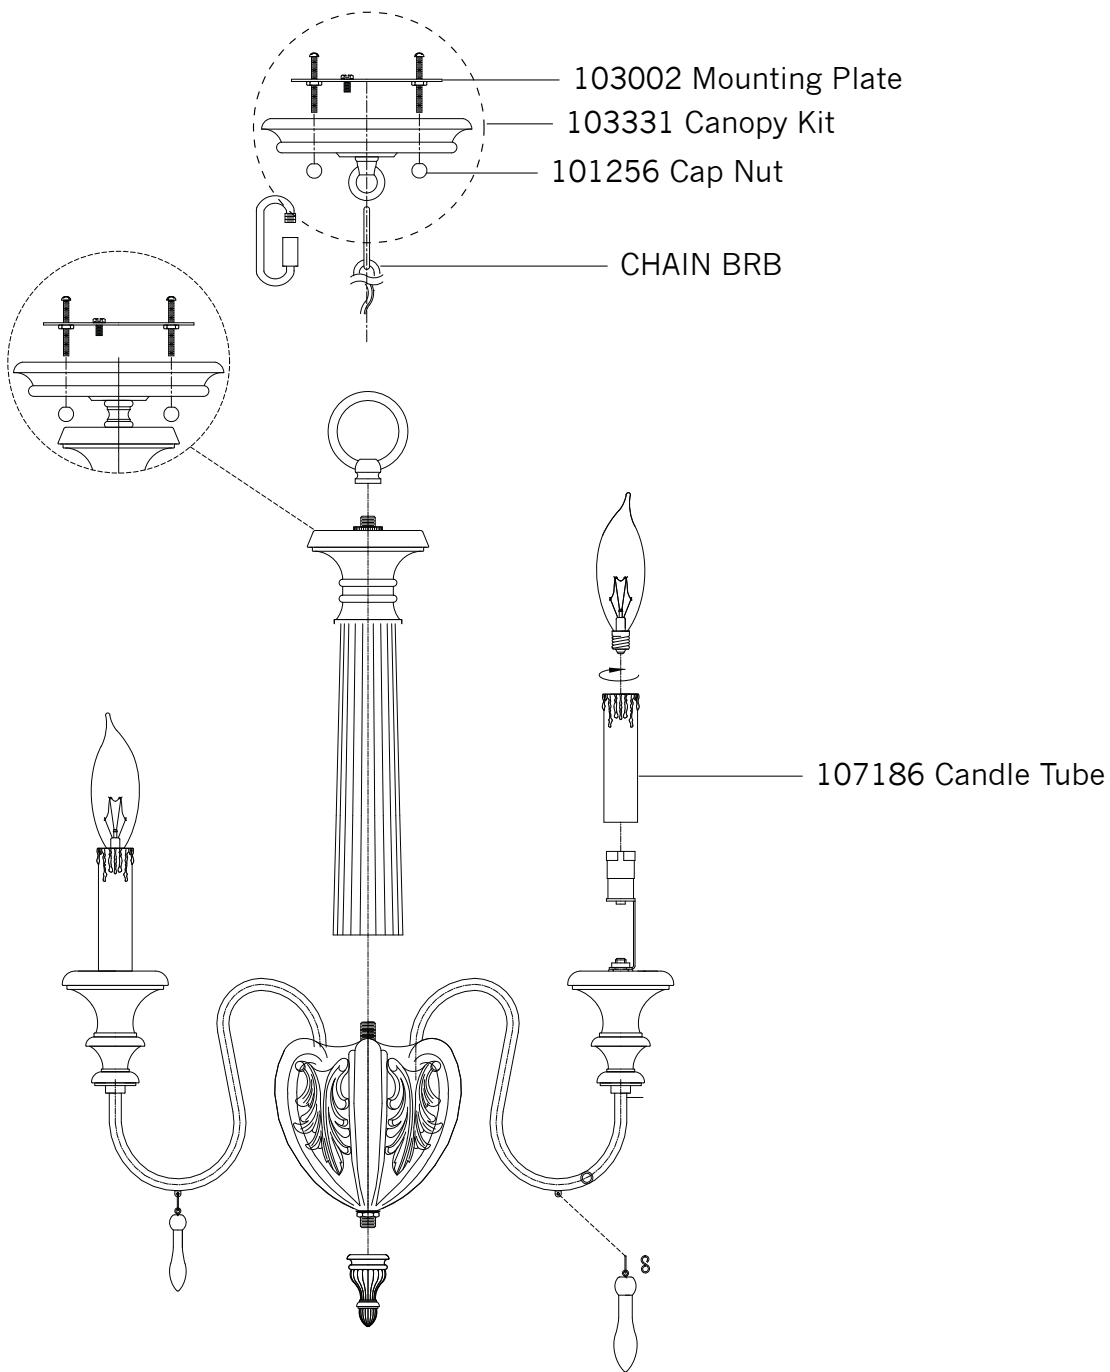

Replacement Parts For **F2735/3** 12/2011

Qty.	Part #	Description
	103002	Mounting Plate
	103331	Canopy Kit
	CHAIN BRB	Chain
	107186	Candle Tube
	101256	Cap Nut