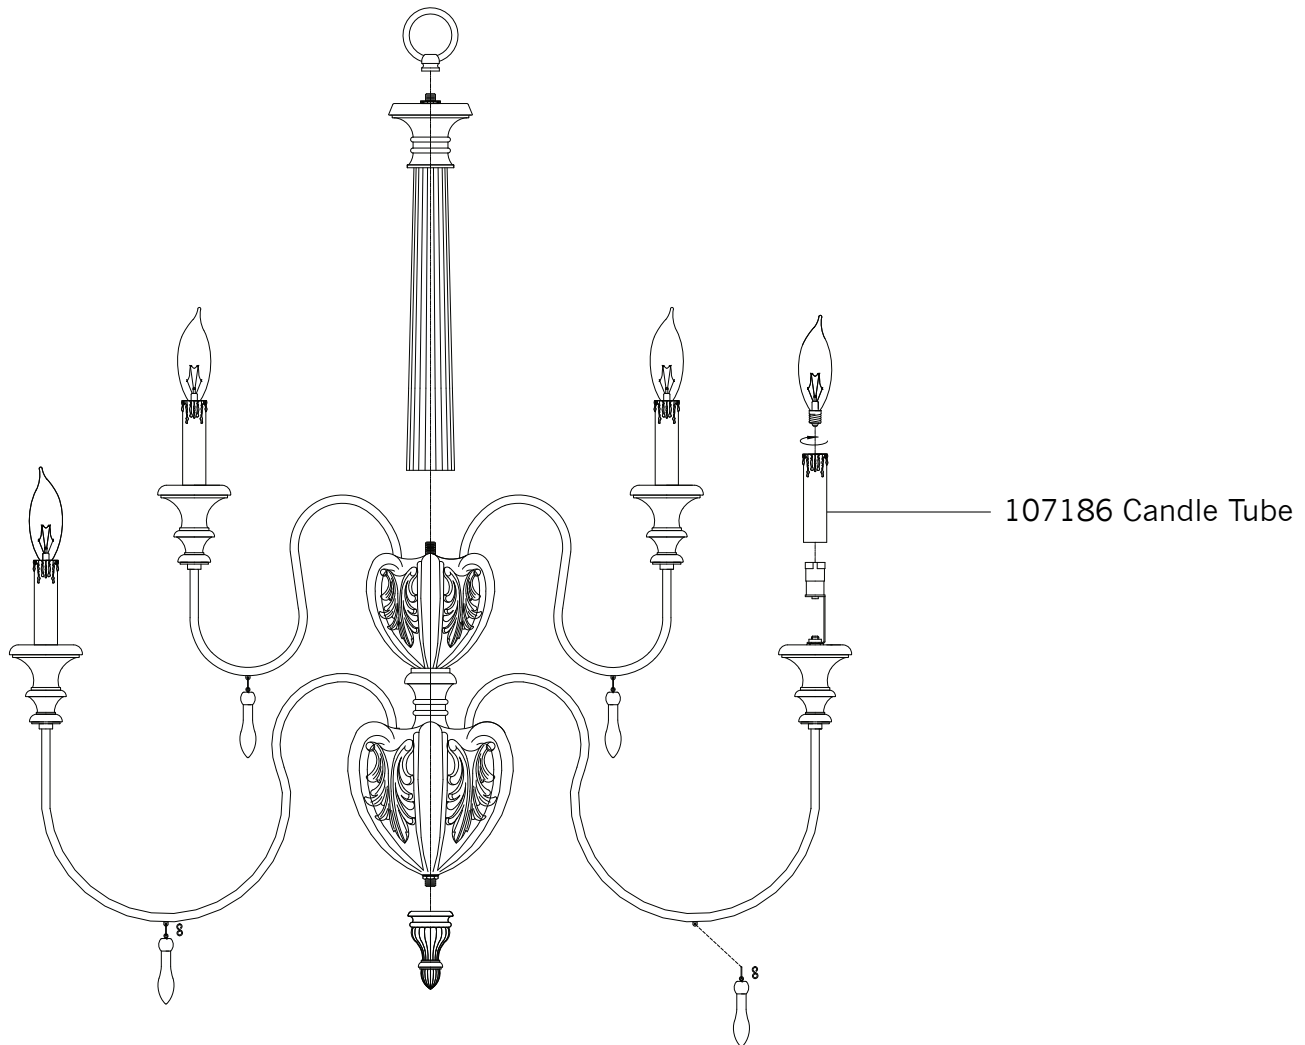

Replacement Parts For **F2734/6+3** 12/2011

Qty.	Part #	Description
	103002	Mounting Plate
	103330	Canopy Kit
	CHAIN BRB	Chain
	107186	Candle Tube