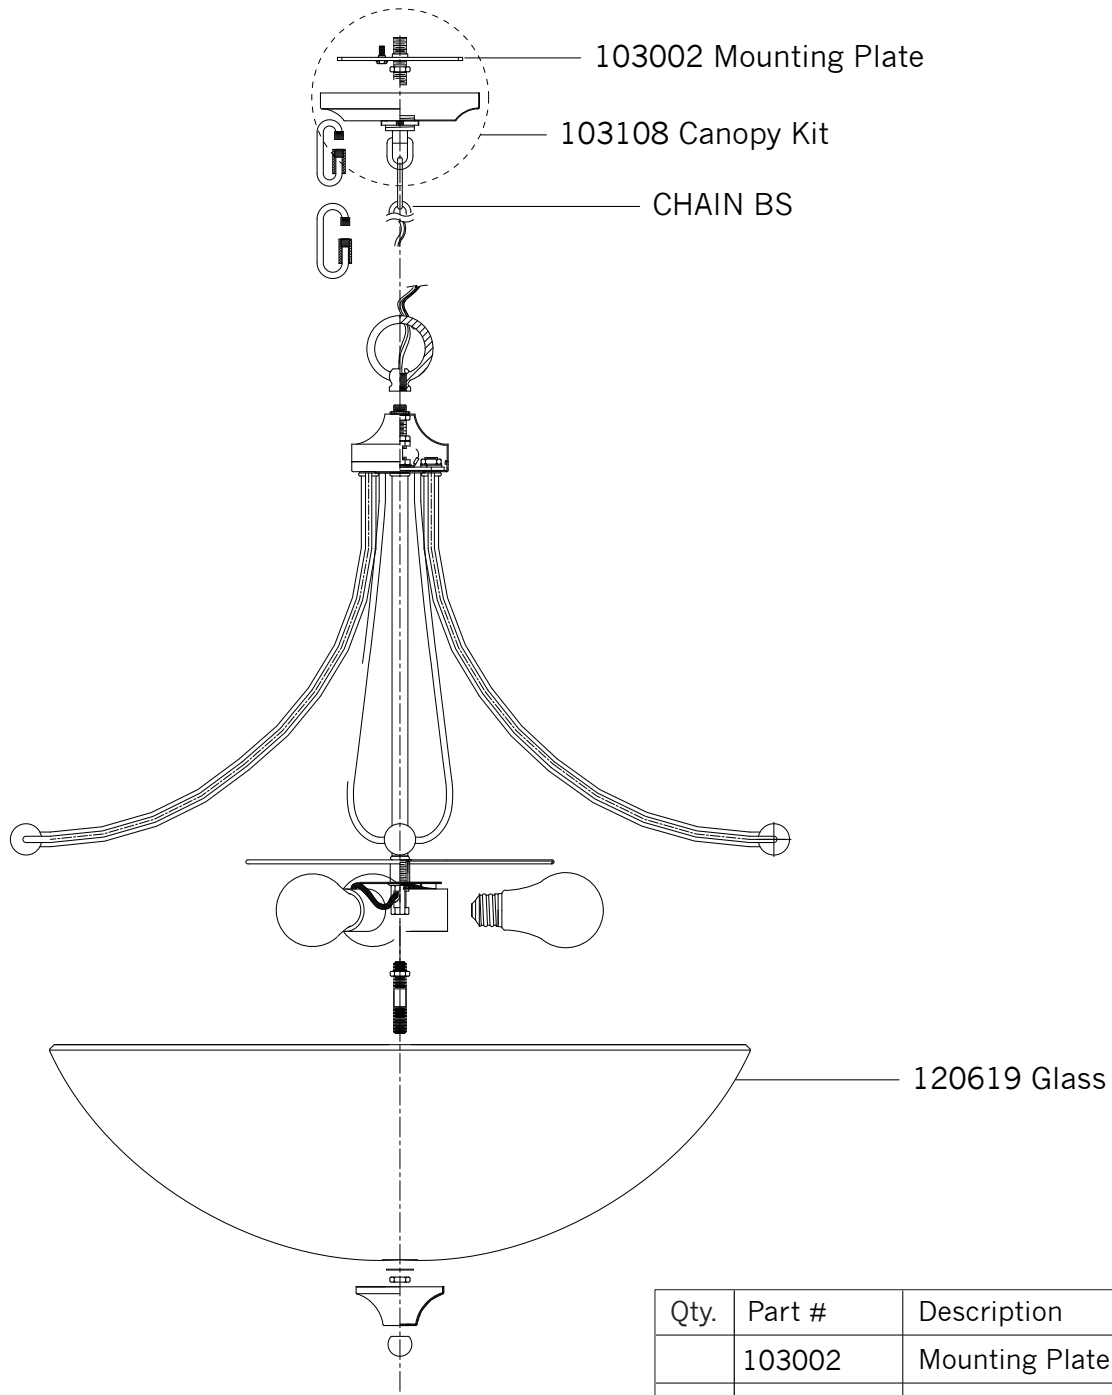

Replacement Parts For **F2732/3** 12/2011

| Qty. | Part # | Description |
|------|----------|----------------|
| | 103002 | Mounting Plate |
| | 103108 | Canopy Kit |
| | CHAIN BS | Chain |
| | 120619 | Glass |