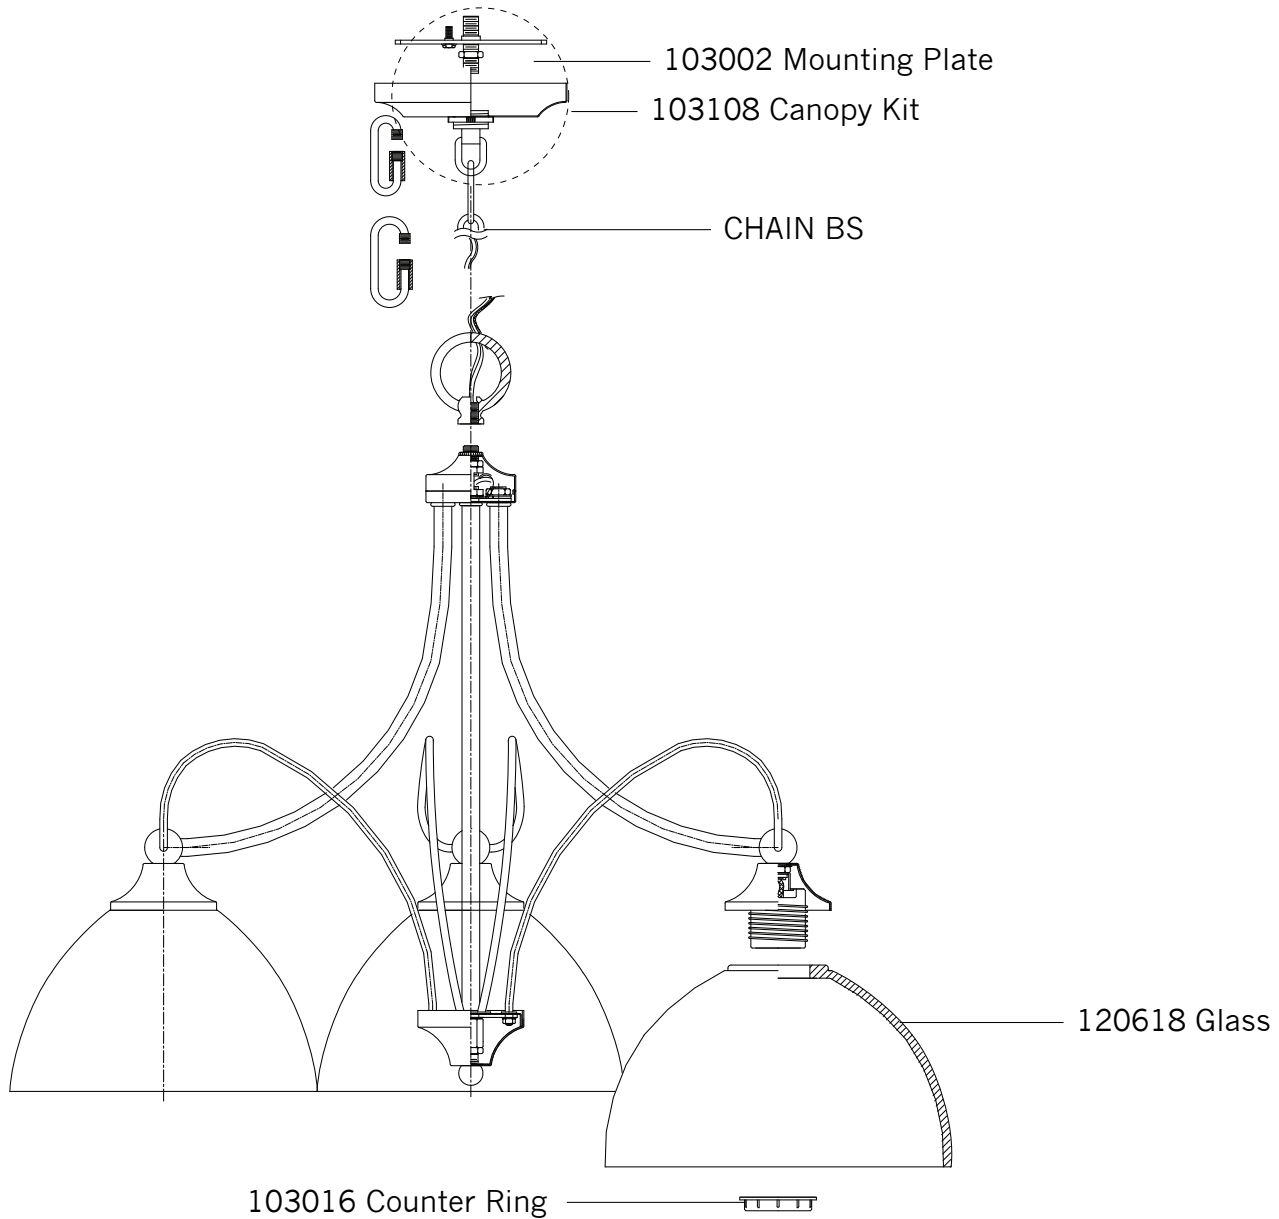

# Replacement Parts For **F2731/3** 12/2011

Qty.	Part #	Description
	103002	Mounting Plate
	103108	Canopy Kit
	CHAIN BS	Chain
	120618	Glass
	103016	Counter Ring