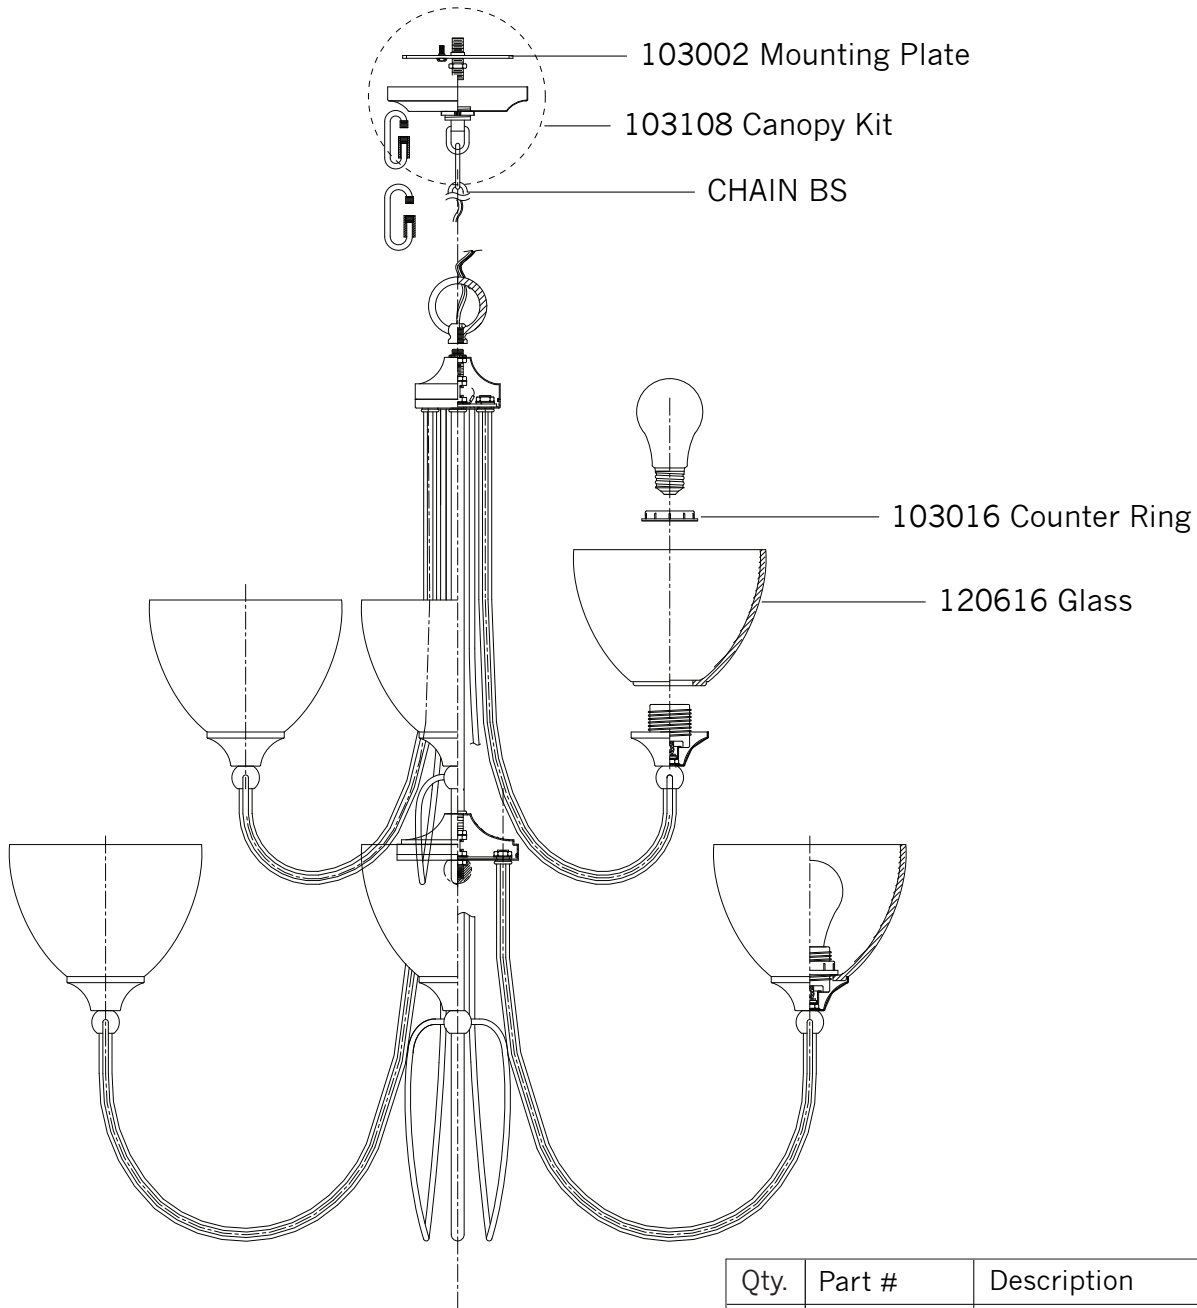

Replacement Parts For

F2729/6+3

12/2011

Qty.	Part #	Description
	103002	Mounting Plate
	103108	Canopy Kit
	CHAIN BS	Chain
	120616	Glass
	103016	Counter Ring