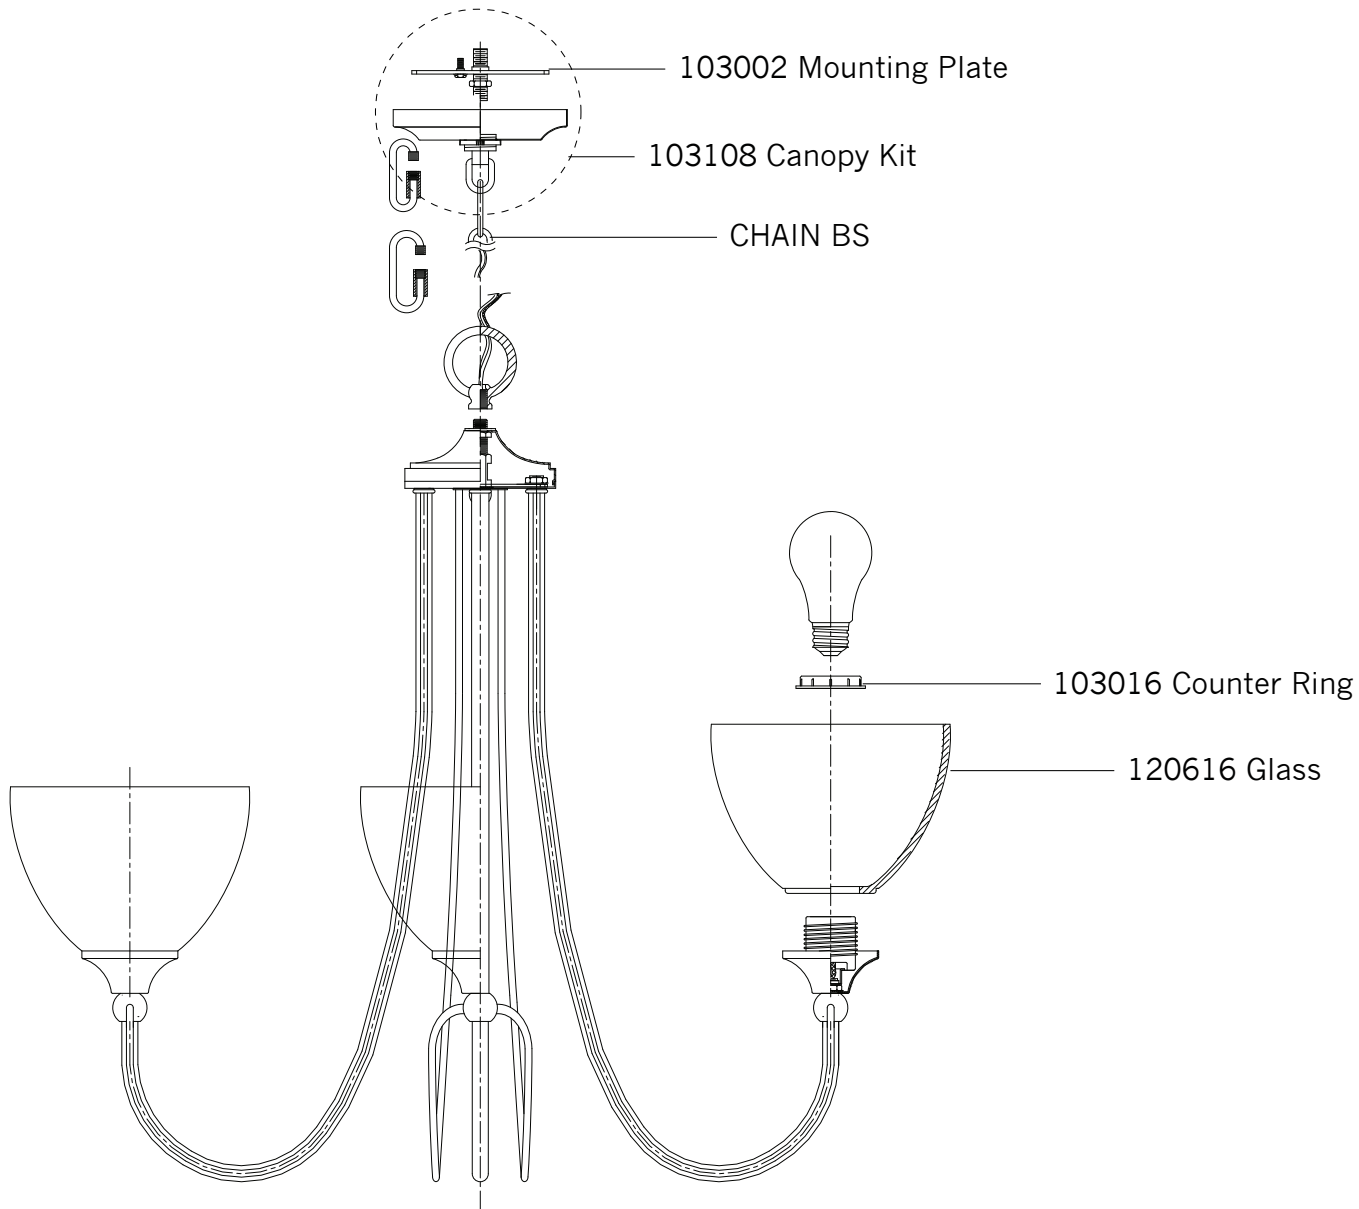

Replacement Parts For **F2728/5** 12/2011

Qty.	Part #	Description
	103002	Mounting Plate
	103108	Canopy Kit
	CHAIN BS	Chain
	120616	Glass
	103016	Counter Ring