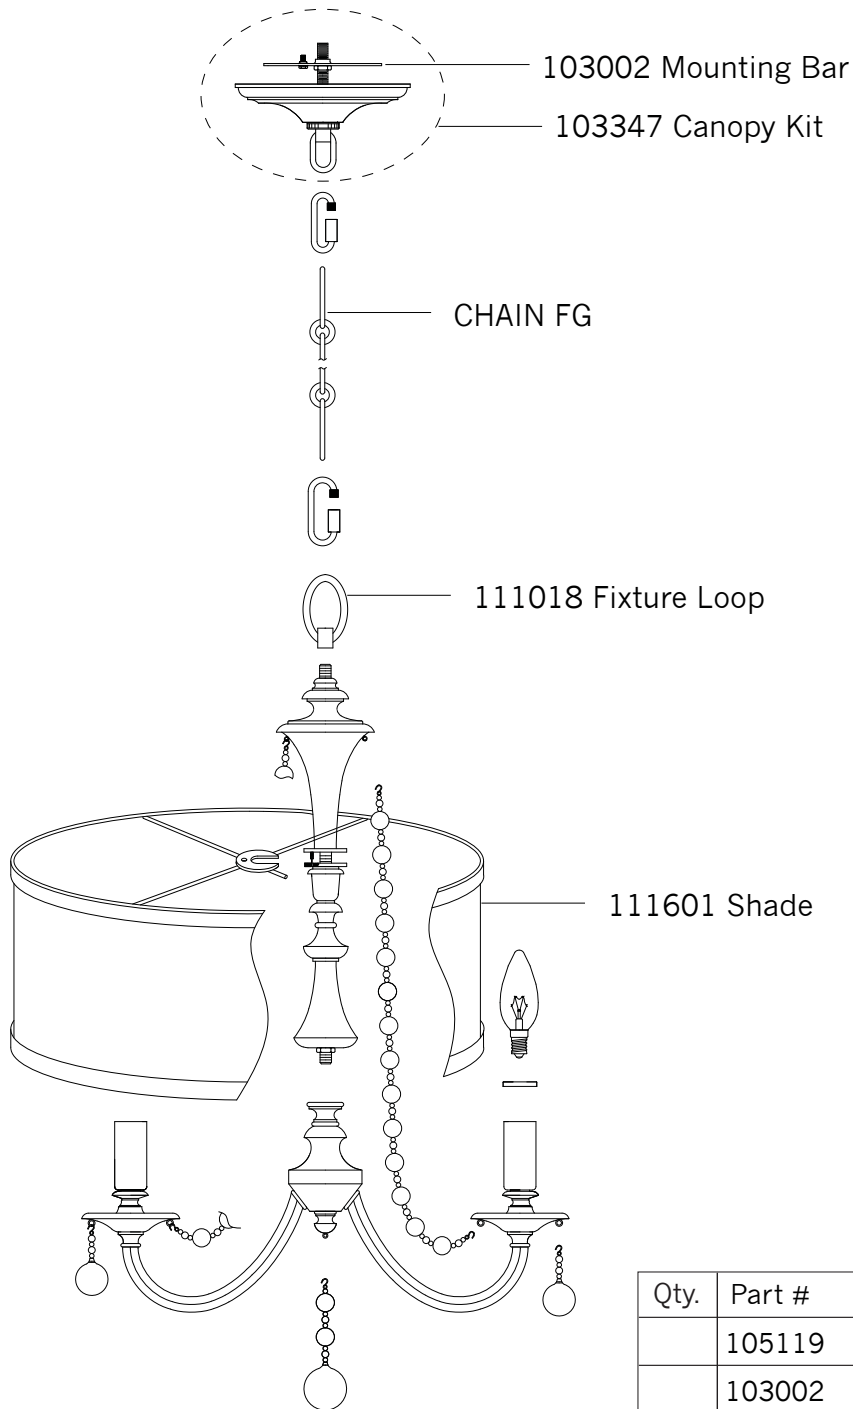

Replacement Parts For **F2727/4** 12/2011

Qty.	Part #	Description
	105119	Full Crystal Kit
	103002	Mounting Plate
	103347	Canopy Kit
	CHAIN FG	Chain
	111601	Shade
	111018	Fixture Loop