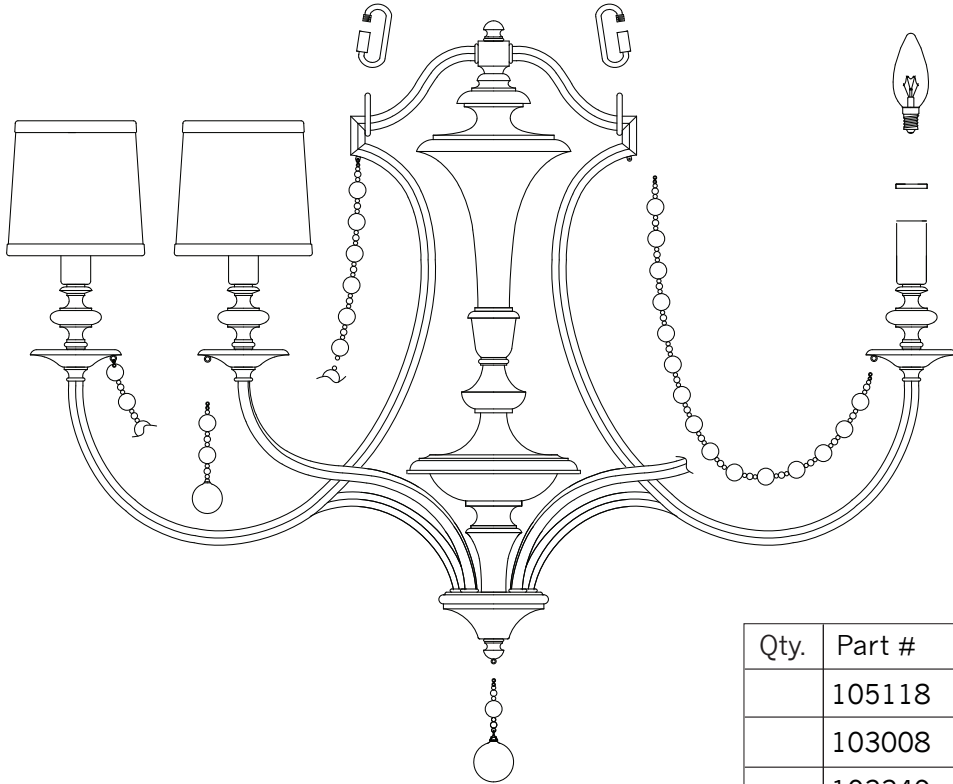

Replacement Parts For **F2726/6** 12/2011

Qty.	Part #	Description
	105118	Full Crystal Kit
	103008	Mounting Plate
	103349	Canopy Kit
	CHAIN FG	Chain
	111600	Shade