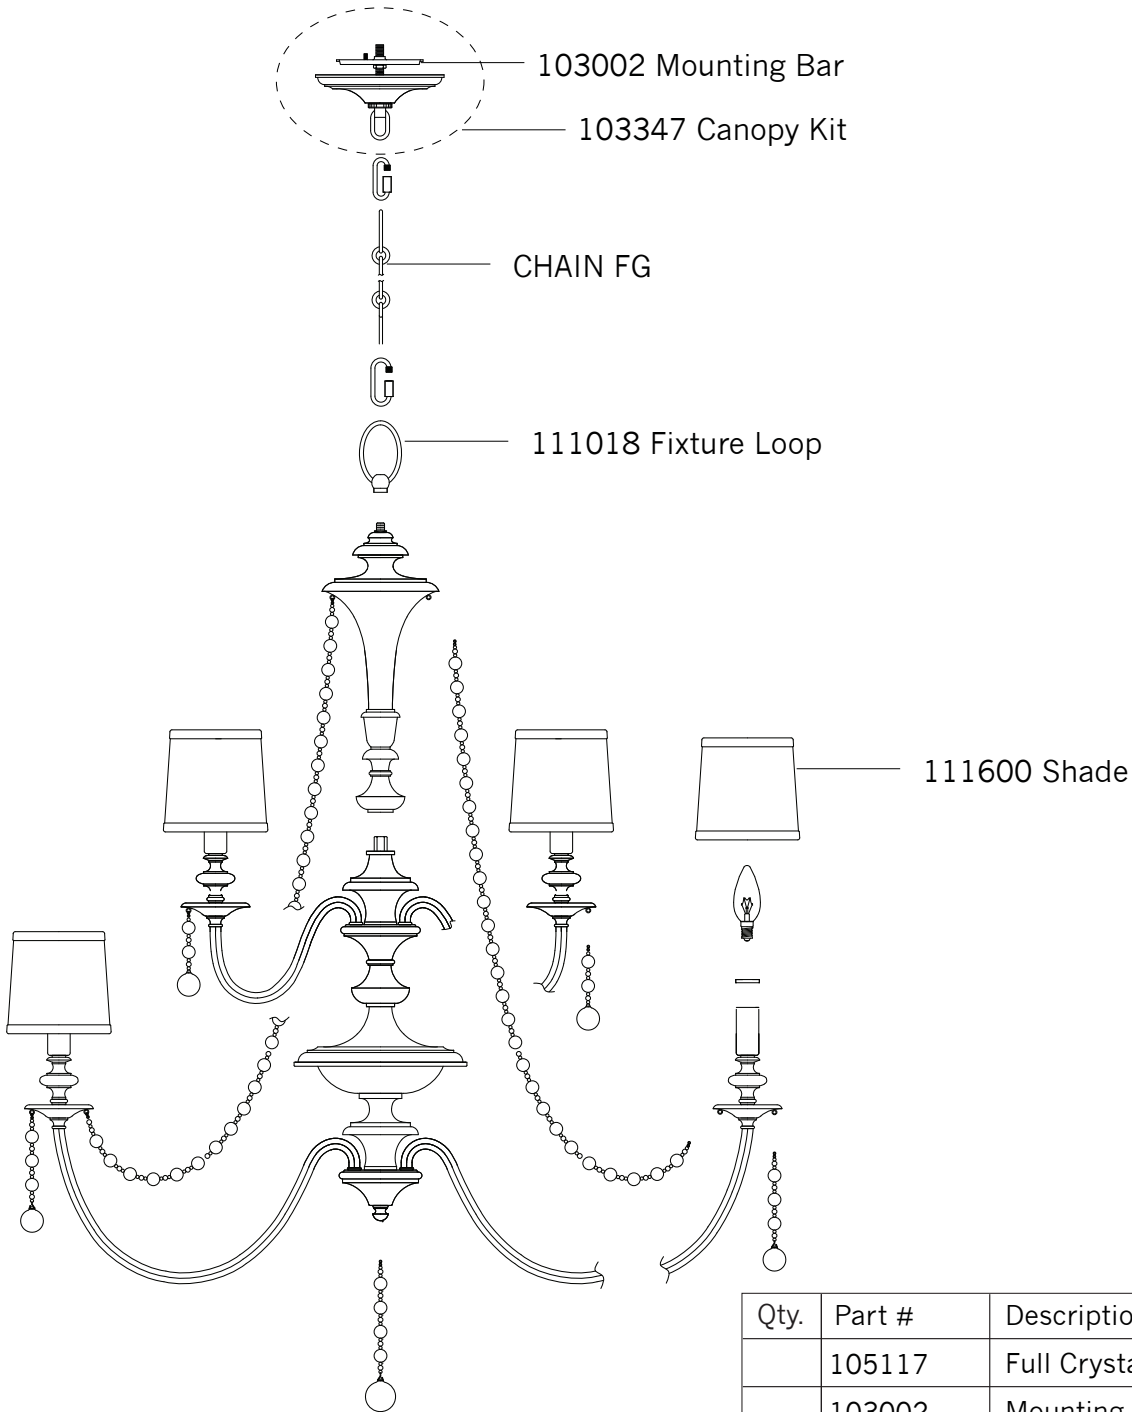

# Replacement Parts For **F2725/6+3** 12/2011

Qty.	Part #	Description
	105117	Full Crystal Kit
	103002	Mounting Bar
	103347	Canopy Kit
	CHAIN FG	Chain
	111018	Fixture Loop
	111600	Shade