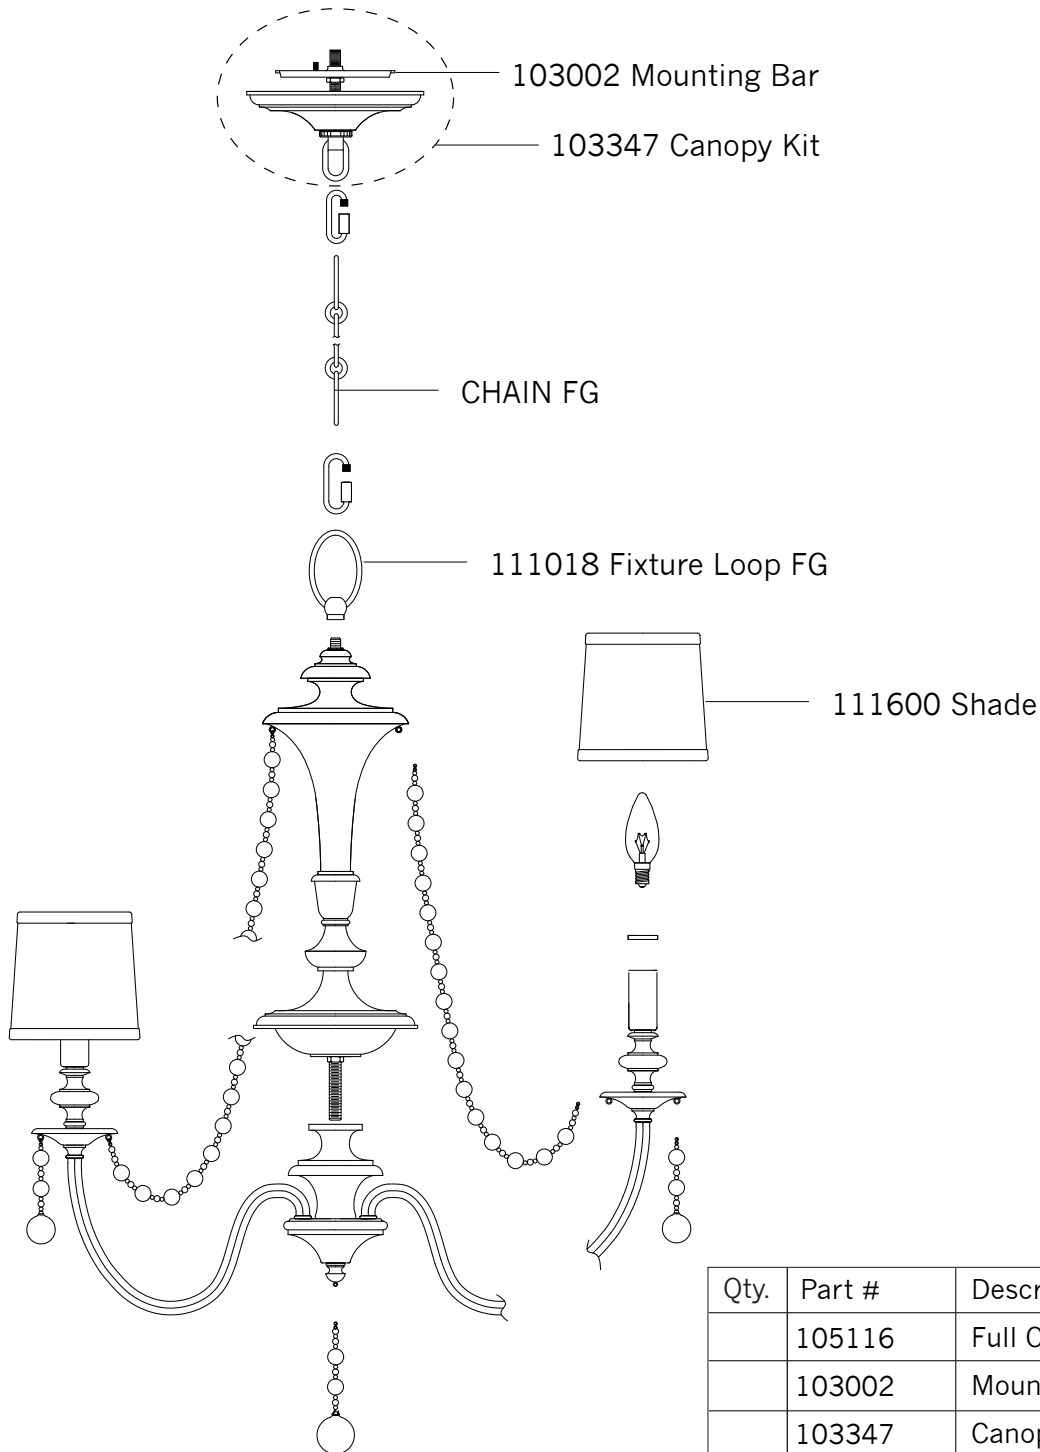

Replacement Parts For **F2724/5** 12/2011

Qty.	Part #	Description
	105116	Full Crystal Kit
	103002	Mounting Bar
	103347	Canopy Kit
	CHAIN FG	Chain
	111018	Fixture Loop FG
	111600	Shade