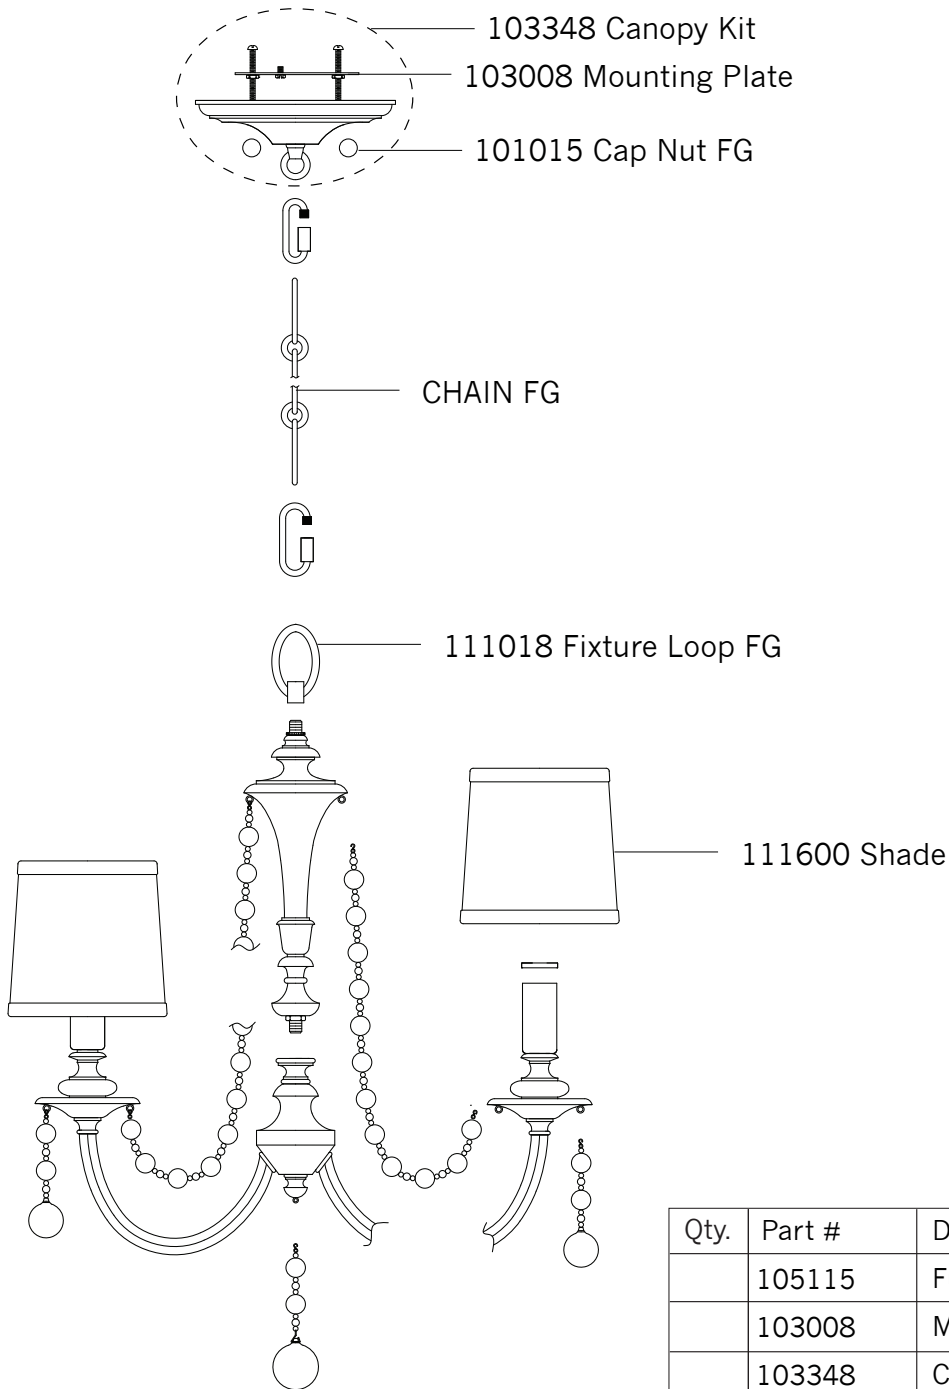

Replacement Parts For **F2723/3** 12/2011

Qty.	Part #	Description
	105115	Full Crystal Kit
	103008	Mounting Plate
	103348	Canopy Kit
	CHAIN FG	Chain
	111018	Fixture Loop FG
	111600	Shade
	101015	Cap Nut FG