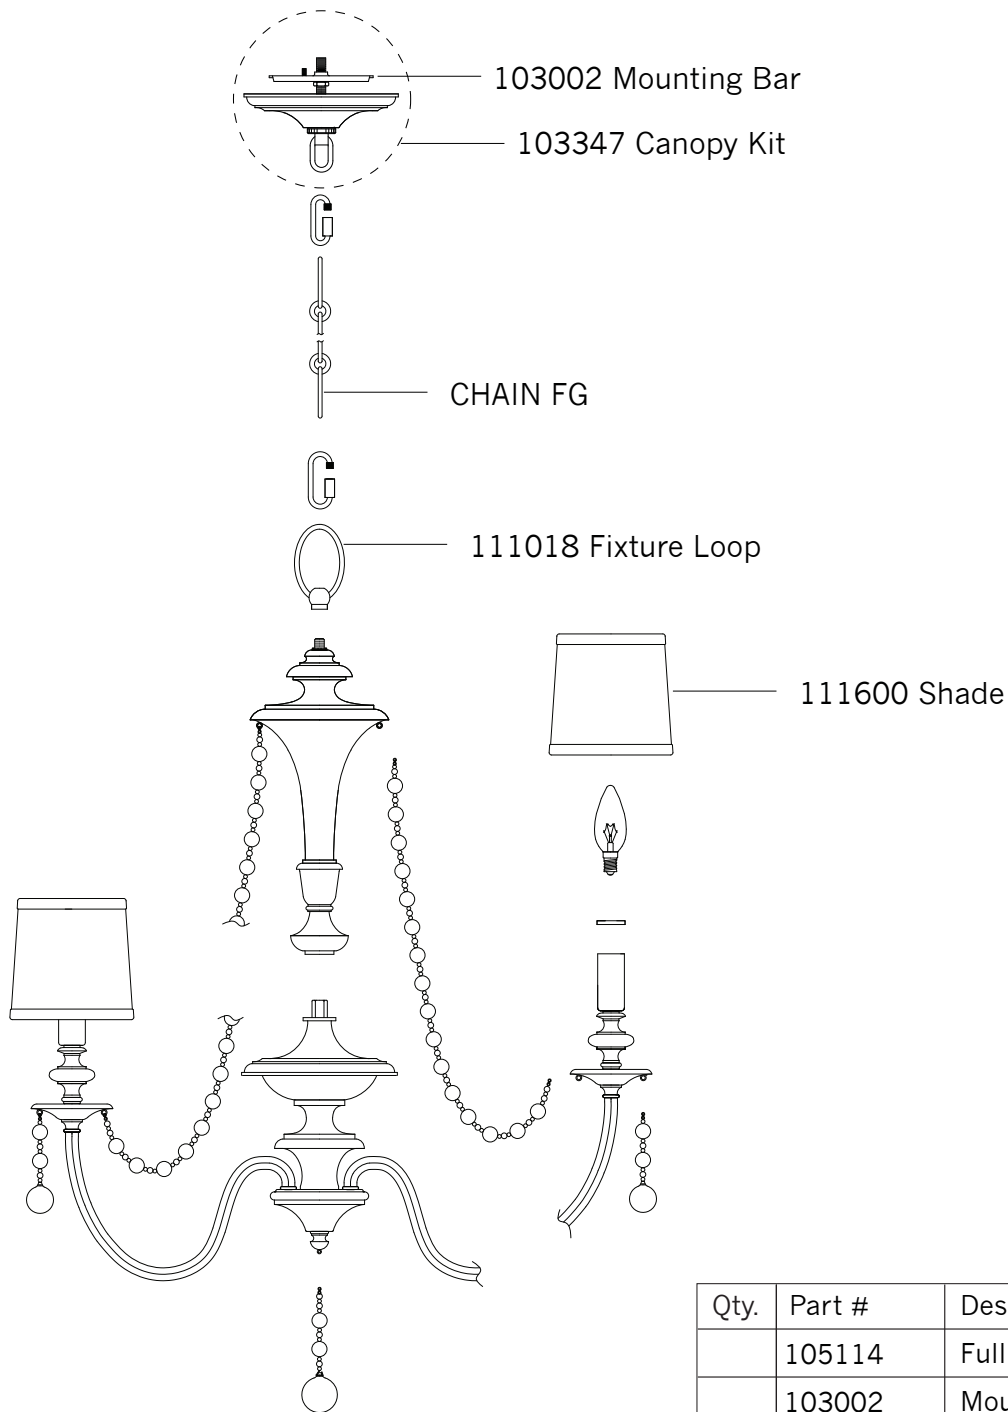

# Replacement Parts For **F2722/6** 12/2011

Qty.	Part #	Description
	105114	Full Crystal Kit
	103002	Mounting Bar
	103347	Canopy Kit
	CHAIN FG	Chain
	111018	Fixture Loop
	111600	Shade