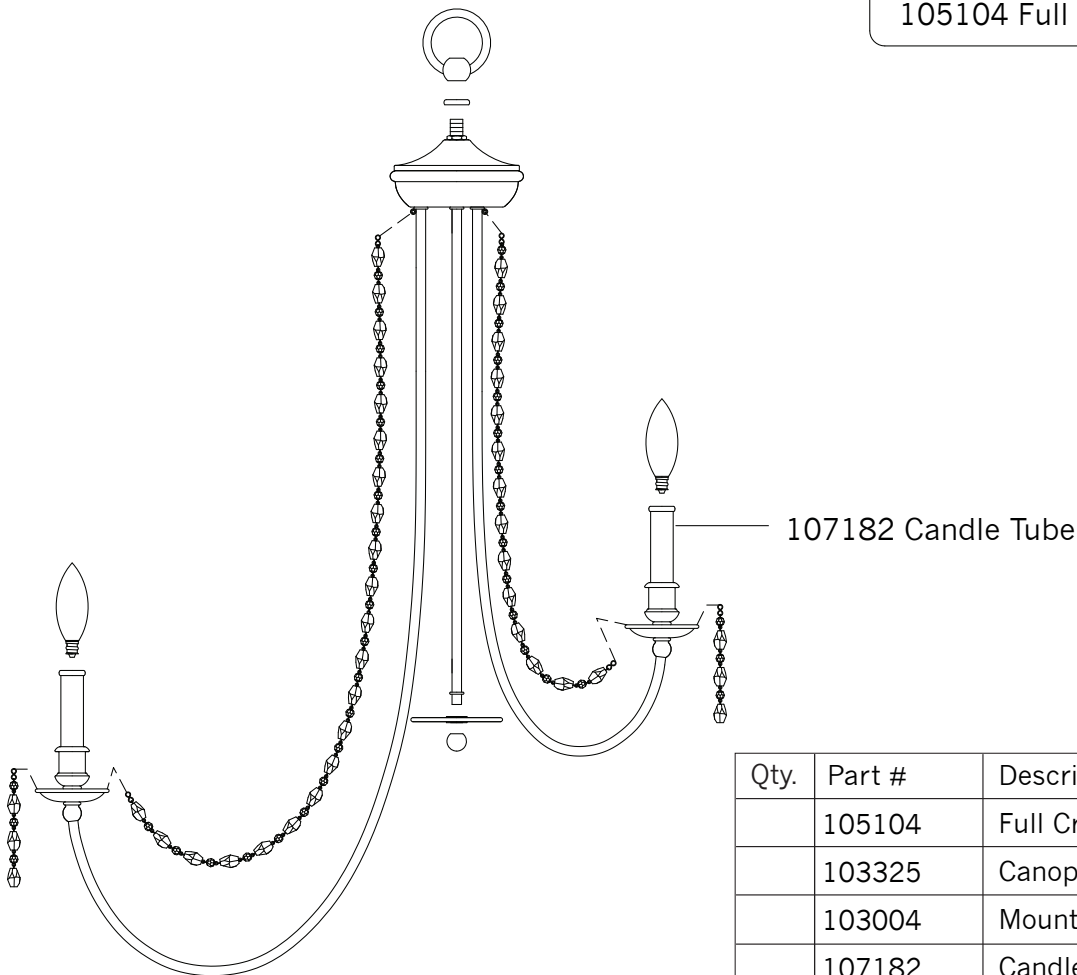

Replacement Parts For **F2711/9** 1/2012

		
x 3	x 6	x 9
105104 Full Crystal Kit		

Qty.	Part #	Description
	105104	Full Crystal Kit
	103325	Canopy Kit
	103004	Mounting Plate
	107182	Candle Tube
	CHAIN RUS	Chain