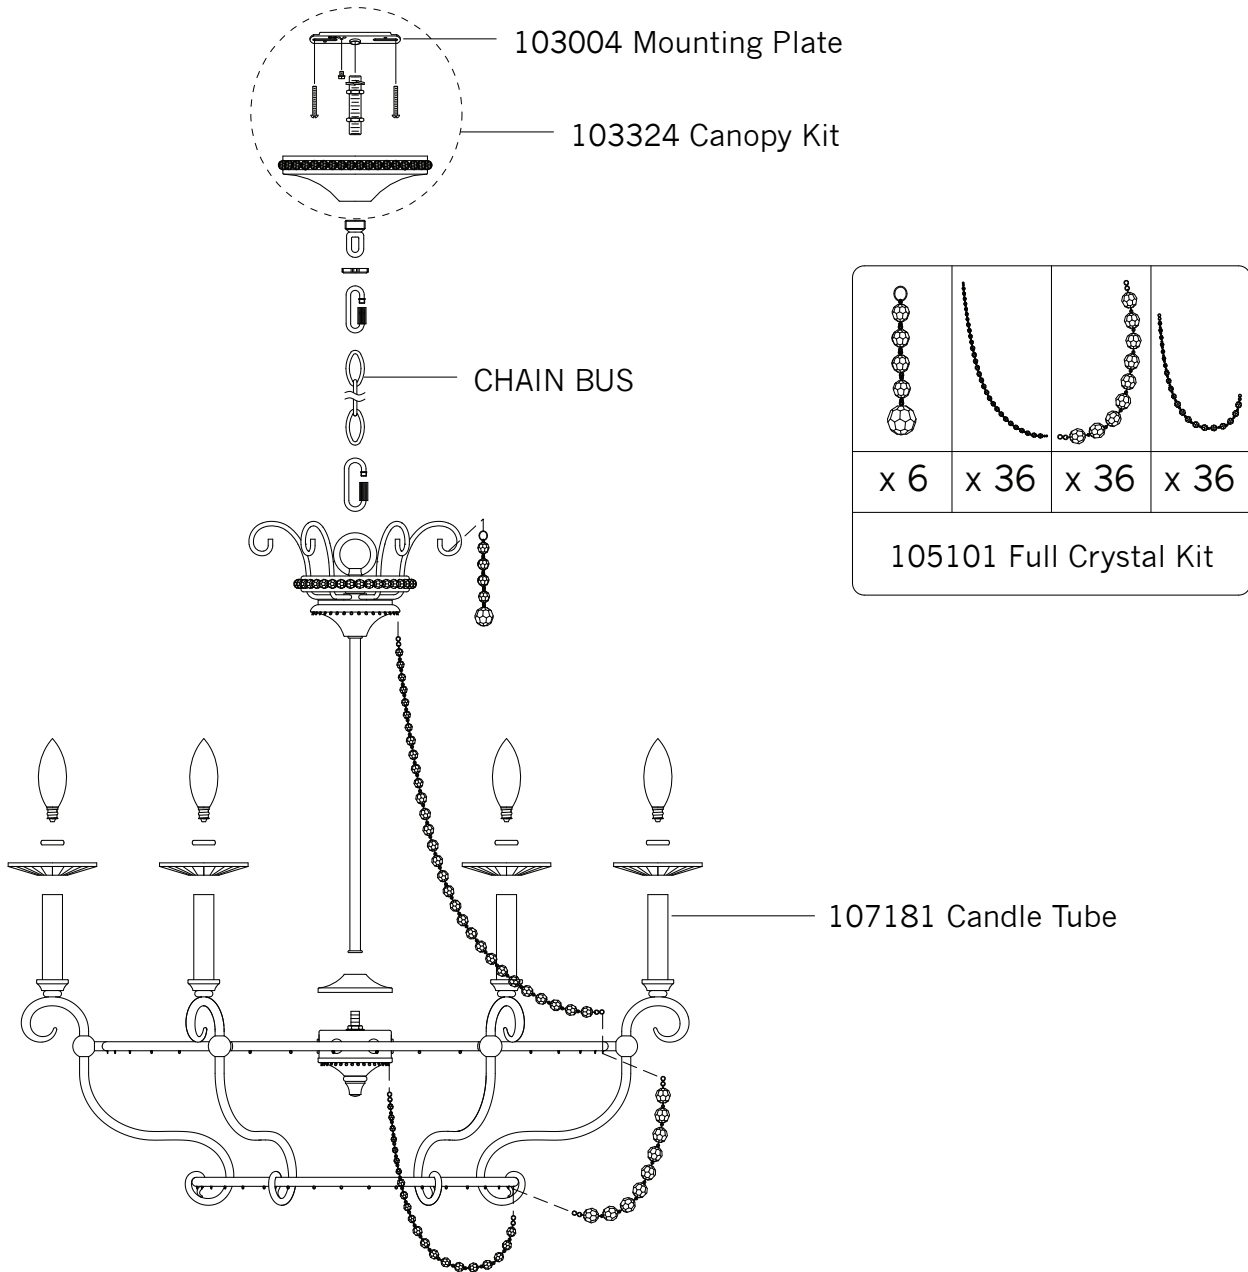

Replacement Parts For

F2708/6

1/2012

Qty.	Part #	Description
	105101	Full Crystal Kit
	103324	Canopy Kit
	103004	Mounting Plate
	107181	Candle Tube
	CHAIN BUS	Chain