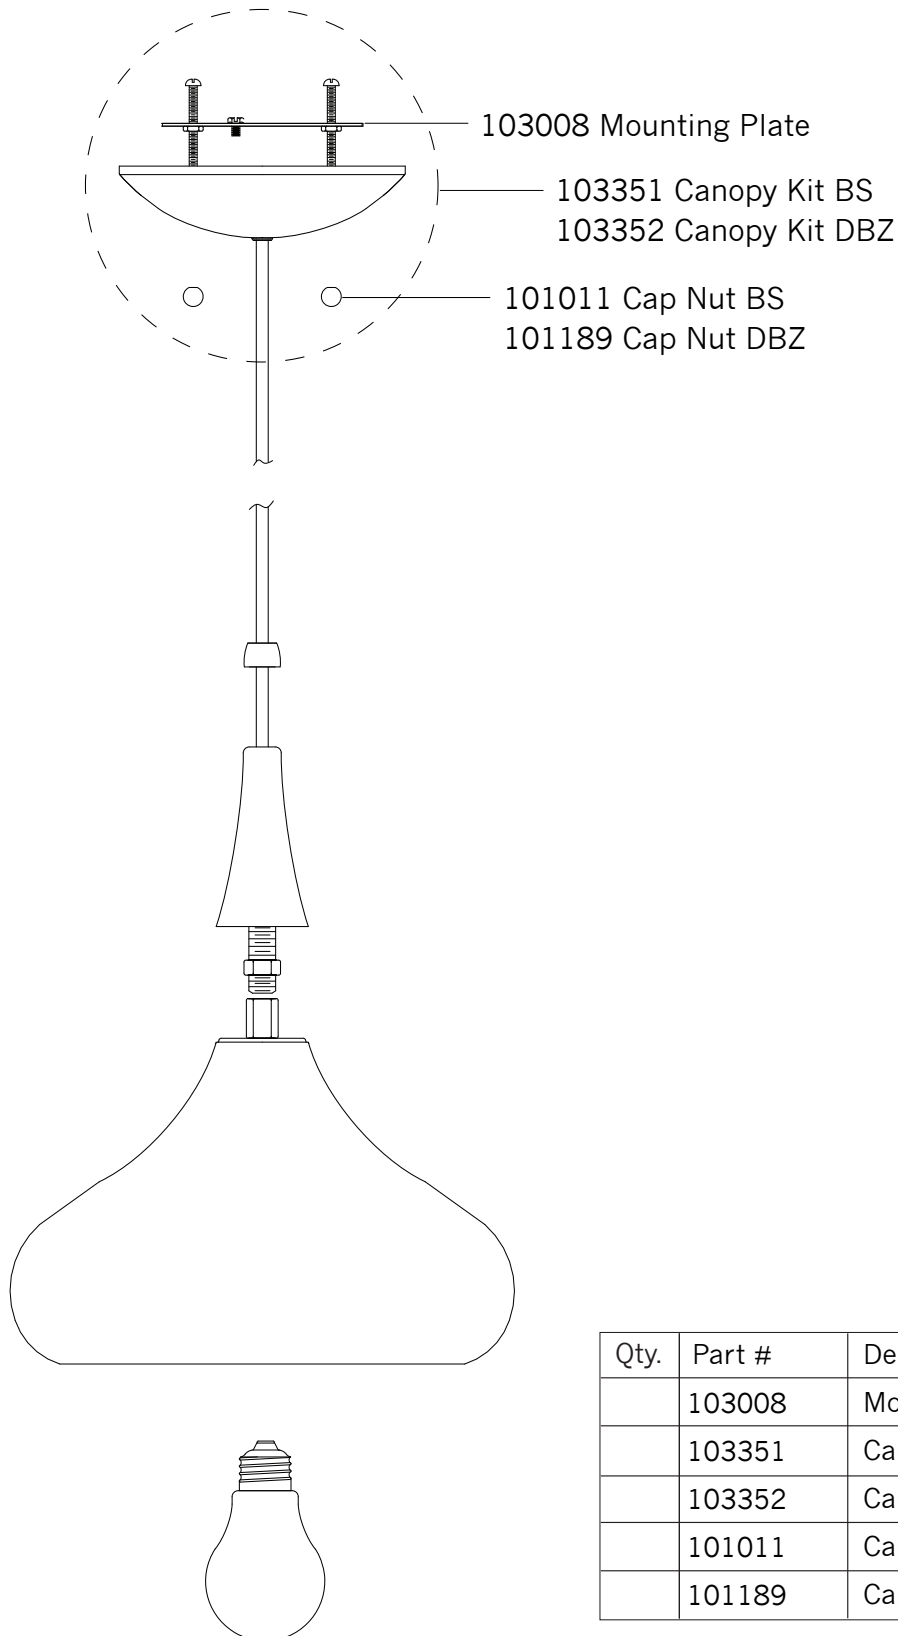

Replacement Parts For

F2706/1

12/2011

Qty.	Part #	Description
	103008	Mounting Plate
	103351	Canopy Kit BS
	103352	Canopy Kit DBZ
	101011	Cap Nut BS
	101189	Cap Nut DBZ