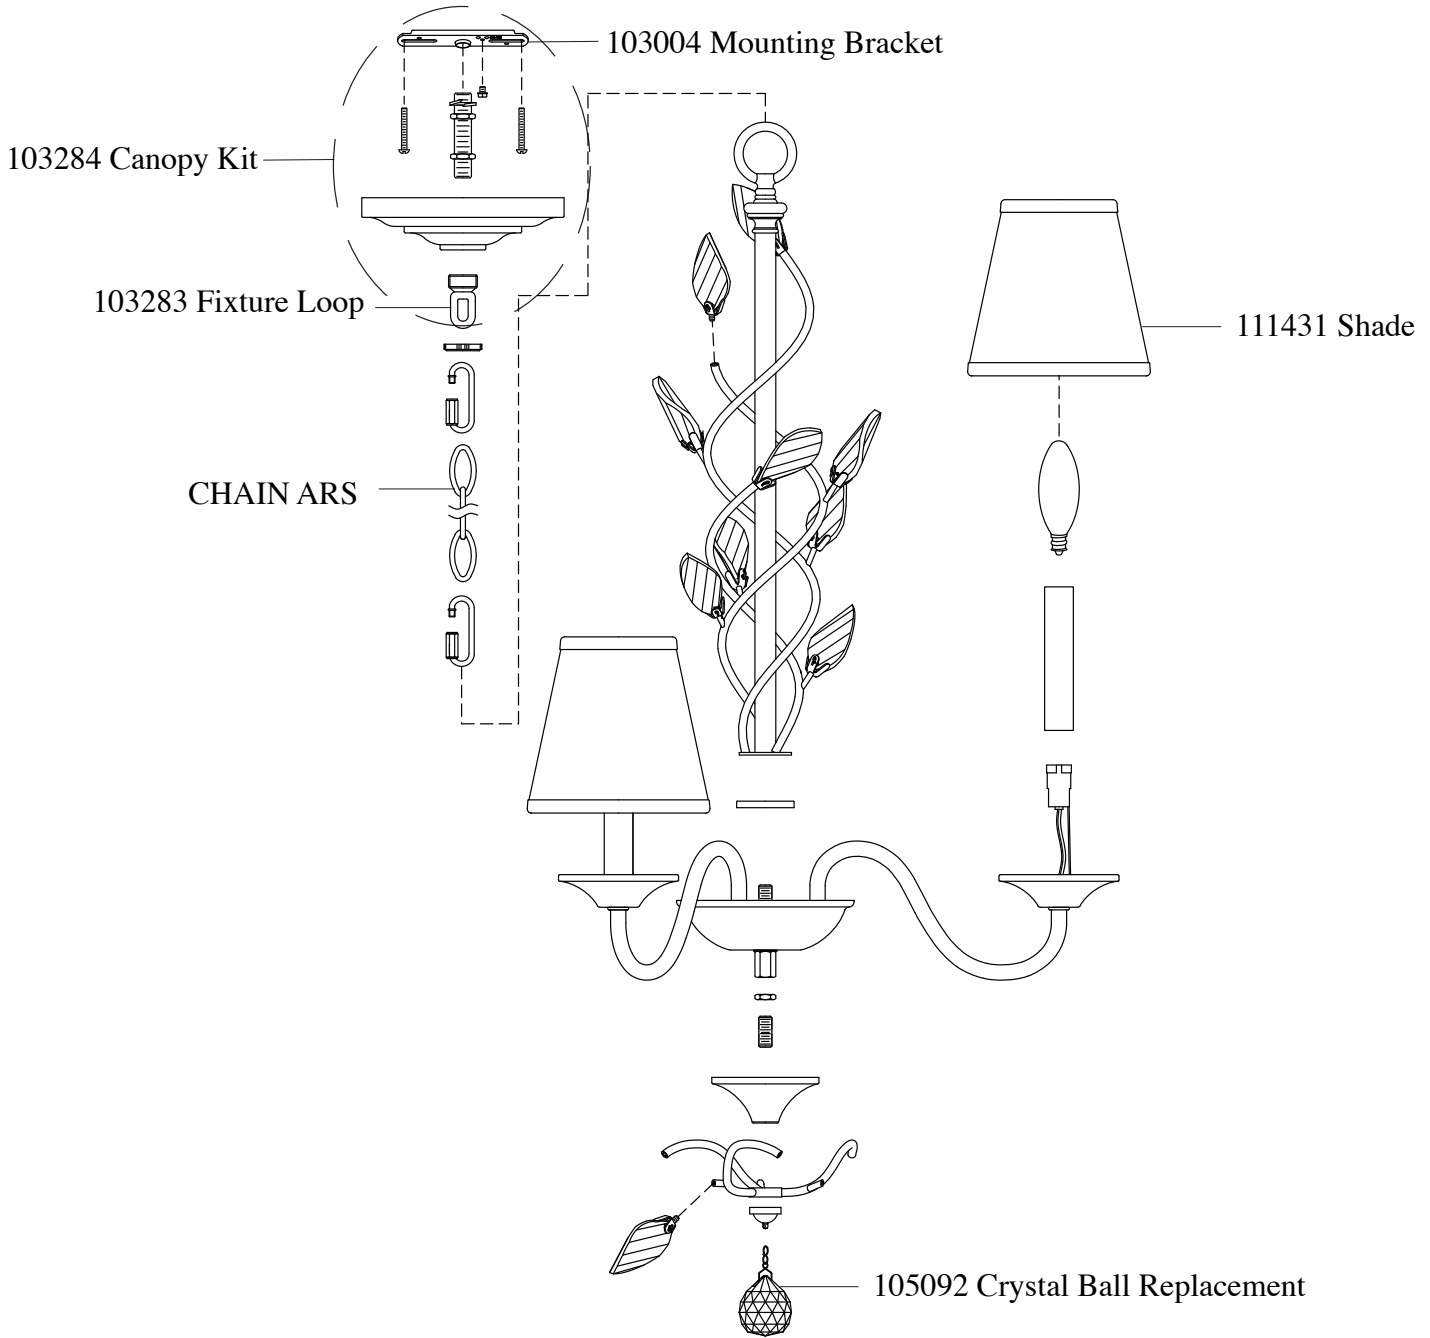

Replacement Parts For

F2695/3 5/11

Qty.	Part #	Description
	103004	Mounting Bracket
	CHAIN ARS	Chain
	103284	Canopy Kit
	103283	Fixture Loop
	105095	Full Crystal Set
	111431	Shade
	105092	Crystal Ball Replacement