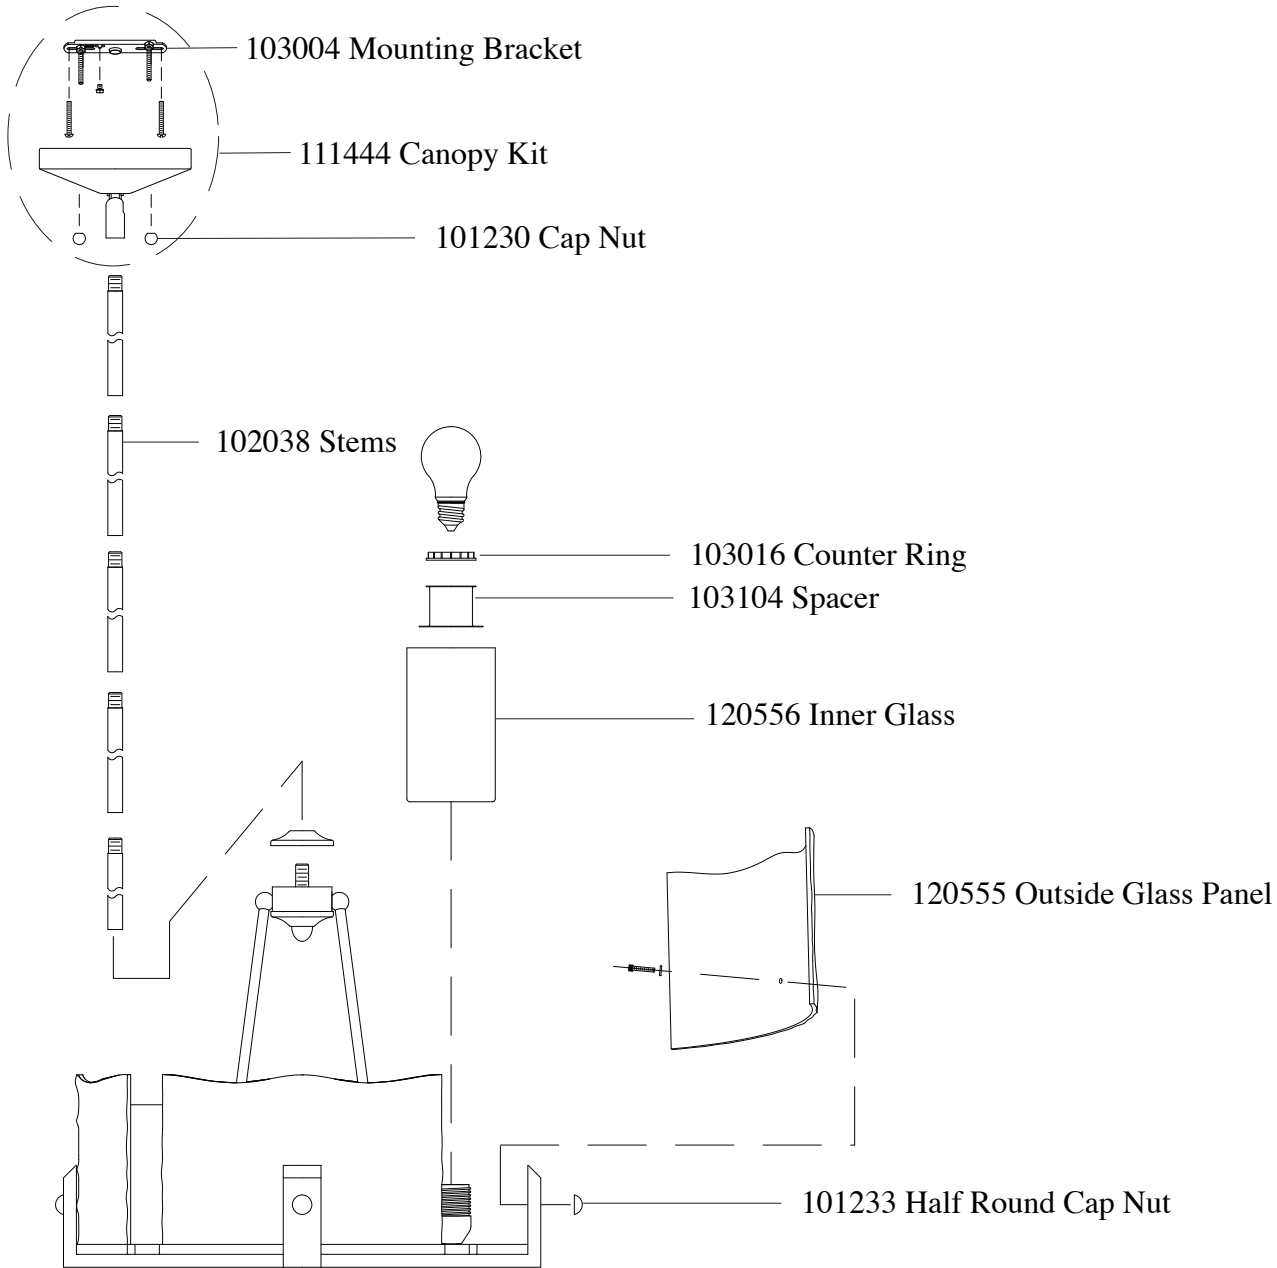

Replacement Parts For

F2691/4 5/11

Qty.	Part #	Description
	103004	Mounting Bracket
	102038	Stems
	111444	Canopy Kit
	103016	Counter Ring
	103104	Spacer
	101233	Half Round Cap Nut
	101230	Cap Nut
	120554	Inner Glass
	120555	Outside Glass Panel