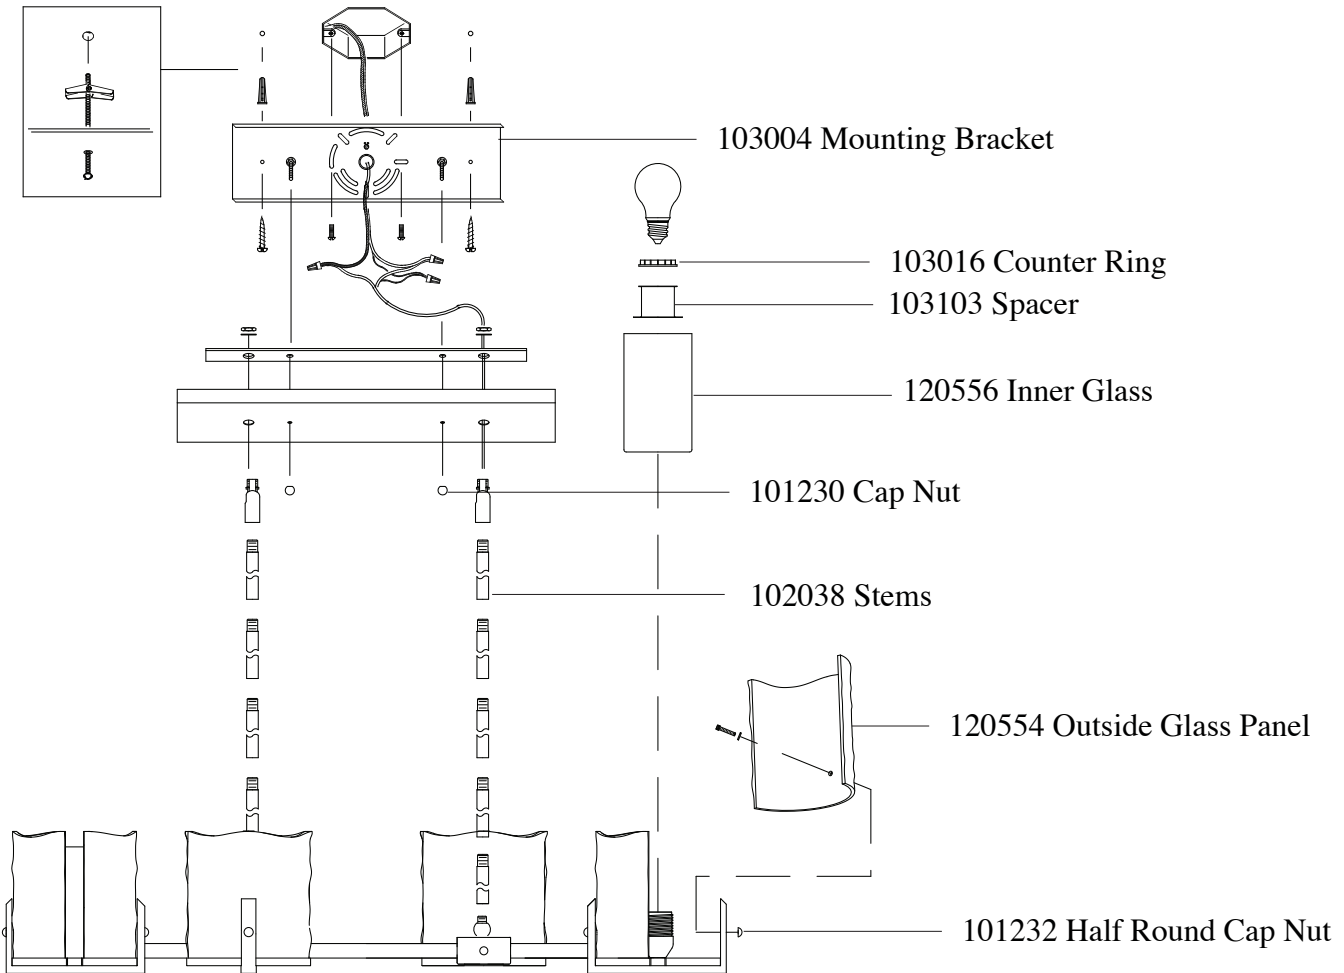

Replacement Parts For

F2690/6 5/11

Qty.	Part #	Description
	103004	Mounting Bracket
	102038	Stems
	111443	Half Round Finial
	103016	Counter Ring
	103102	Spacer
	101232	Half Round Cap Nut
	101230	Cap Nut
	120554	Inner Glass
	120556	Outside Glass Panel