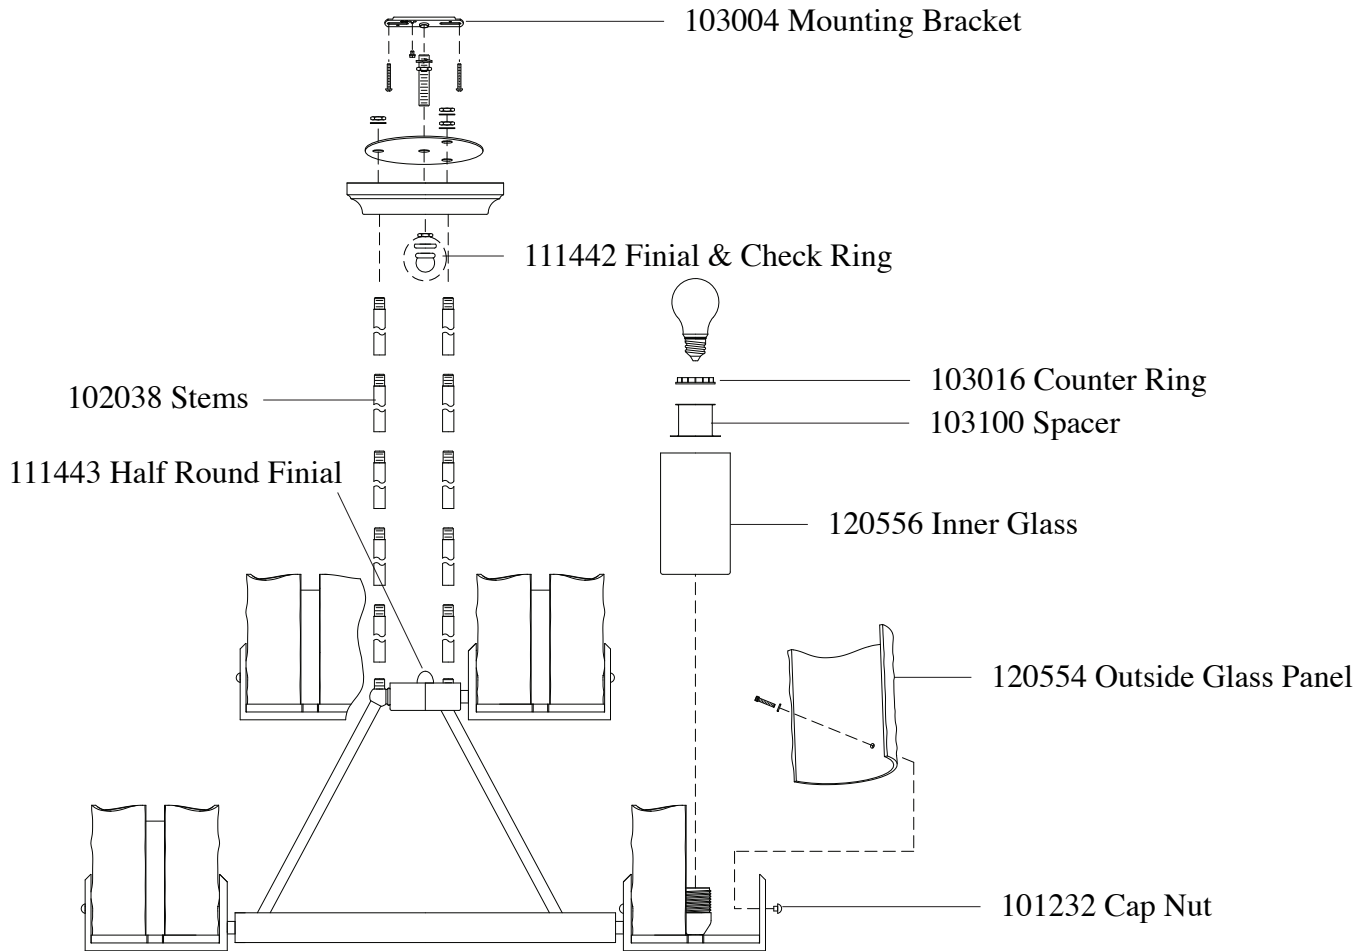

# Replacement Parts For **F2687/6+3** 5/11

Qty.	Part #	Description
	103004	Mounting Bracket
	111442	Finial & Check Ring
	102038	Stems
	111443	Half Round Finial
	103016	Counter Ring
	103100	Spacer
	101232	Cap Nut
	120554	Inner Glass
	120556	Outside Glass Panel