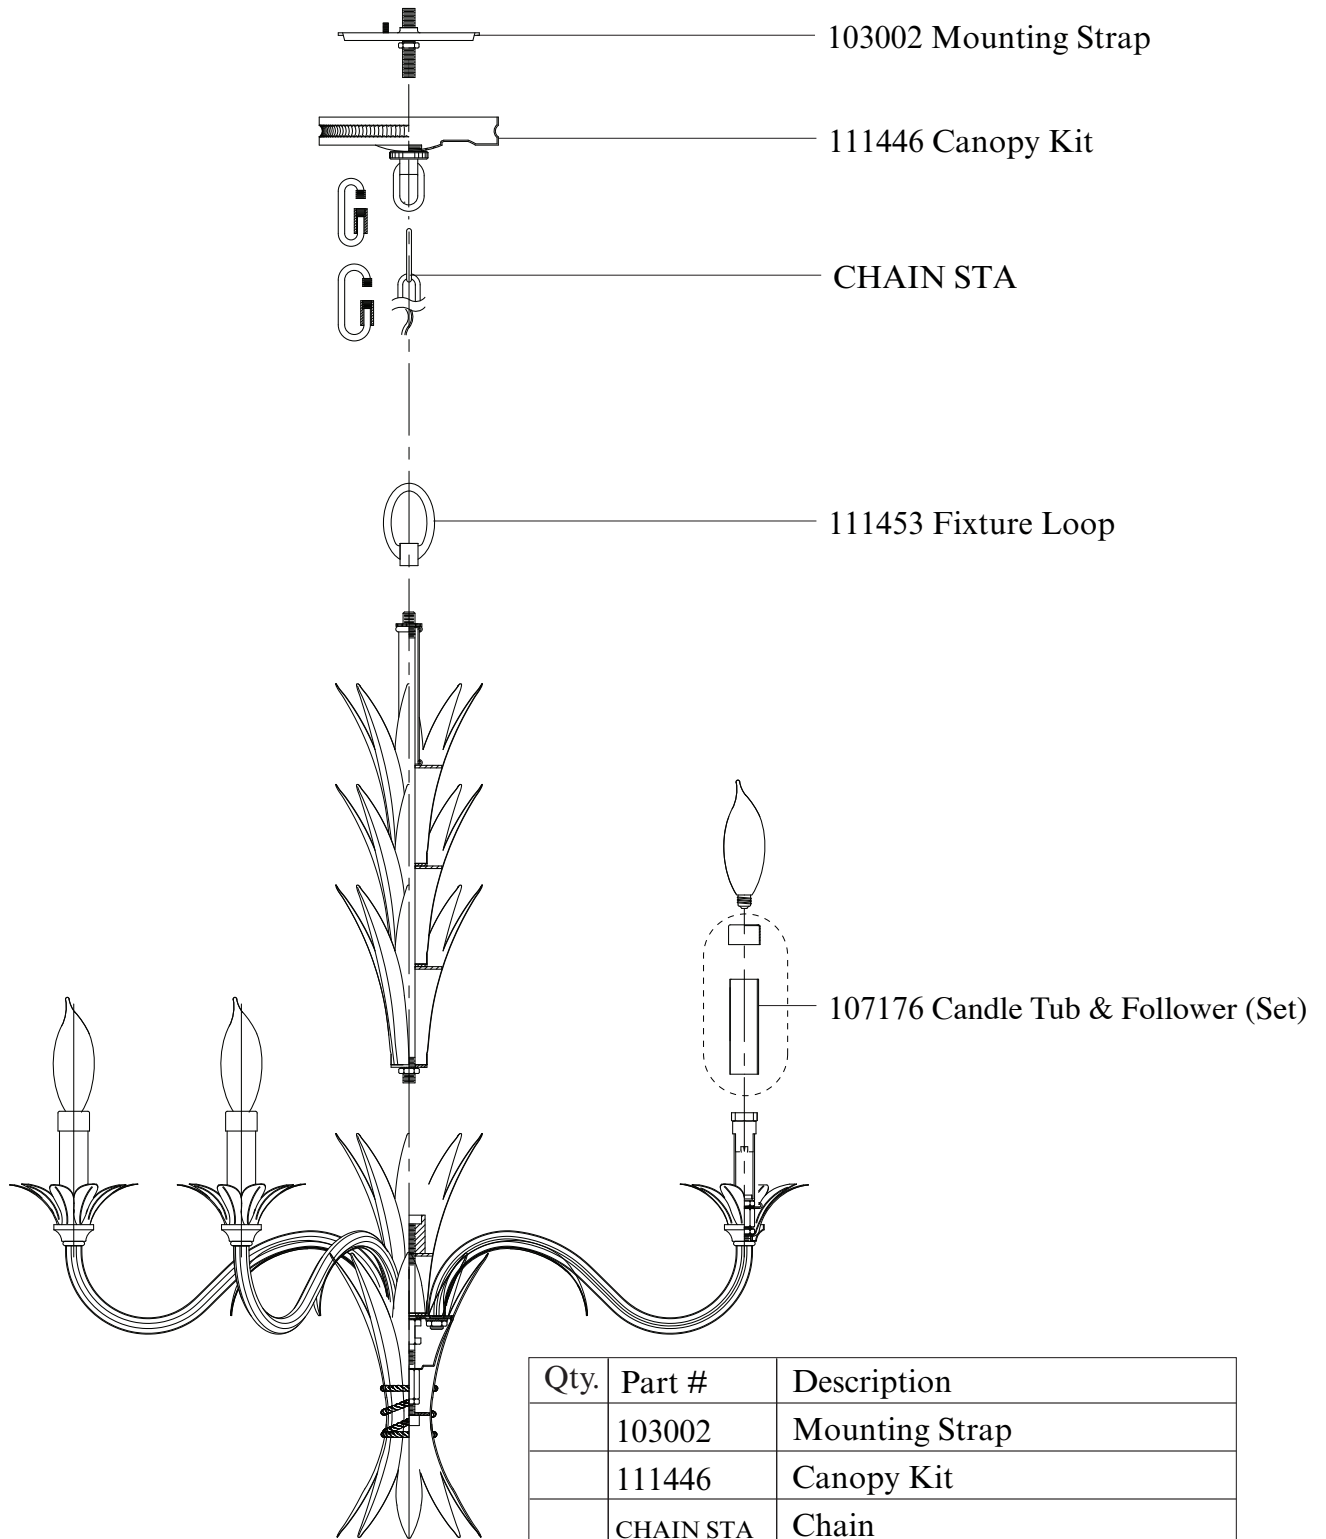

# Replacement Parts For

# F2686/6 1/12

Qty.	Part #	Description
	103002	Mounting Strap
	111446	Canopy Kit
	CHAIN STA	Chain
	111453	Fixture Loop
	107176	Candle Tub & Follower (Set)