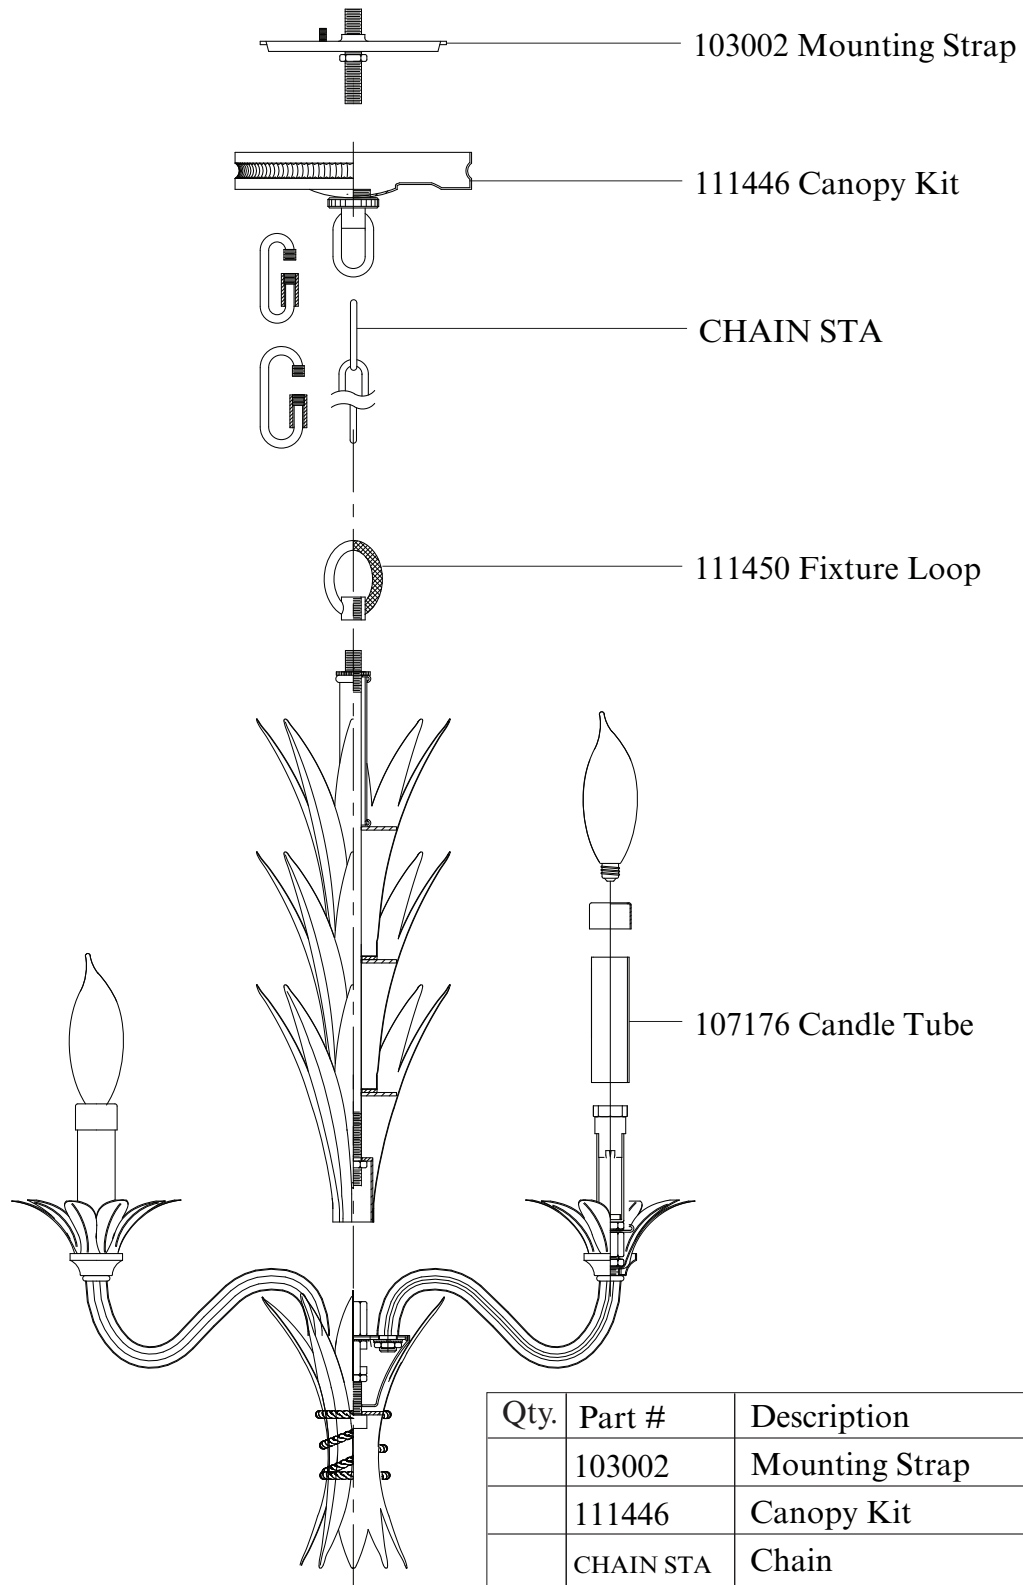

Replacement Parts For

F2685/3 4/11

Qty.	Part #	Description
	103002	Mounting Strap
	111446	Canopy Kit
	CHAIN STA	Chain
	111450	Fixture Loop
	107176	Candle Tube