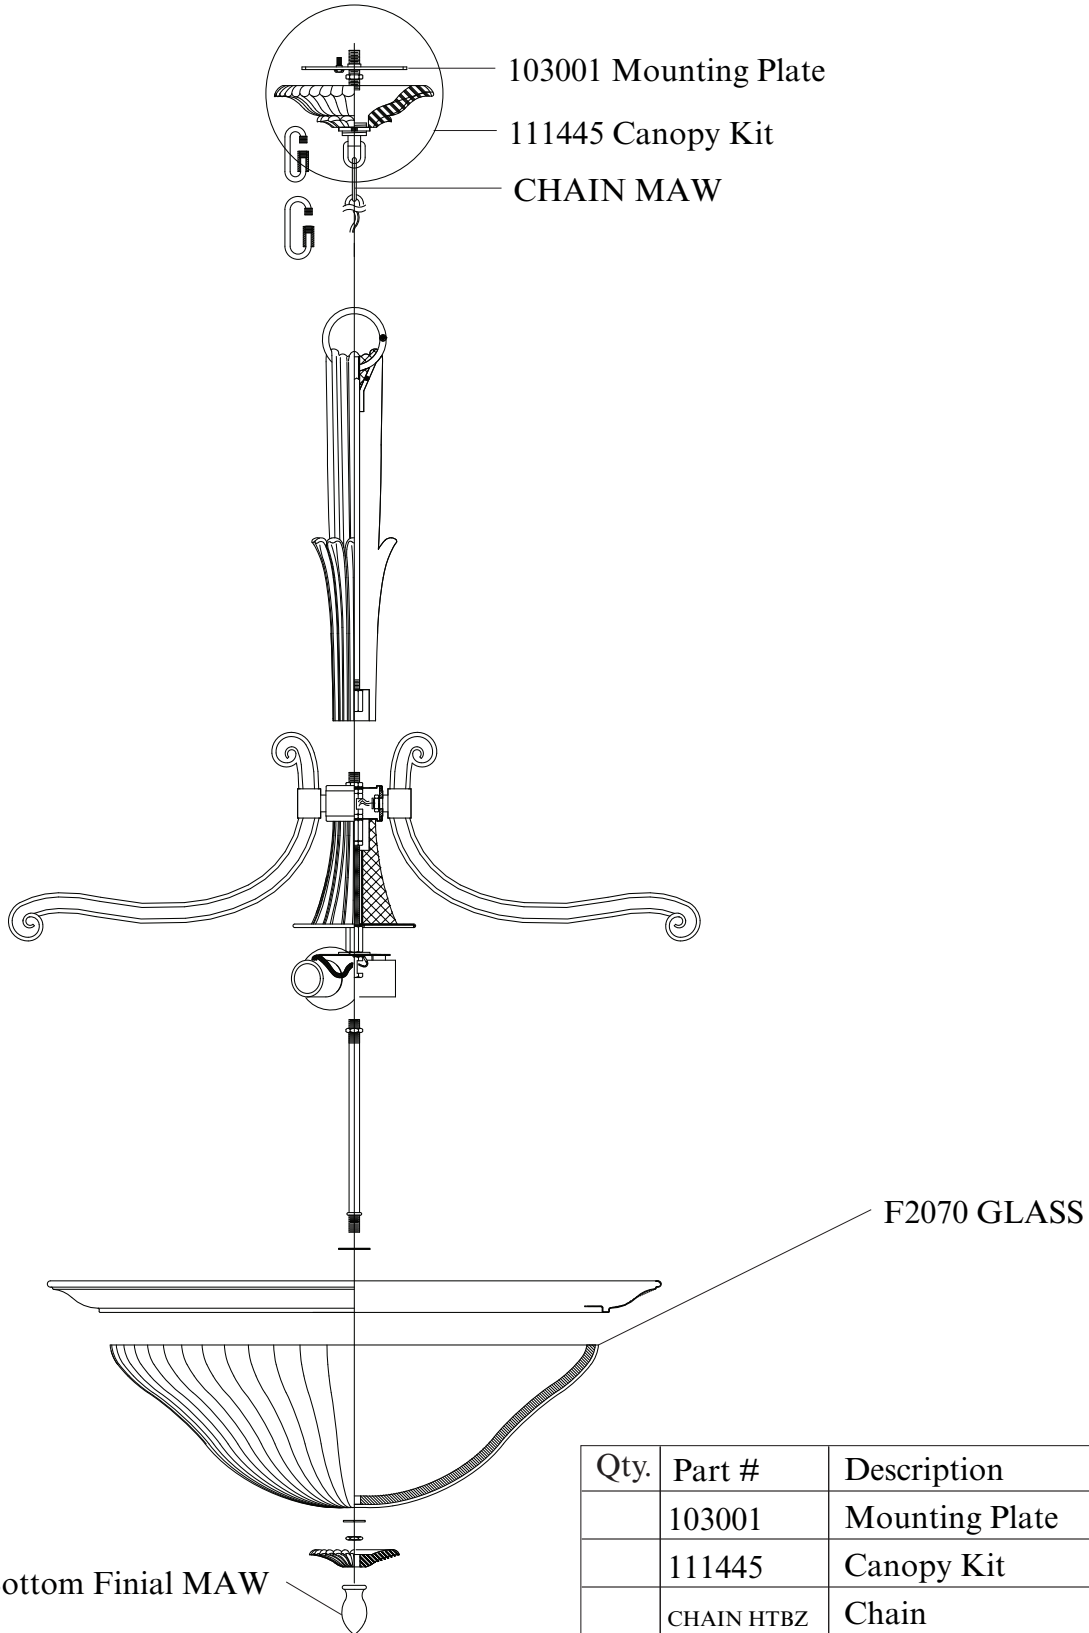

# Replacement Parts For

# F2683/3 4/11

Qty.	Part #	Description
	103001	Mounting Plate
	111445	Canopy Kit
	CHAIN HTBZ	Chain
	111447	Bottom Finial MAW
	F2070 GLASS	Glass