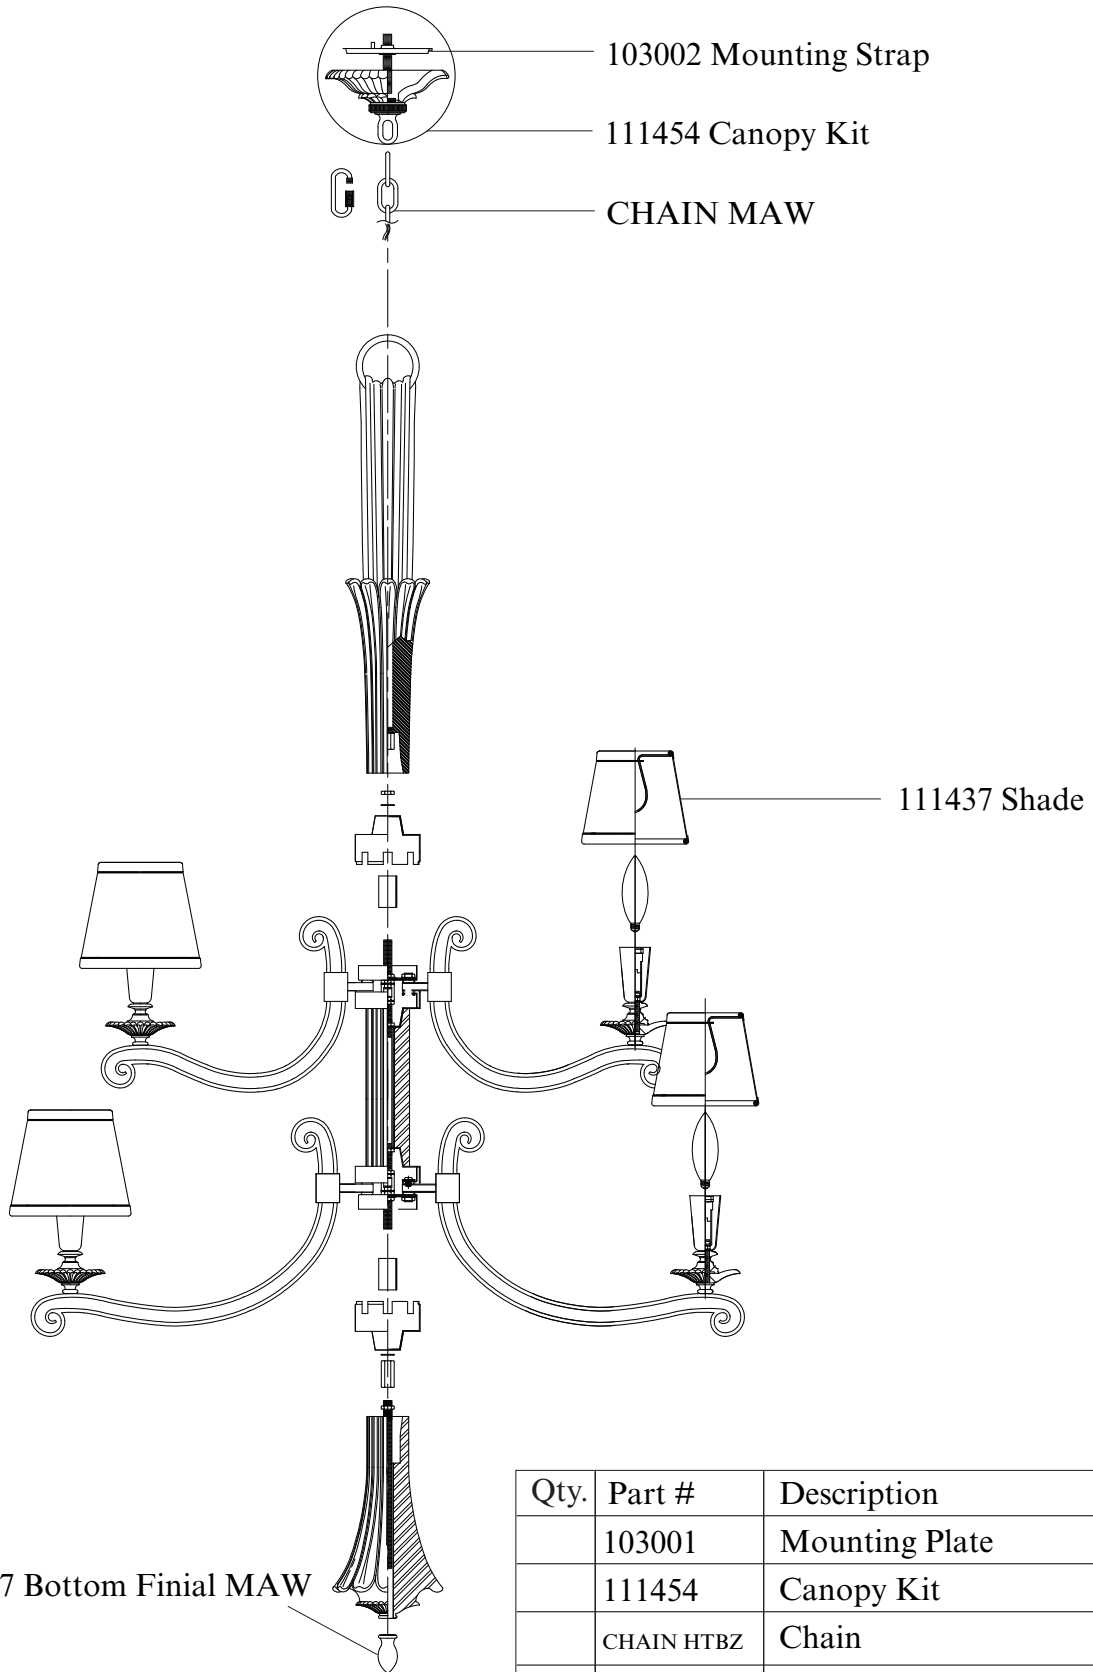

Replacement Parts For

F2682/8+4 5/11

Qty.	Part #	Description
	103001	Mounting Plate
	111454	Canopy Kit
	CHAIN HTBZ	Chain
	111447	Bottom Finial MAW
	111437	Shade